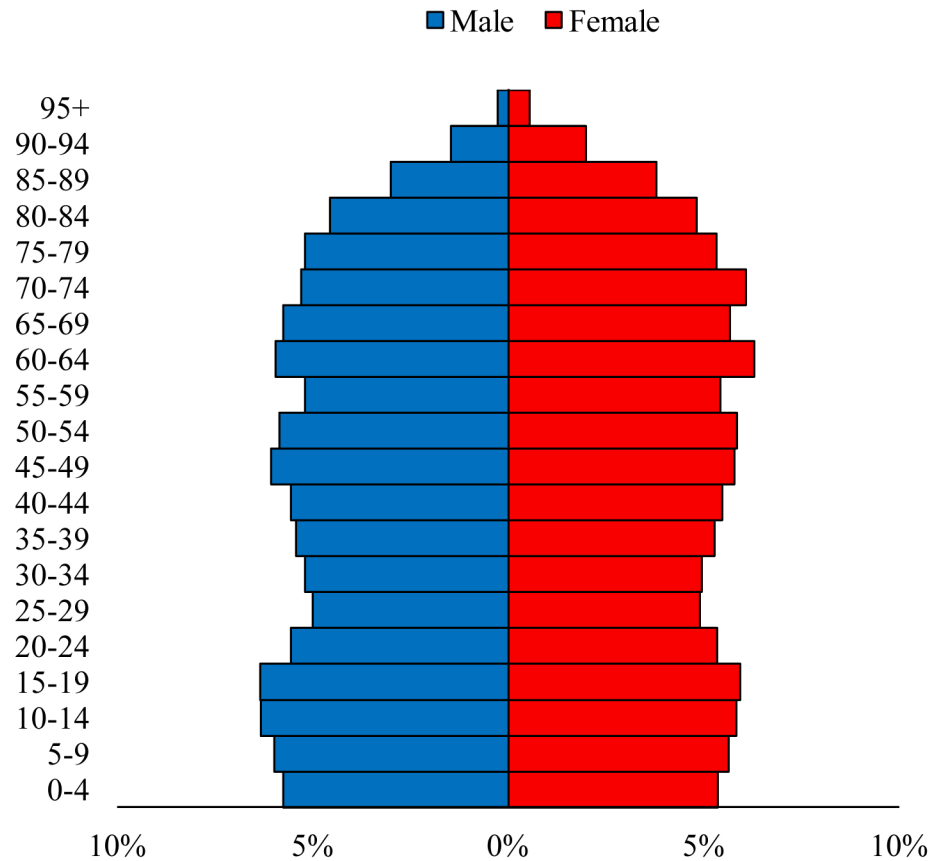

Population Pyramids of Ohio by County

Guernsey County Projected Population Pyramid, 2045

Ohio Projected Population Pyramid, 2045

Go to: <http://scripps.muohio.edu/content/population-pyramids-ohio-county-2010-2050> to download individual population pyramids (PDF, J-PEG, TIFF formats available).

Note: Population pyramids display % of populations by 5 years age groups.

Citation: Mehdizadeh, S., Ritchey, P. N., Tipsuk, P., & Yamashita, T. (2012). Population Pyramids of Ohio by County. Scripps Gerontology Center, Miami University, Oxford, OH.