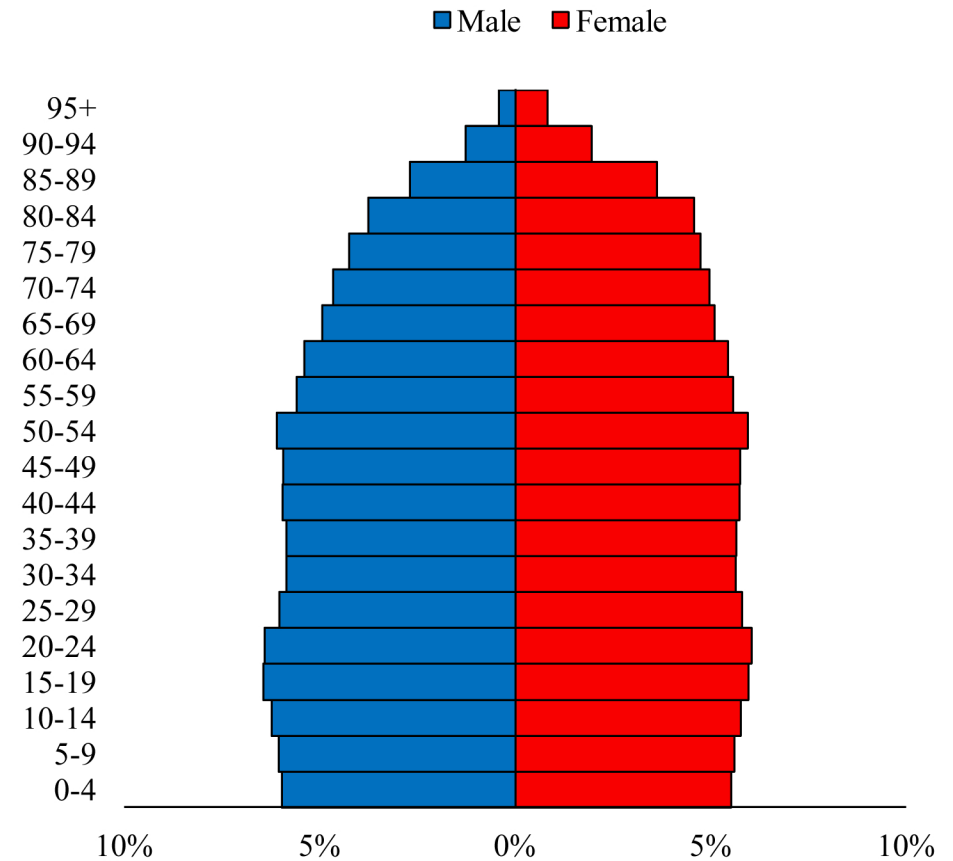

Population Pyramids of Ohio by County

Guernsey County Projected Population Pyramid, 2045

Ohio Projected Population Pyramid, 2045

Go to: <http://scripps.muohio.edu/content/population-pyramids-ohio-county-2010-2050> to download individual population pyramids (PDF, J-PEG, TIFF formats available).

Note: Population pyramids display % of populations by 5 years age groups.

Citation: Mehdizadeh, S., Ritchey, P. N., Tipsuk, P., & Yamashita, T. (2012). Population Pyramids of Ohio by County. Scripps Gerontology Center, Miami University, Oxford, OH.