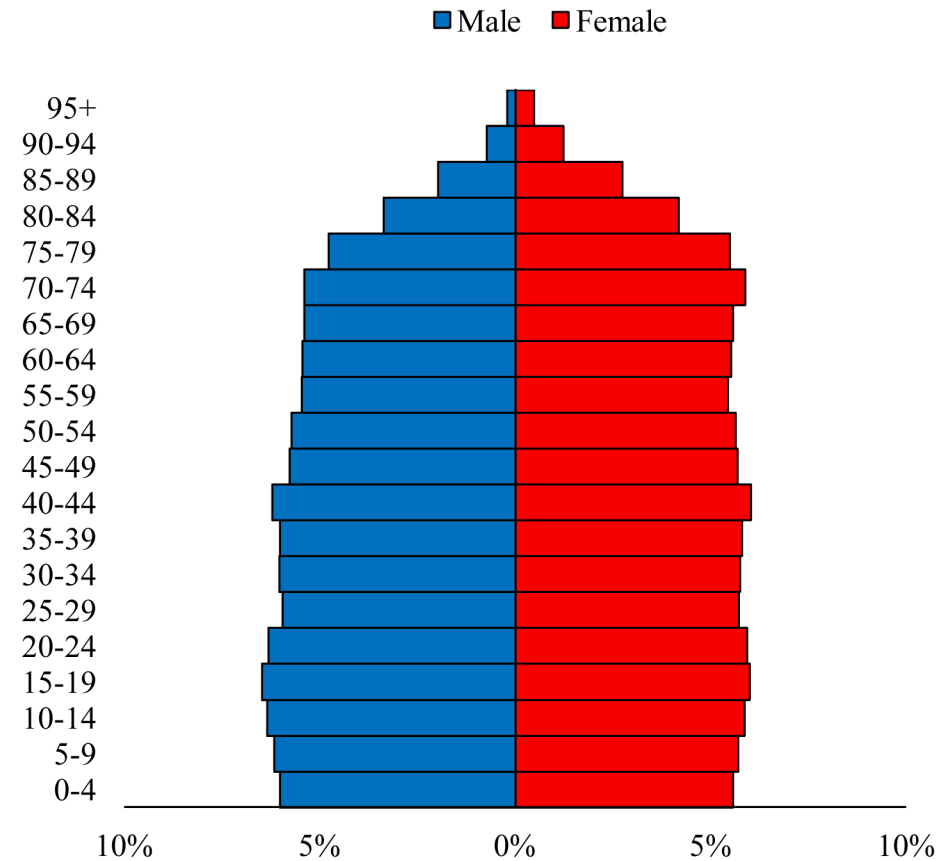

Population Pyramids of Ohio by County

Guernsey County Projected Population Pyramid, 2035

Ohio Projected Population Pyramid, 2035

Go to: <http://scripps.muohio.edu/content/population-pyramids-ohio-county-2010-2050> to download individual population pyramids (PDF, J-PEG, TIFF formats available).

Note: Population pyramids display % of populations by 5 years age groups.

Citation: Mehdizadeh, S., Ritchey, P. N., Tipsuk, P., & Yamashita, T. (2012). Population Pyramids of Ohio by County. Scripps Gerontology Center, Miami University, Oxford, OH.