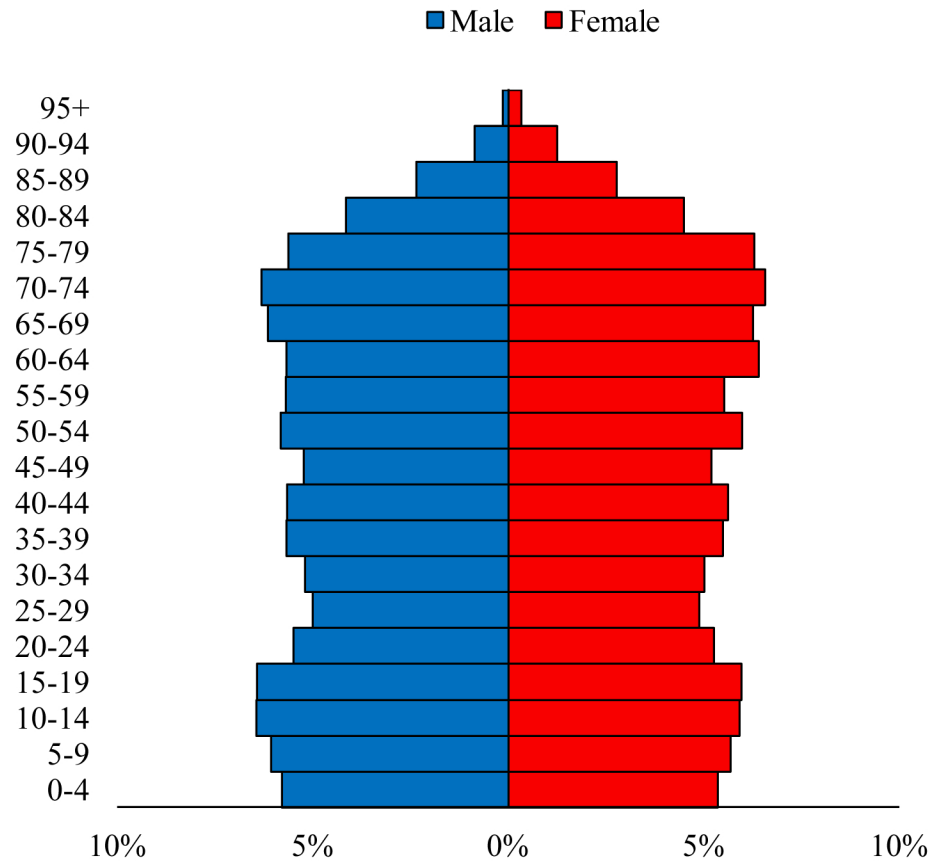

Population Pyramids of Ohio by County

Guernsey County Projected Population Pyramid, 2035

Ohio Projected Population Pyramid, 2035

Go to: <http://scripps.muohio.edu/content/population-pyramids-ohio-county-2010-2050> to download individual population pyramids (PDF, J-PEG, TIFF formats available).

Note: Population pyramids display % of populations by 5 years age groups.

Citation: Mehdizadeh, S., Ritchey, P. N., Tipsuk, P., & Yamashita, T. (2012). Population Pyramids of Ohio by County. Scripps Gerontology Center, Miami University, Oxford, OH.