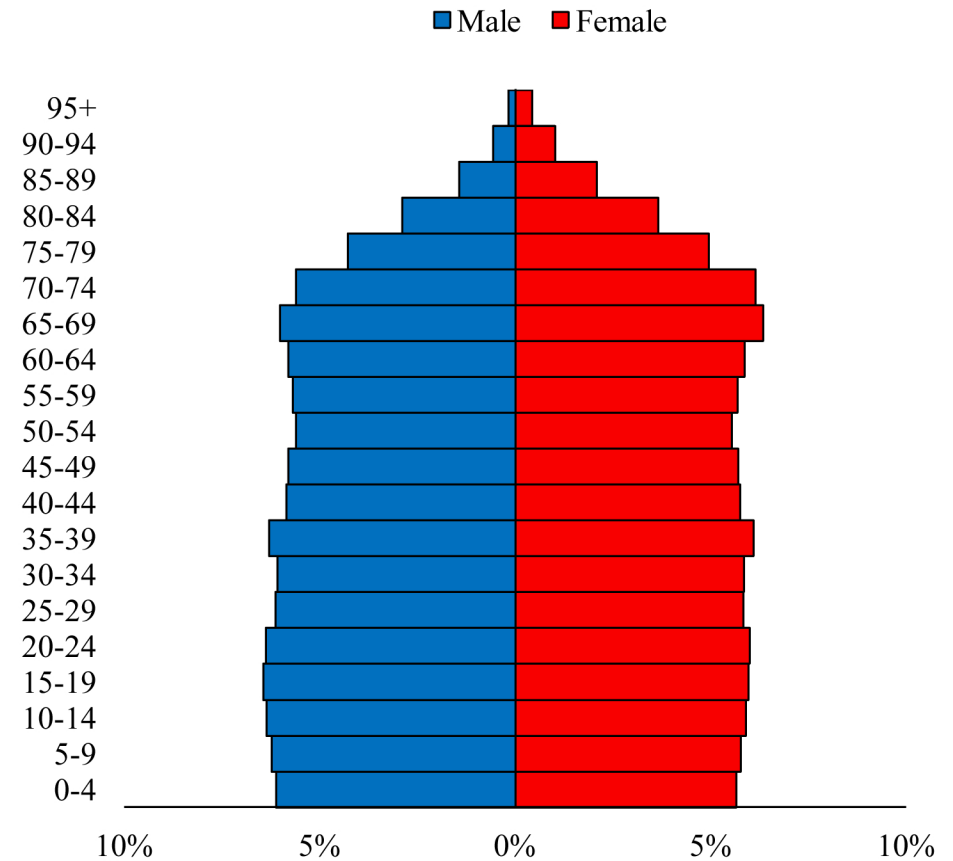

# Population Pyramids of Ohio by County

Guernsey County Projected Population Pyramid, 2030

Ohio Projected Population Pyramid, 2030

**Go to:** <http://scripps.muohio.edu/content/population-pyramids-ohio-county-2010-2050> to download individual population pyramids (PDF, J-PEG, TIFF formats available).

**Note:** Population pyramids display % of populations by 5 years age groups.

**Citation:** Mehdizadeh, S., Ritchey, P. N., Tipsuk, P., & Yamashita, T. (2012). Population Pyramids of Ohio by County. Scripps Gerontology Center, Miami University, Oxford, OH.