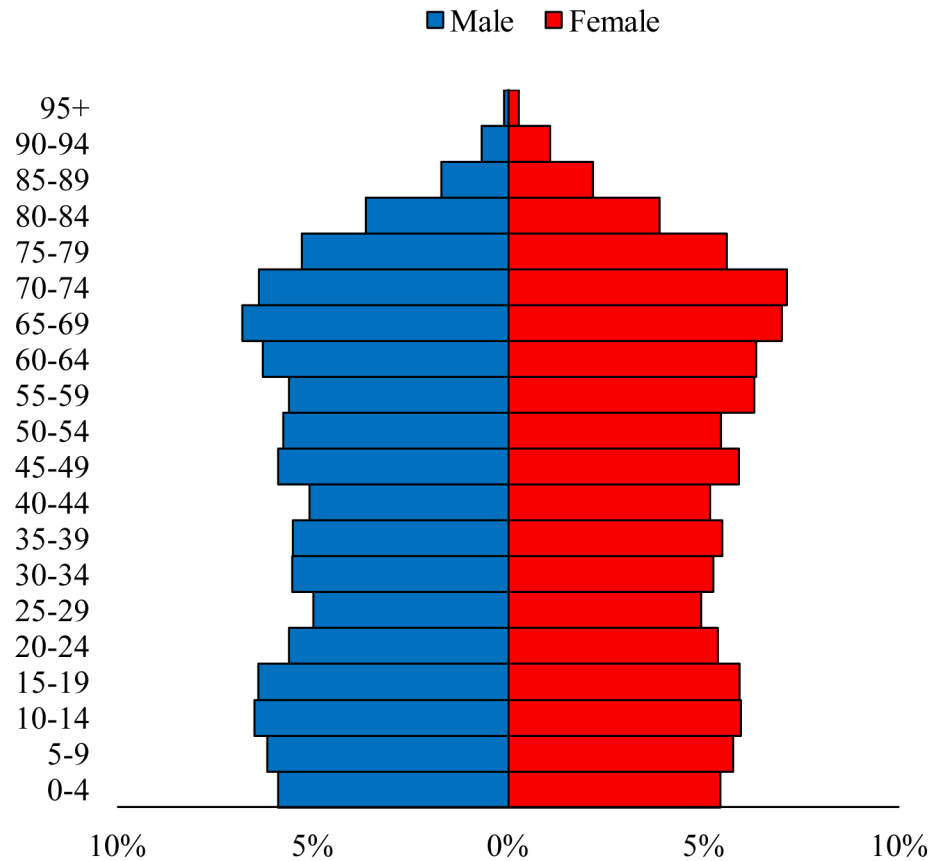

# Population Pyramids of Ohio by County

Guernsey County Projected Population Pyramid, 2030

Ohio Projected Population Pyramid, 2030

**Go to:** <http://scripps.muohio.edu/content/population-pyramids-ohio-county-2010-2050> to download individual population pyramids (PDF, J-PEG, TIFF formats available).

**Note:** Population pyramids display % of populations by 5 years age groups.

**Citation:** Mehdizadeh, S., Ritchey, P. N., Tipsuk, P., & Yamashita, T. (2012). Population Pyramids of Ohio by County. Scripps Gerontology Center, Miami University, Oxford, OH.