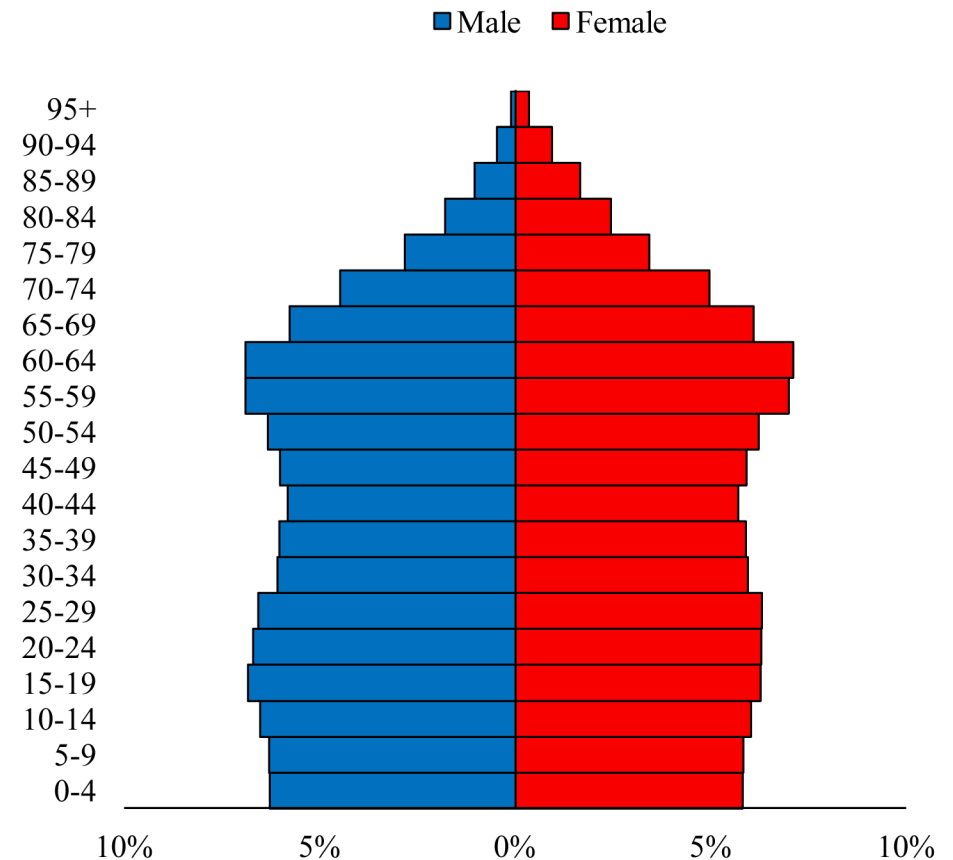

Population Pyramids of Ohio by County

Guernsey County Projected Population Pyramid, 2020

Ohio Projected Population Pyramid, 2020

Go to: <http://scripps.muohio.edu/content/population-pyramids-ohio-county-2010-2050> to download individual population pyramids (PDF, J-PEG, TIFF formats available).

Note: Population pyramids display % of populations by 5 years age groups.

Citation: Mehdizadeh, S., Ritchey, P. N., Tipsuk, P., & Yamashita, T. (2012). Population Pyramids of Ohio by County. Scripps Gerontology Center, Miami University, Oxford, OH.