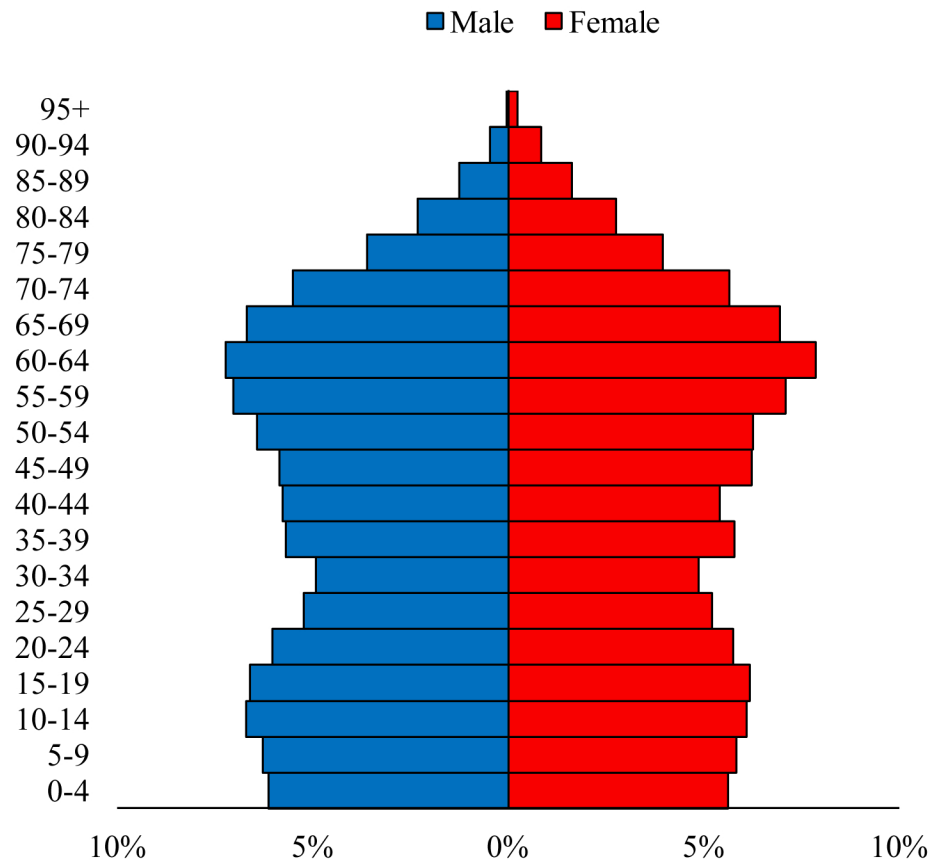

Population Pyramids of Ohio by County

Guernsey County Projected Population Pyramid, 2020

Ohio Projected Population Pyramid, 2020

Go to: <http://scripps.muohio.edu/content/population-pyramids-ohio-county-2010-2050> to download individual population pyramids (PDF, J-PEG, TIFF formats available).

Note: Population pyramids display % of populations by 5 years age groups.

Citation: Mehdizadeh, S., Ritchey, P. N., Tipsuk, P., & Yamashita, T. (2012). Population Pyramids of Ohio by County. Scripps Gerontology Center, Miami University, Oxford, OH.