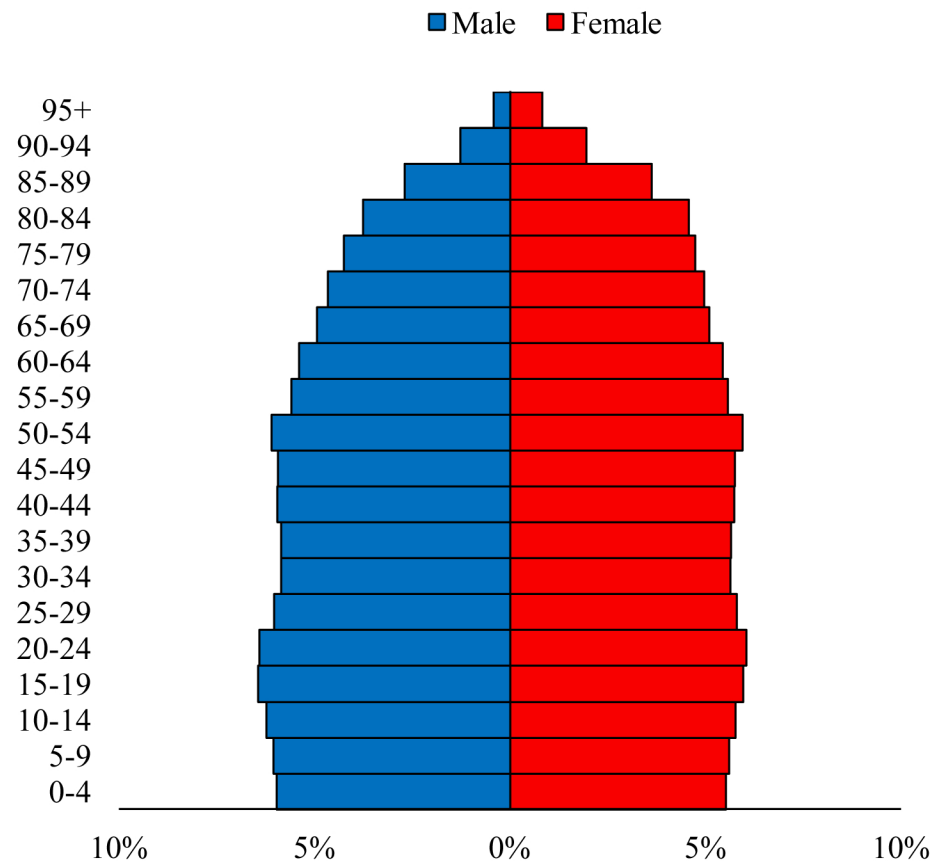

Population Pyramids of Ohio by County

Greene County Projected Population Pyramid, 2045

Ohio Projected Population Pyramid, 2045

Go to: <http://scripps.muohio.edu/content/population-pyramids-ohio-county-2010-2050> to download individual population pyramids (PDF, J-PEG, TIFF formats available).

Note: Population pyramids display % of populations by 5 years age groups.

Citation: Mehdizadeh, S., Ritchey, P. N., Tipsuk, P., & Yamashita, T. (2012). Population Pyramids of Ohio by County. Scripps Gerontology Center, Miami University, Oxford, OH.