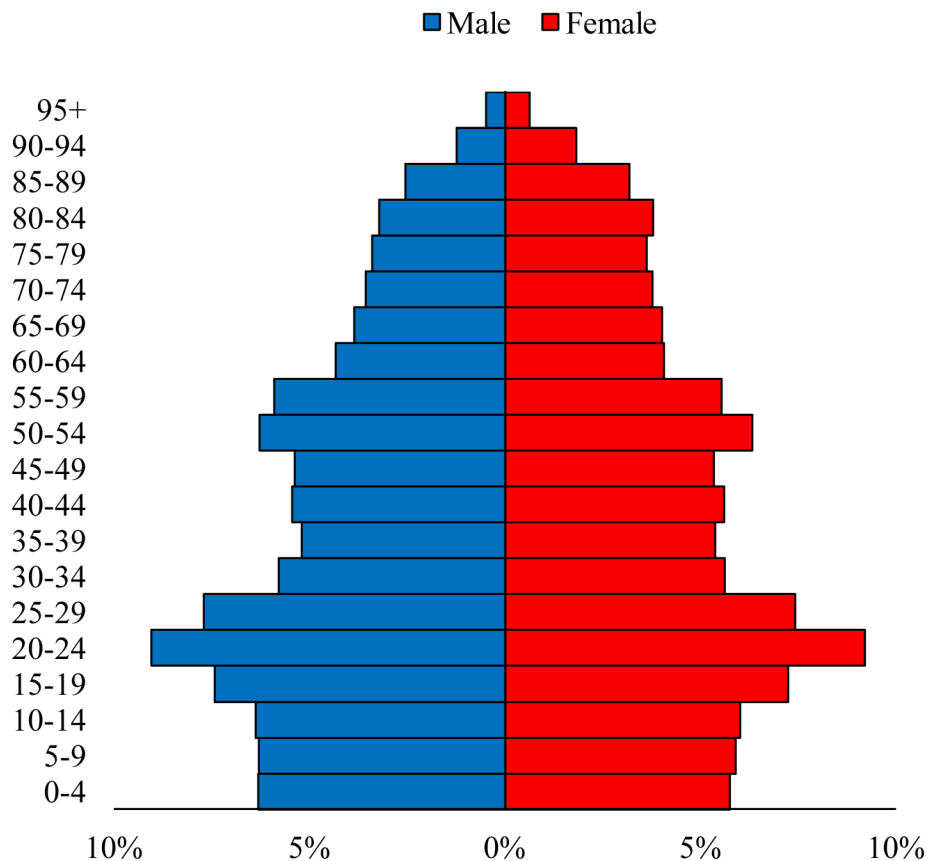

Population Pyramids of Ohio by County

Greene County Projected Population Pyramid, 2045

Ohio Projected Population Pyramid, 2045

Go to: <http://scripps.muohio.edu/content/population-pyramids-ohio-county-2010-2050> to download individual population pyramids (PDF, J-PEG, TIFF formats available).

Note: Population pyramids display % of populations by 5 years age groups.

Citation: Mehdizadeh, S., Ritchey, P. N., Tipsuk, P., & Yamashita, T. (2012). Population Pyramids of Ohio by County. Scripps Gerontology Center, Miami University, Oxford, OH.