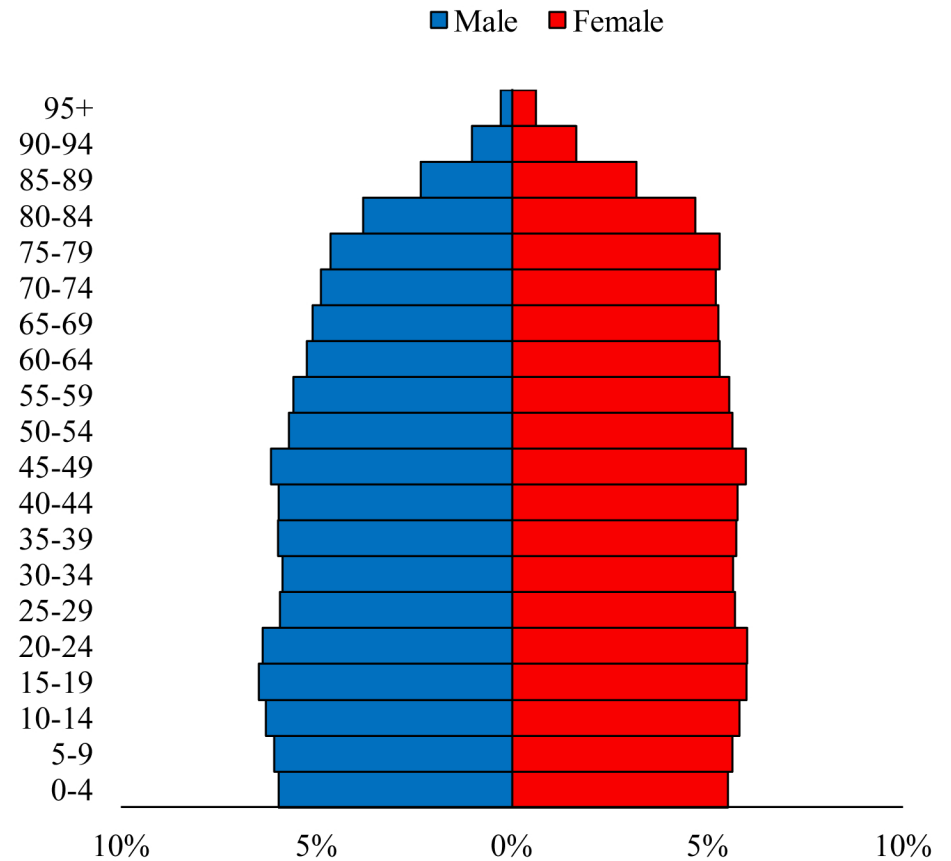

Population Pyramids of Ohio by County

Greene County Projected Population Pyramid, 2040

Ohio Projected Population Pyramid, 2040

Go to: <http://scripps.muohio.edu/content/population-pyramids-ohio-county-2010-2050> to download individual population pyramids (PDF, J-PEG, TIFF formats available).

Note: Population pyramids display % of populations by 5 years age groups.

Citation: Mehdizadeh, S., Ritchey, P. N., Tipsuk, P., & Yamashita, T. (2012). Population Pyramids of Ohio by County. Scripps Gerontology Center, Miami University, Oxford, OH.