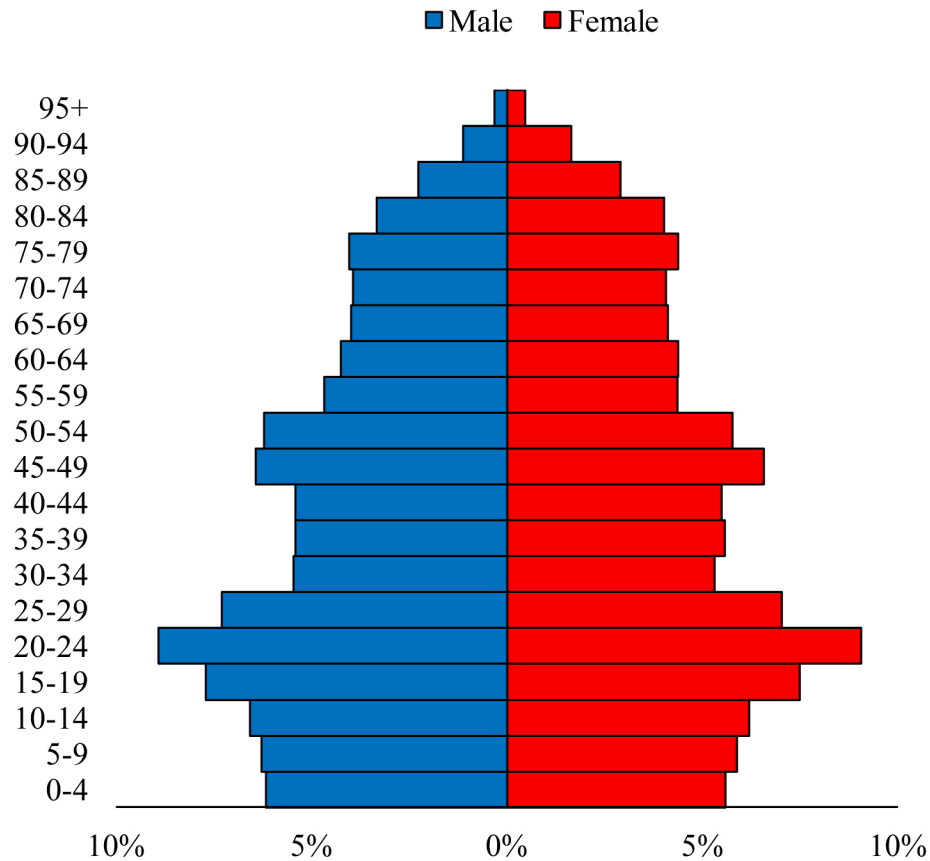

Population Pyramids of Ohio by County

Greene County Projected Population Pyramid, 2040

Ohio Projected Population Pyramid, 2040

Go to: <http://scripps.muohio.edu/content/population-pyramids-ohio-county-2010-2050> to download individual population pyramids (PDF, J-PEG, TIFF formats available).

Note: Population pyramids display % of populations by 5 years age groups.

Citation: Mehdizadeh, S., Ritchey, P. N., Tipsuk, P., & Yamashita, T. (2012). Population Pyramids of Ohio by County. Scripps Gerontology Center, Miami University, Oxford, OH.