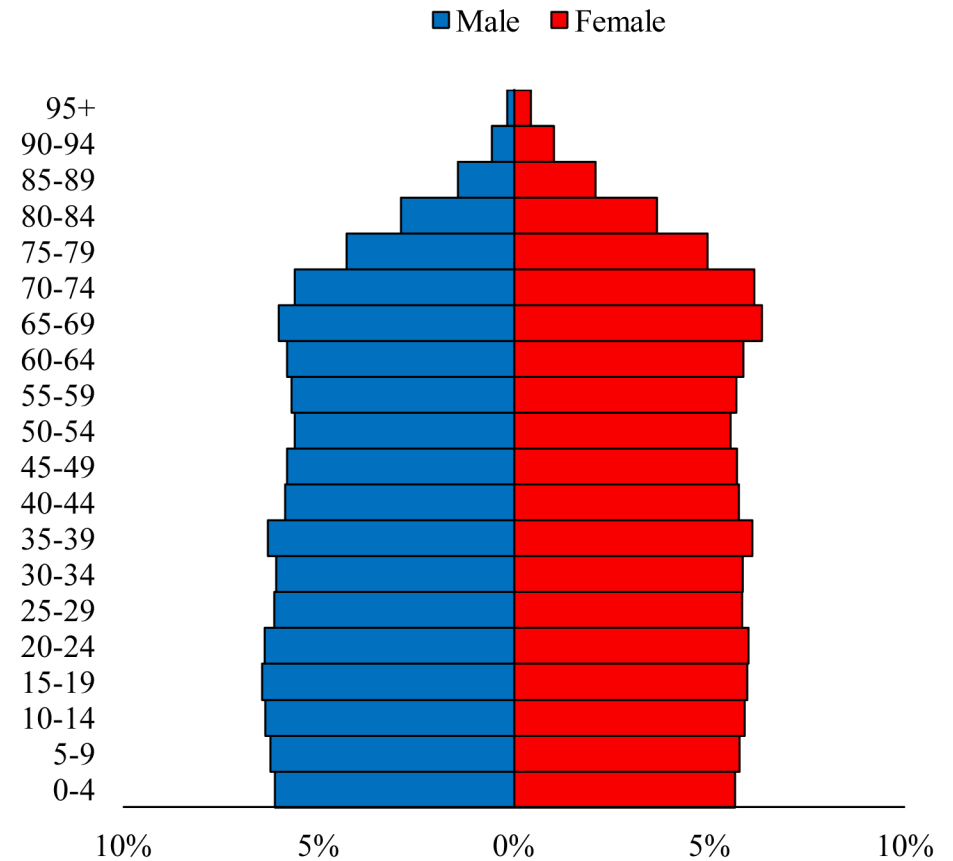

Population Pyramids of Ohio by County

Greene County Projected Population Pyramid, 2030

Ohio Projected Population Pyramid, 2030

Go to: <http://scripps.muohio.edu/content/population-pyramids-ohio-county-2010-2050> to download individual population pyramids (PDF, J-PEG, TIFF formats available).

Note: Population pyramids display % of populations by 5 years age groups.

Citation: Mehdizadeh, S., Ritchey, P. N., Tipsuk, P., & Yamashita, T. (2012). Population Pyramids of Ohio by County. Scripps Gerontology Center, Miami University, Oxford, OH.