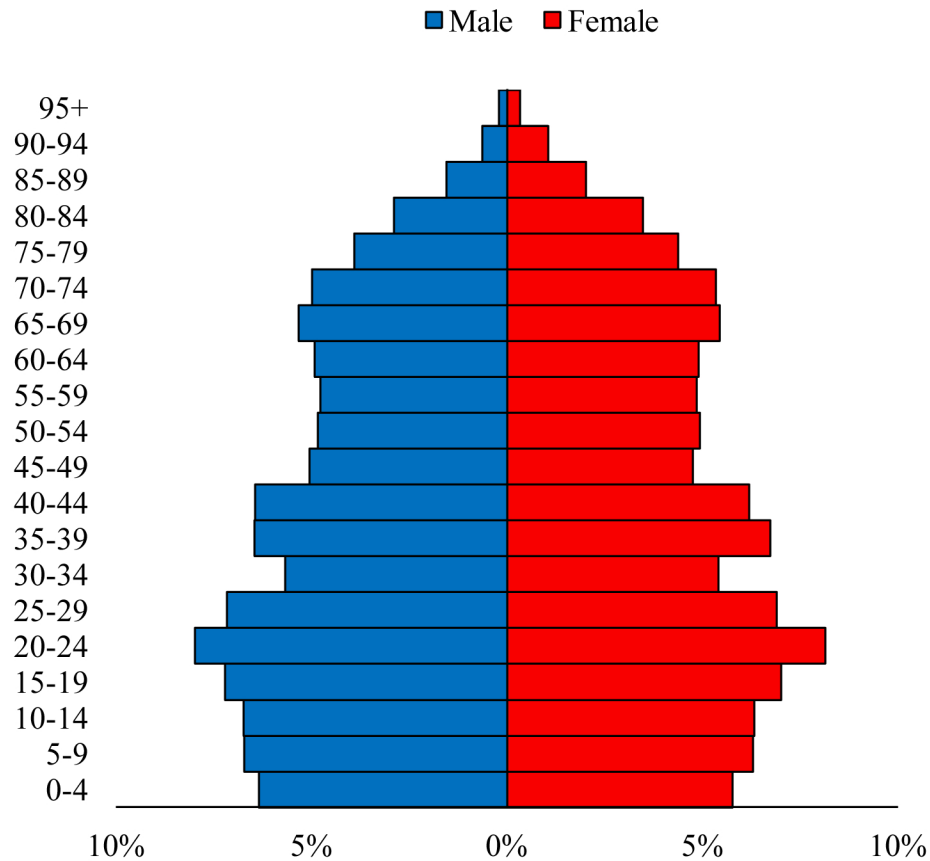

Population Pyramids of Ohio by County

Greene County Projected Population Pyramid, 2030

Ohio Projected Population Pyramid, 2030

Go to: <http://scripps.muohio.edu/content/population-pyramids-ohio-county-2010-2050> to download individual population pyramids (PDF, J-PEG, TIFF formats available).

Note: Population pyramids display % of populations by 5 years age groups.

Citation: Mehdizadeh, S., Ritchey, P. N., Tipsuk, P., & Yamashita, T. (2012). Population Pyramids of Ohio by County. Scripps Gerontology Center, Miami University, Oxford, OH.