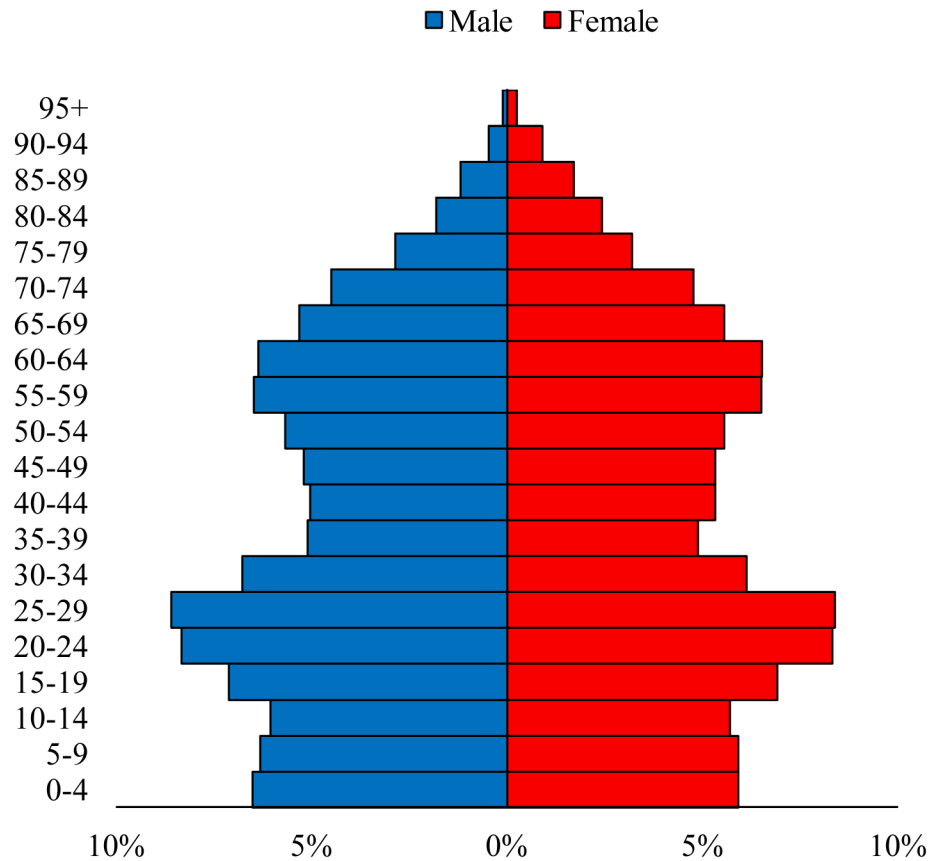

# Population Pyramids of Ohio by County

Greene County Projected Population Pyramid, 2020

Ohio Projected Population Pyramid, 2020

**Go to:** <http://scripps.muohio.edu/content/population-pyramids-ohio-county-2010-2050> to download individual population pyramids (PDF, J-PEG, TIFF formats available).

**Note:** Population pyramids display % of populations by 5 years age groups.

**Citation:** Mehdizadeh, S., Ritchey, P. N., Tipsuk, P., & Yamashita, T. (2012). Population Pyramids of Ohio by County. Scripps Gerontology Center, Miami University, Oxford, OH.