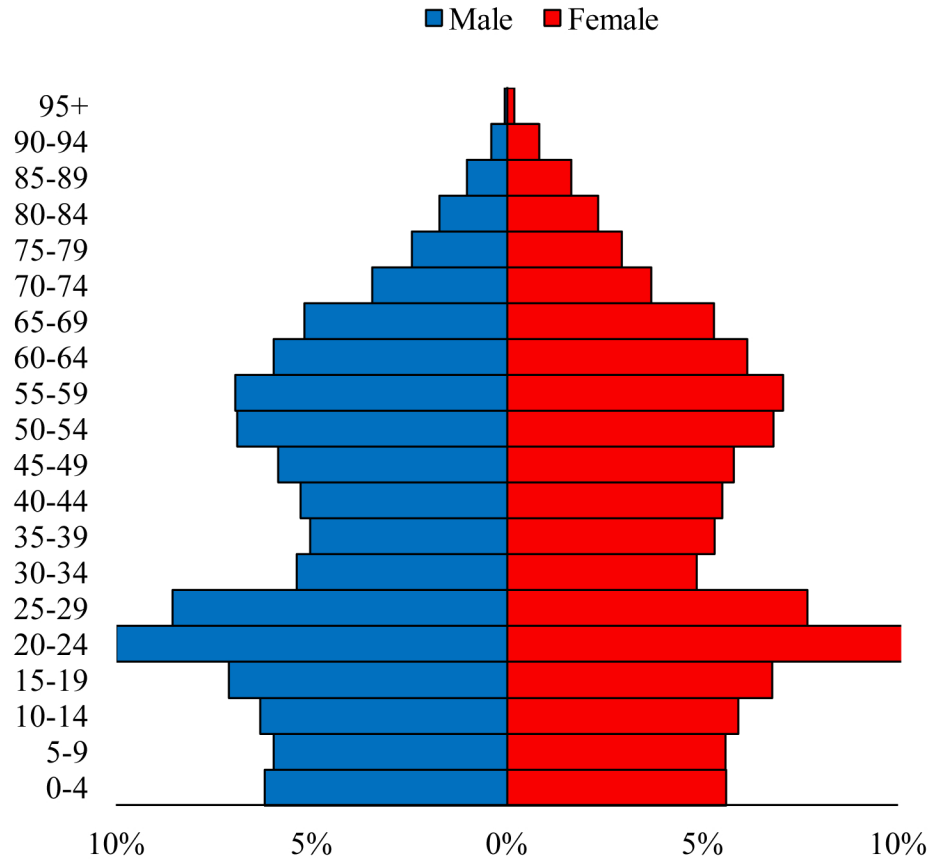

# Population Pyramids of Ohio by County

Greene County Projected Population Pyramid, 2015

Ohio Projected Population Pyramid, 2015

**Go to:** <http://scripps.muohio.edu/content/population-pyramids-ohio-county-2010-2050> to download individual population pyramids (PDF, J-PEG, TIFF formats available).

**Note:** Population pyramids display % of populations by 5 years age groups.

**Citation:** Mehdizadeh, S., Ritchey, P. N., Tipsuk, P., & Yamashita, T. (2012). Population Pyramids of Ohio by County. Scripps Gerontology Center, Miami University, Oxford, OH.