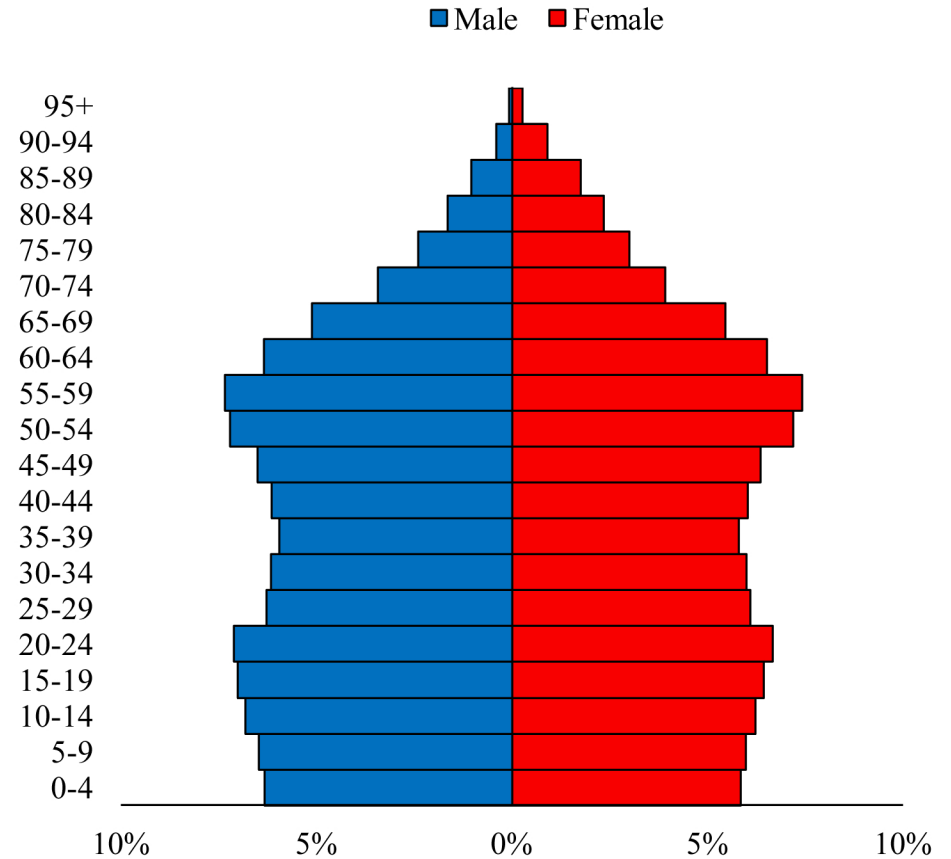

# Population Pyramids of Ohio by County

Greene County Projected Population Pyramid, 2015

Ohio Projected Population Pyramid, 2015

**Go to:** <http://scripps.muohio.edu/content/population-pyramids-ohio-county-2010-2050> to download individual population pyramids (PDF, J-PEG, TIFF formats available).

**Note:** Population pyramids display % of populations by 5 years age groups.

**Citation:** Mehdizadeh, S., Ritchey, P. N., Tipsuk, P., & Yamashita, T. (2012). Population Pyramids of Ohio by County. Scripps Gerontology Center, Miami University, Oxford, OH.