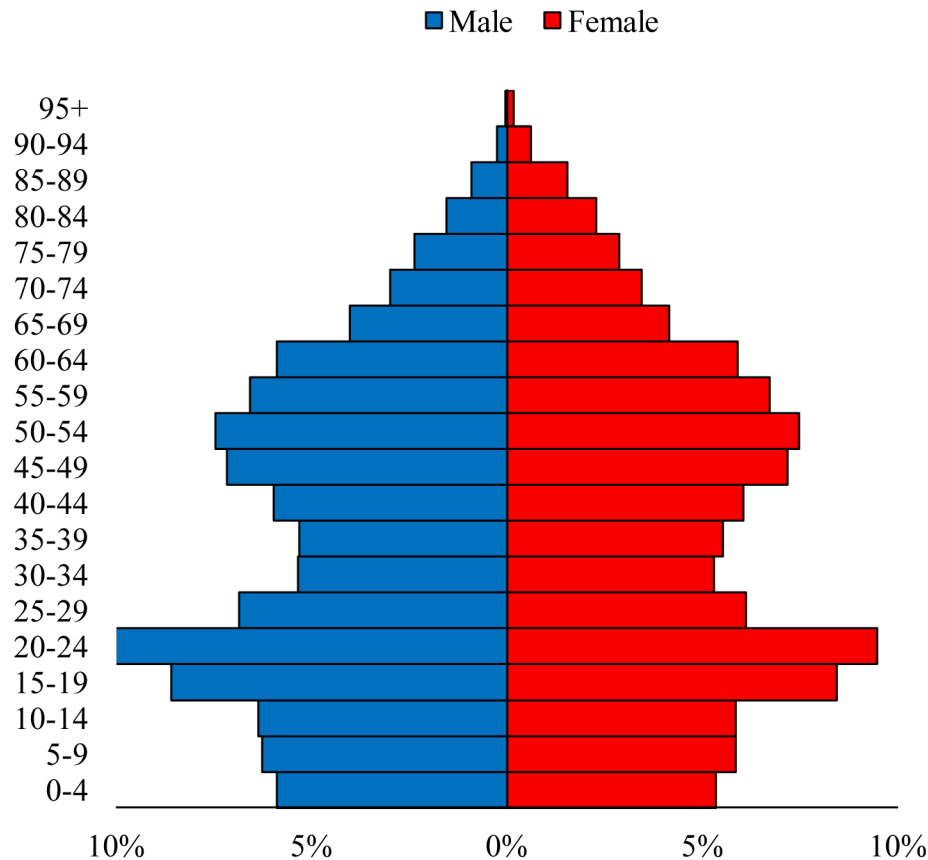

# Population Pyramids of Ohio by County

Greene County Population Pyramid, 2010

Ohio Population Pyramid, 2010

**Go to:** <http://scripps.muohio.edu/content/population-pyramids-ohio-county-2010-2050> to download individual population pyramids (PDF, J-PEG, TIFF formats available).

**Note:** Population pyramids display % of populations by 5 years age groups.

**Citation:** Mehdizadeh, S., Ritchey, P. N., Tipsuk, P., & Yamashita, T. (2012). Population Pyramids of Ohio by County. Scripps Gerontology Center, Miami University, Oxford, OH.