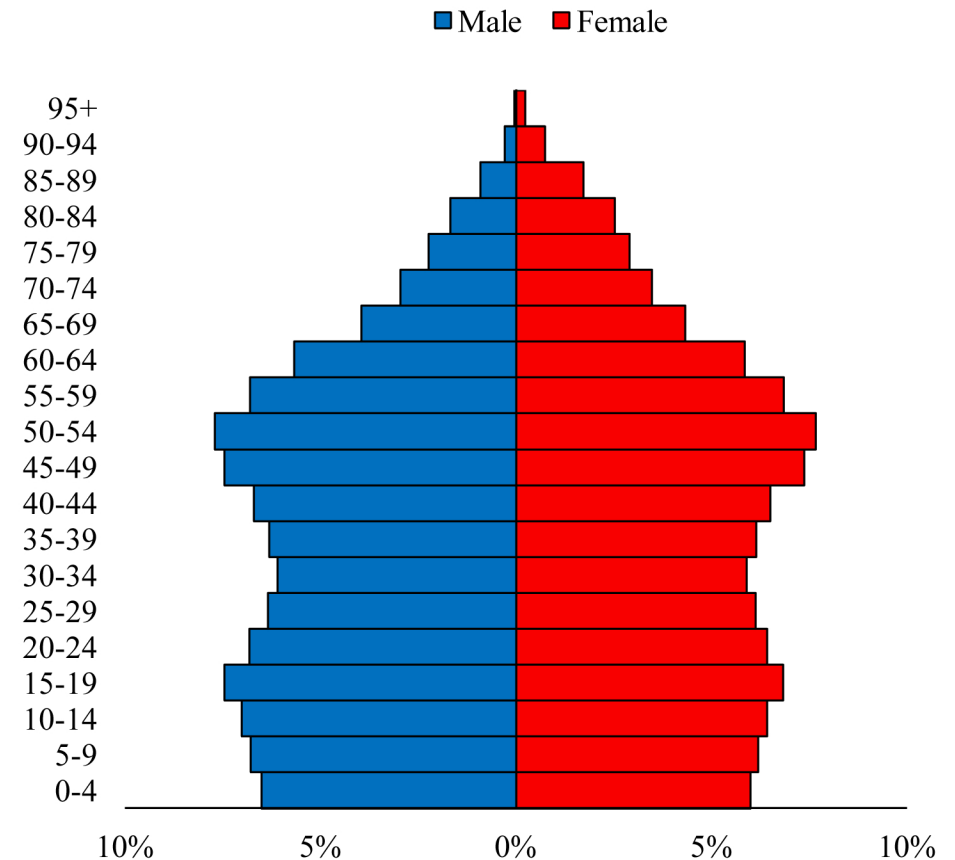

# Population Pyramids of Ohio by County

Greene County Population Pyramid, 2010

Ohio Population Pyramid, 2010

**Go to:** <http://scripps.muohio.edu/content/population-pyramids-ohio-county-2010-2050> to download individual population pyramids (PDF, J-PEG, TIFF formats available).

**Note:** Population pyramids display % of populations by 5 years age groups.

**Citation:** Mehdizadeh, S., Ritchey, P. N., Tipsuk, P., & Yamashita, T. (2012). Population Pyramids of Ohio by County. Scripps Gerontology Center, Miami University, Oxford, OH.