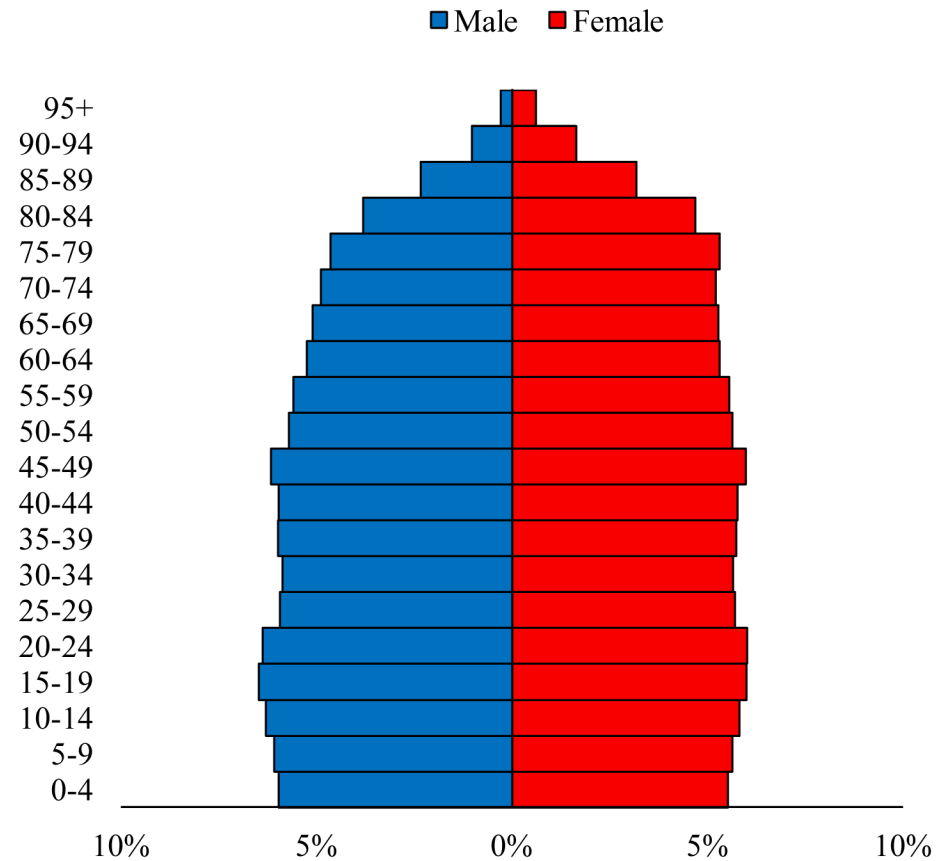

Population Pyramids of Ohio by County

Geauga County Projected Population Pyramid, 2040

Ohio Projected Population Pyramid, 2040

Go to: <http://scripps.muohio.edu/content/population-pyramids-ohio-county-2010-2050> to download individual population pyramids (PDF, J-PEG, TIFF formats available).

Note: Population pyramids display % of populations by 5 years age groups.

Citation: Mehdizadeh, S., Ritchey, P. N., Tipsuk, P., & Yamashita, T. (2012). Population Pyramids of Ohio by County. Scripps Gerontology Center, Miami University, Oxford, OH.