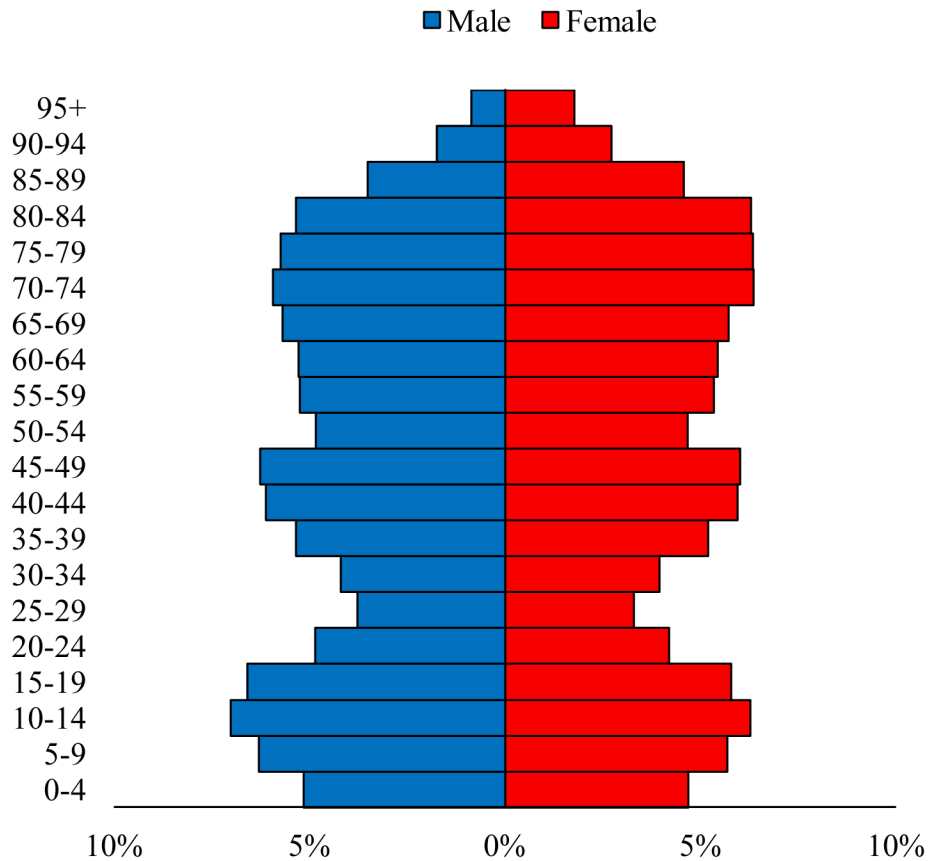

Population Pyramids of Ohio by County

Geauga County Projected Population Pyramid, 2040

Ohio Projected Population Pyramid, 2040

Go to: <http://scripps.muohio.edu/content/population-pyramids-ohio-county-2010-2050> to download individual population pyramids (PDF, J-PEG, TIFF formats available).

Note: Population pyramids display % of populations by 5 years age groups.

Citation: Mehdizadeh, S., Ritchey, P. N., Tipsuk, P., & Yamashita, T. (2012). Population Pyramids of Ohio by County. Scripps Gerontology Center, Miami University, Oxford, OH.