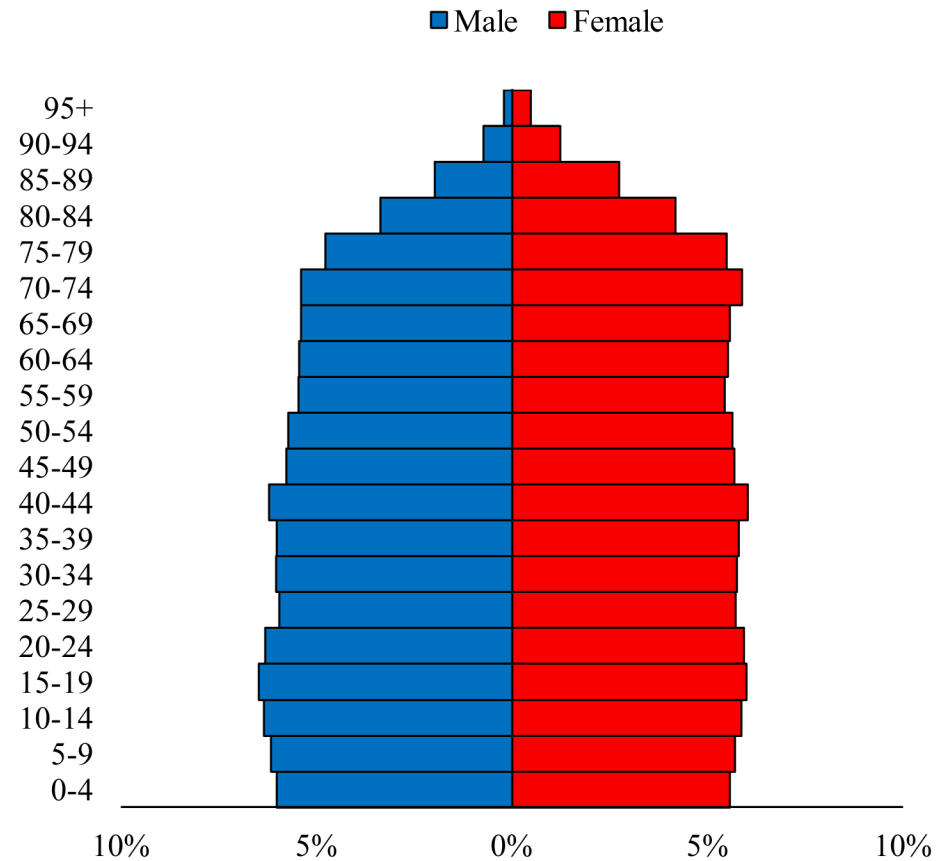

Population Pyramids of Ohio by County

Geauga County Projected Population Pyramid, 2035

Ohio Projected Population Pyramid, 2035

Go to: <http://scripps.muohio.edu/content/population-pyramids-ohio-county-2010-2050> to download individual population pyramids (PDF, J-PEG, TIFF formats available).

Note: Population pyramids display % of populations by 5 years age groups.

Citation: Mehdizadeh, S., Ritchey, P. N., Tipsuk, P., & Yamashita, T. (2012). Population Pyramids of Ohio by County. Scripps Gerontology Center, Miami University, Oxford, OH.