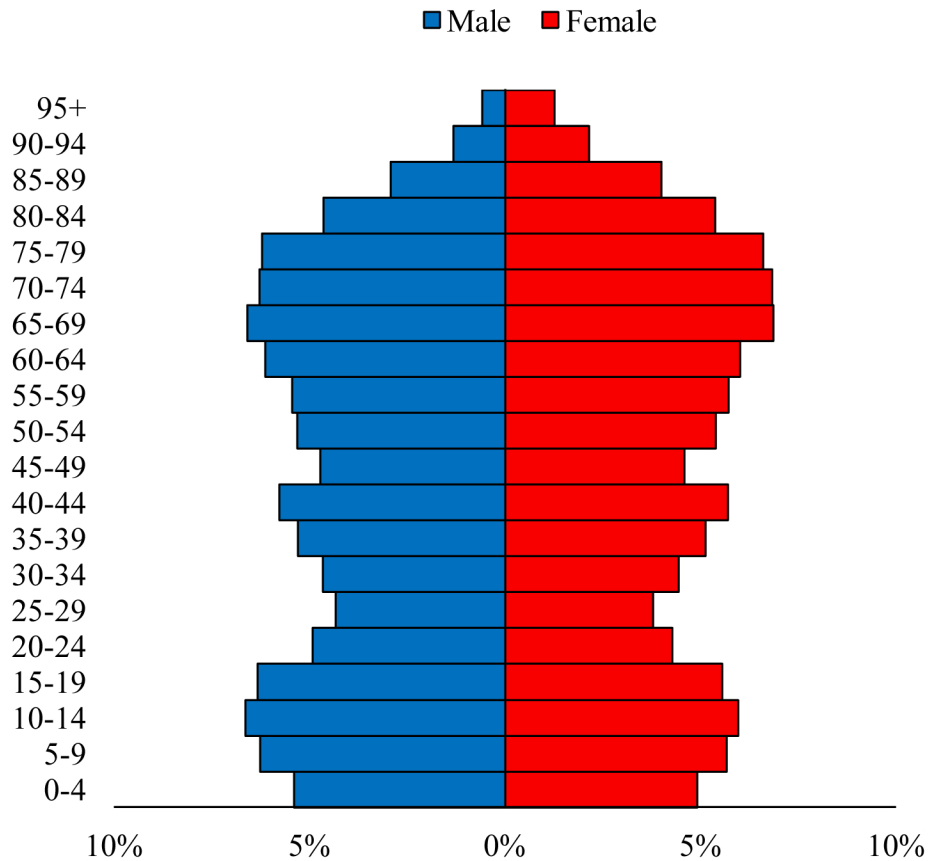

Population Pyramids of Ohio by County

Geauga County Projected Population Pyramid, 2035

Ohio Projected Population Pyramid, 2035

Go to: <http://scripps.muohio.edu/content/population-pyramids-ohio-county-2010-2050> to download individual population pyramids (PDF, J-PEG, TIFF formats available).

Note: Population pyramids display % of populations by 5 years age groups.

Citation: Mehdizadeh, S., Ritchey, P. N., Tipsuk, P., & Yamashita, T. (2012). Population Pyramids of Ohio by County. Scripps Gerontology Center, Miami University, Oxford, OH.