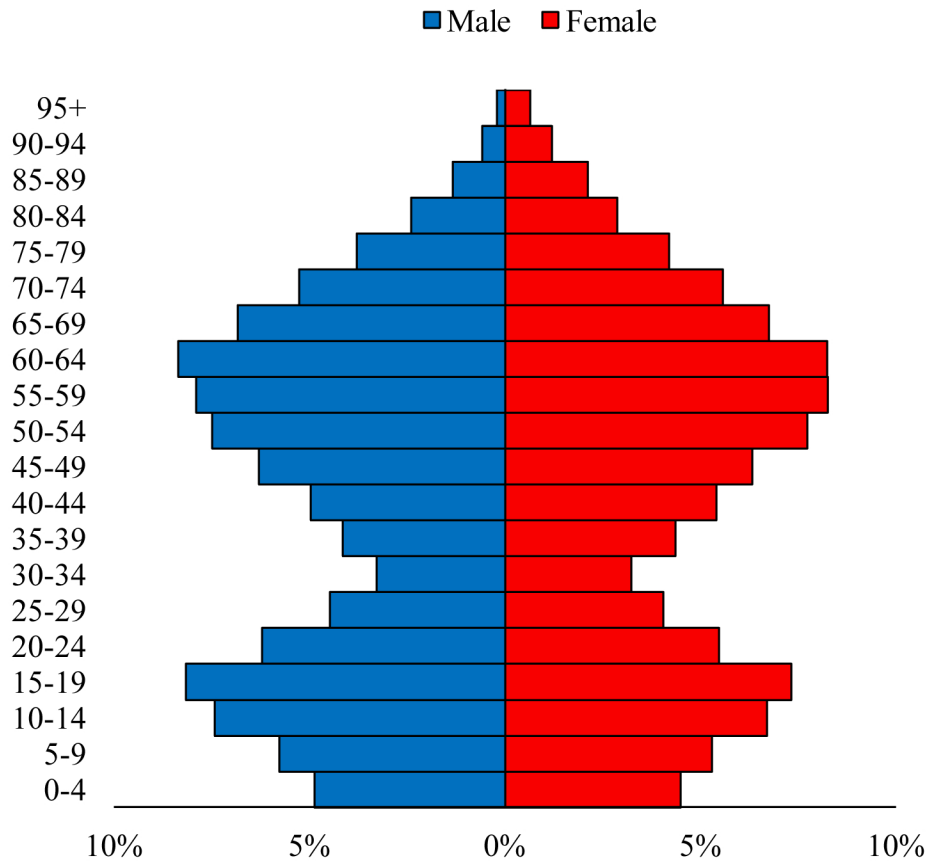

Population Pyramids of Ohio by County

Geauga County Projected Population Pyramid, 2020

Ohio Projected Population Pyramid, 2020

Go to: <http://scripps.muohio.edu/content/population-pyramids-ohio-county-2010-2050> to download individual population pyramids (PDF, J-PEG, TIFF formats available).

Note: Population pyramids display % of populations by 5 years age groups.

Citation: Mehdizadeh, S., Ritchey, P. N., Tipsuk, P., & Yamashita, T. (2012). Population Pyramids of Ohio by County. Scripps Gerontology Center, Miami University, Oxford, OH.