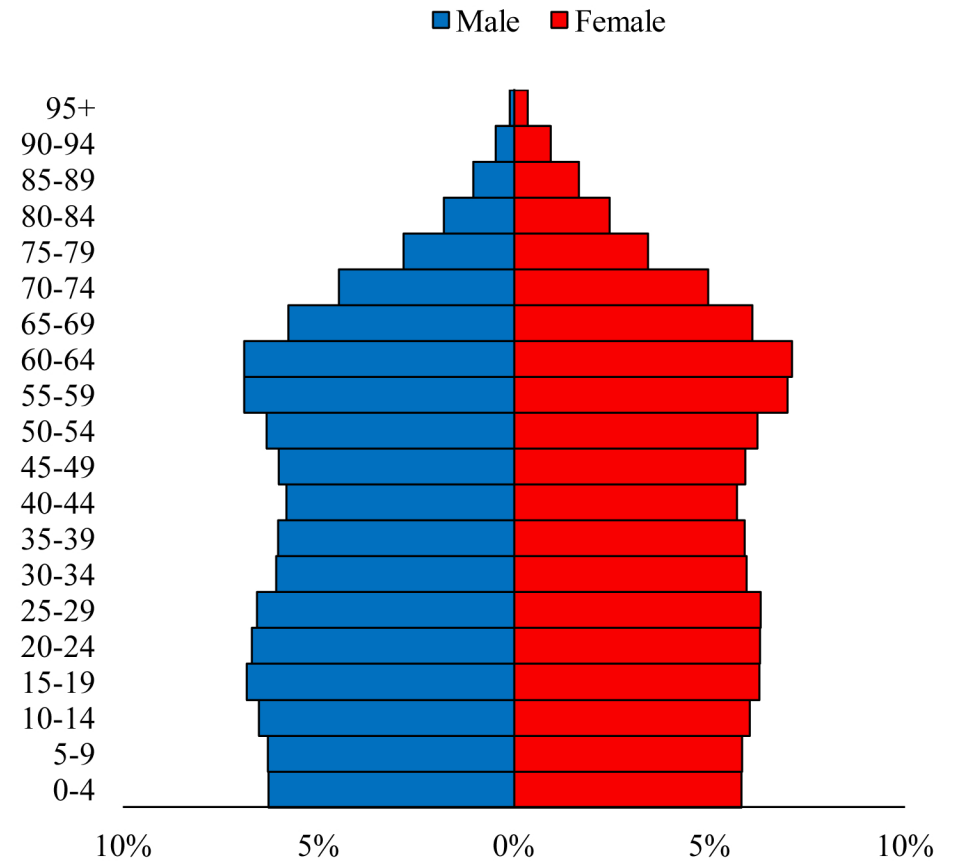

Population Pyramids of Ohio by County

Geauga County Projected Population Pyramid, 2020

Ohio Projected Population Pyramid, 2020

Go to: <http://scripps.muohio.edu/content/population-pyramids-ohio-county-2010-2050> to download individual population pyramids (PDF, J-PEG, TIFF formats available).

Note: Population pyramids display % of populations by 5 years age groups.

Citation: Mehdizadeh, S., Ritchey, P. N., Tipsuk, P., & Yamashita, T. (2012). Population Pyramids of Ohio by County. Scripps Gerontology Center, Miami University, Oxford, OH.