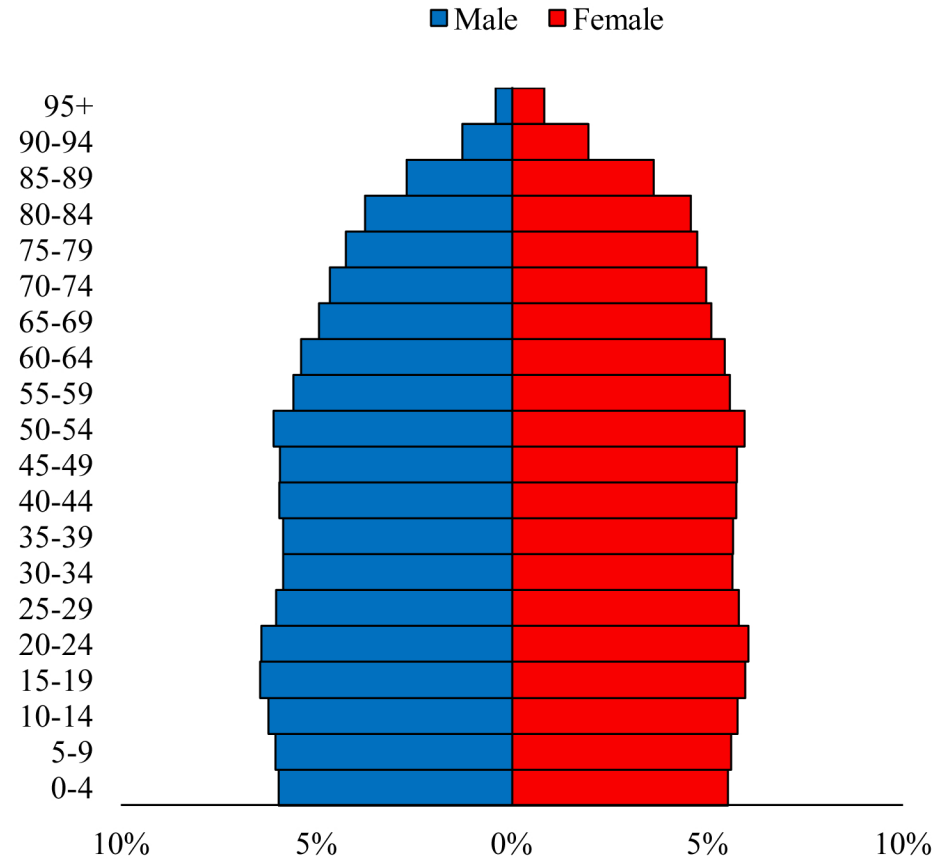

Population Pyramids of Ohio by County

Gallia County Projected Population Pyramid, 2045

Ohio Projected Population Pyramid, 2045

Go to: <http://scripps.muohio.edu/content/population-pyramids-ohio-county-2010-2050> to download individual population pyramids (PDF, J-PEG, TIFF formats available).

Note: Population pyramids display % of populations by 5 years age groups.

Citation: Mehdizadeh, S., Ritchey, P. N., Tipsuk, P., & Yamashita, T. (2012). Population Pyramids of Ohio by County. Scripps Gerontology Center, Miami University, Oxford, OH.