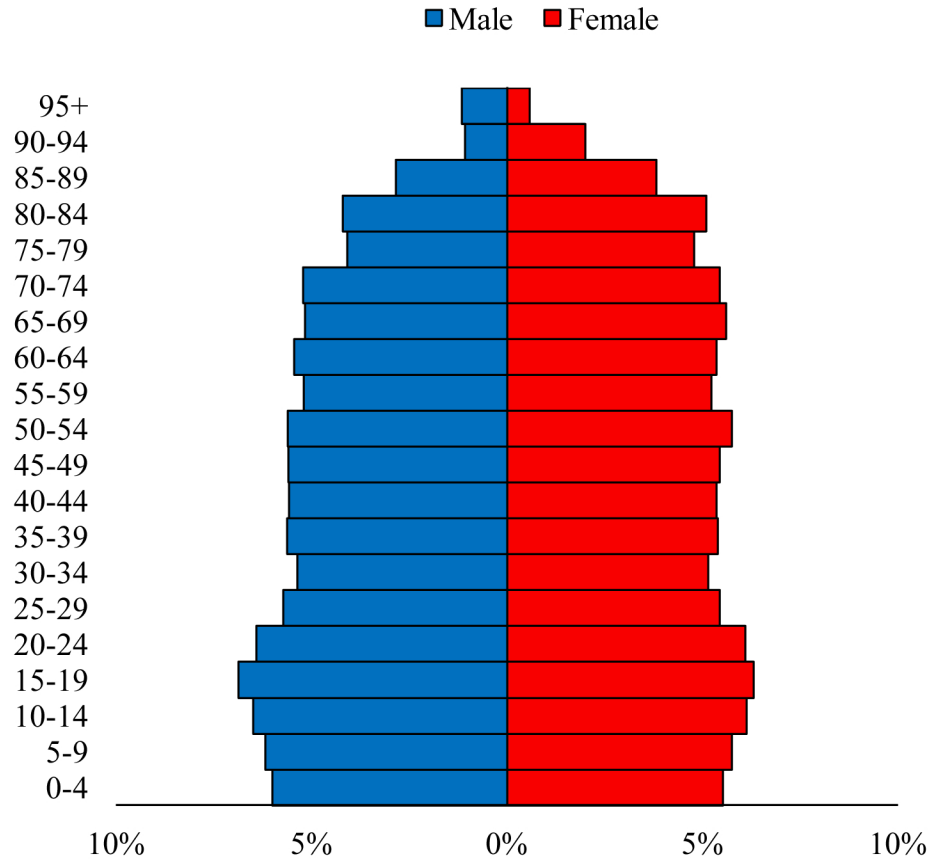

Population Pyramids of Ohio by County

Gallia County Projected Population Pyramid, 2045

Ohio Projected Population Pyramid, 2045

Go to: <http://scripps.muohio.edu/content/population-pyramids-ohio-county-2010-2050> to download individual population pyramids (PDF, J-PEG, TIFF formats available).

Note: Population pyramids display % of populations by 5 years age groups.

Citation: Mehdizadeh, S., Ritchey, P. N., Tipsuk, P., & Yamashita, T. (2012). Population Pyramids of Ohio by County. Scripps Gerontology Center, Miami University, Oxford, OH.