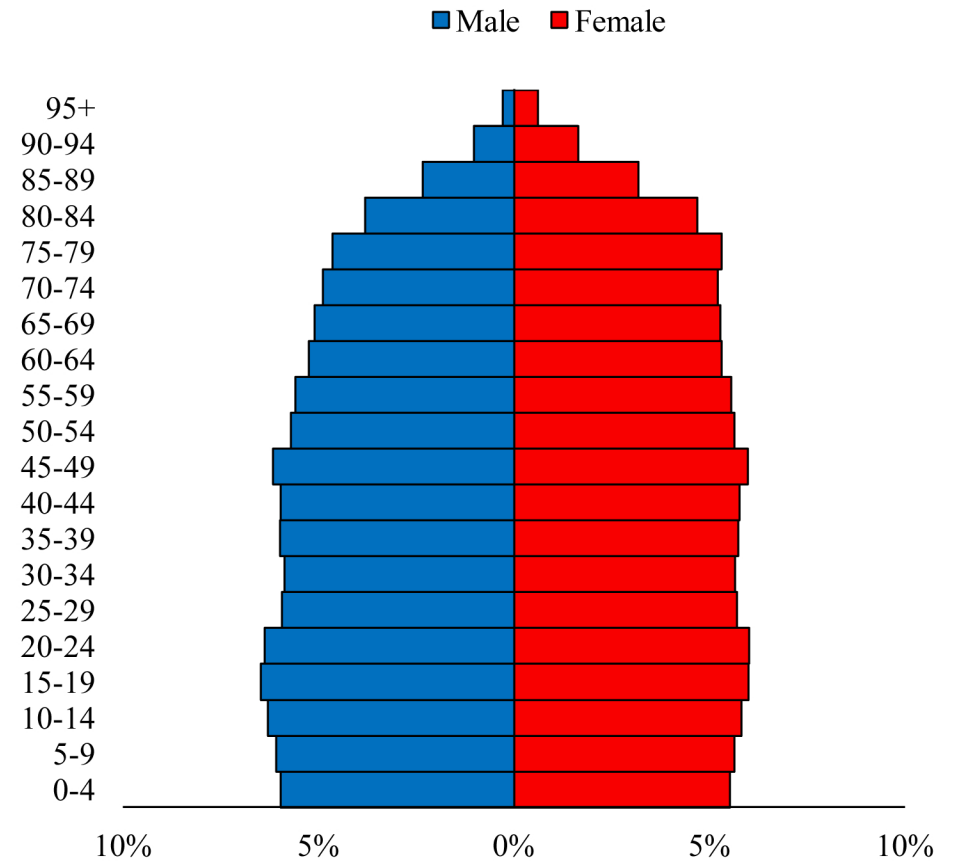

Population Pyramids of Ohio by County

Gallia County Projected Population Pyramid, 2040

Ohio Projected Population Pyramid, 2040

Go to: <http://scripps.muohio.edu/content/population-pyramids-ohio-county-2010-2050> to download individual population pyramids (PDF, J-PEG, TIFF formats available).

Note: Population pyramids display % of populations by 5 years age groups.

Citation: Mehdizadeh, S., Ritchey, P. N., Tipsuk, P., & Yamashita, T. (2012). Population Pyramids of Ohio by County. Scripps Gerontology Center, Miami University, Oxford, OH.