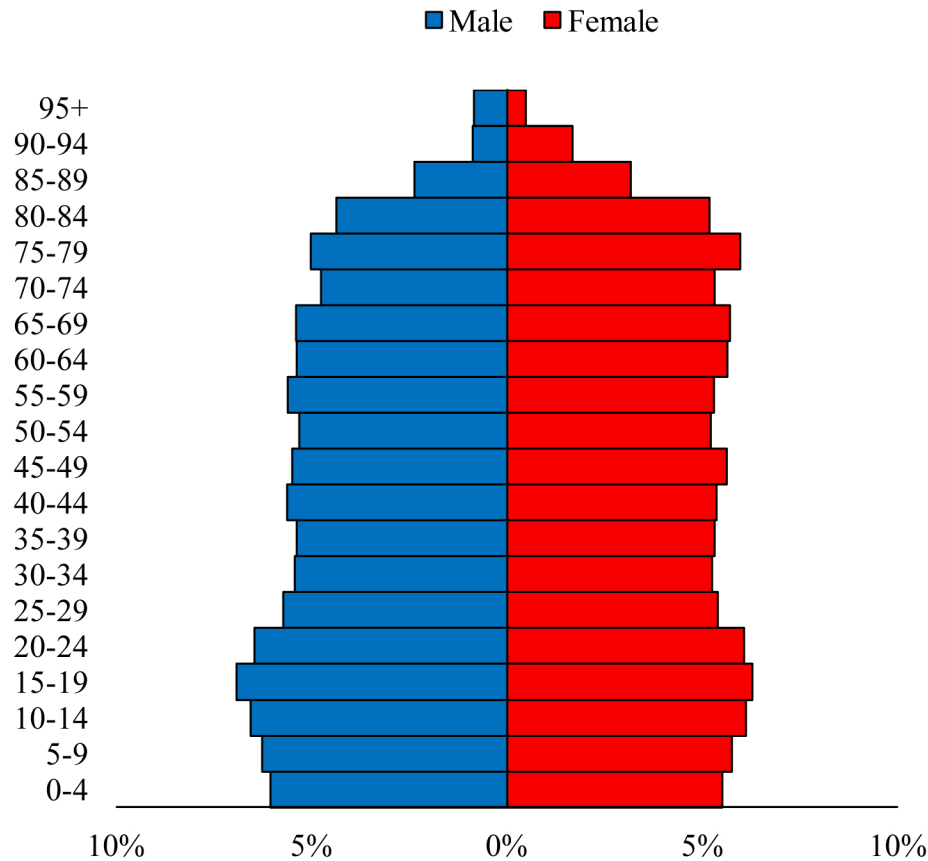

Population Pyramids of Ohio by County

Gallia County Projected Population Pyramid, 2040

Ohio Projected Population Pyramid, 2040

Go to: <http://scripps.muohio.edu/content/population-pyramids-ohio-county-2010-2050> to download individual population pyramids (PDF, J-PEG, TIFF formats available).

Note: Population pyramids display % of populations by 5 years age groups.

Citation: Mehdizadeh, S., Ritchey, P. N., Tipsuk, P., & Yamashita, T. (2012). Population Pyramids of Ohio by County. Scripps Gerontology Center, Miami University, Oxford, OH.