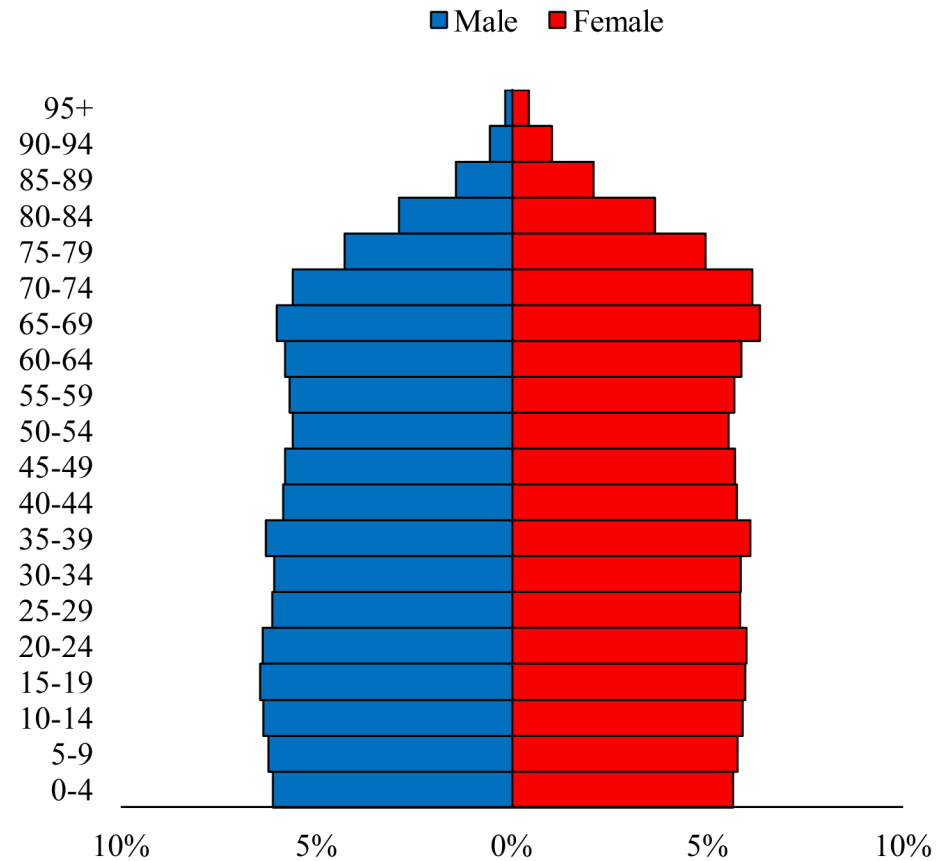

# Population Pyramids of Ohio by County

Gallia County Projected Population Pyramid, 2030

Ohio Projected Population Pyramid, 2030

**Go to:** <http://scripps.muohio.edu/content/population-pyramids-ohio-county-2010-2050> to download individual population pyramids (PDF, J-PEG, TIFF formats available).

**Note:** Population pyramids display % of populations by 5 years age groups.

**Citation:** Mehdizadeh, S., Ritchey, P. N., Tipsuk, P., & Yamashita, T. (2012). Population Pyramids of Ohio by County. Scripps Gerontology Center, Miami University, Oxford, OH.