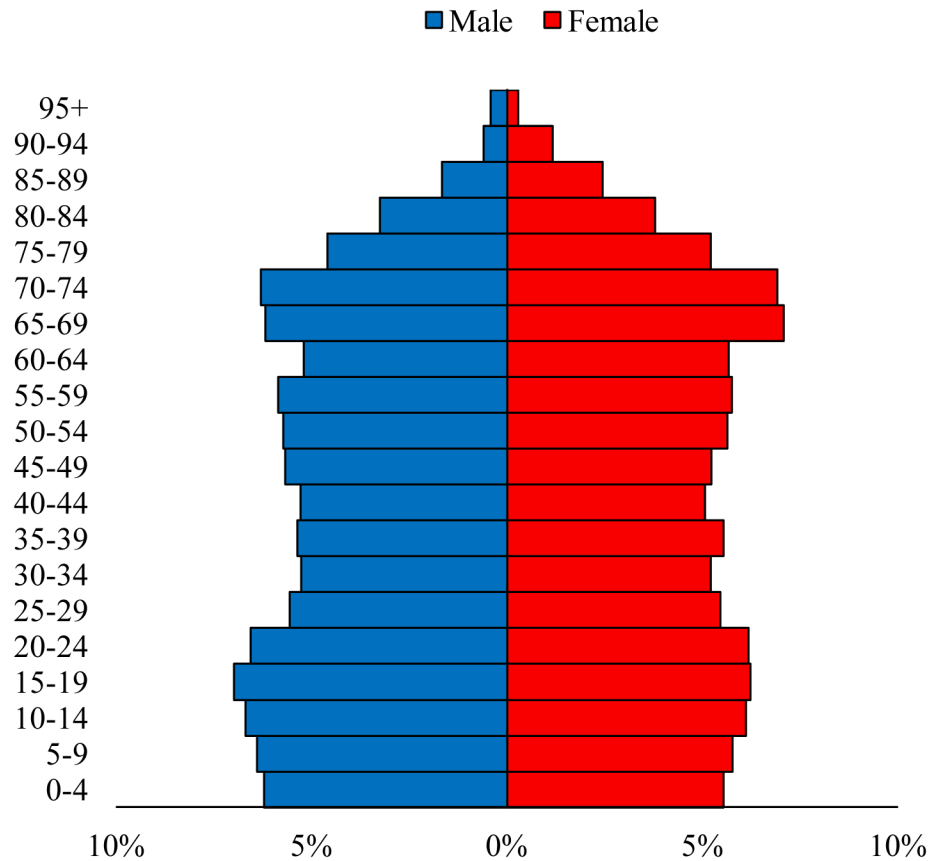

# Population Pyramids of Ohio by County

Gallia County Projected Population Pyramid, 2030

Ohio Projected Population Pyramid, 2030

**Go to:** <http://scripps.muohio.edu/content/population-pyramids-ohio-county-2010-2050> to download individual population pyramids (PDF, J-PEG, TIFF formats available).

**Note:** Population pyramids display % of populations by 5 years age groups.

**Citation:** Mehdizadeh, S., Ritchey, P. N., Tipsuk, P., & Yamashita, T. (2012). Population Pyramids of Ohio by County. Scripps Gerontology Center, Miami University, Oxford, OH.