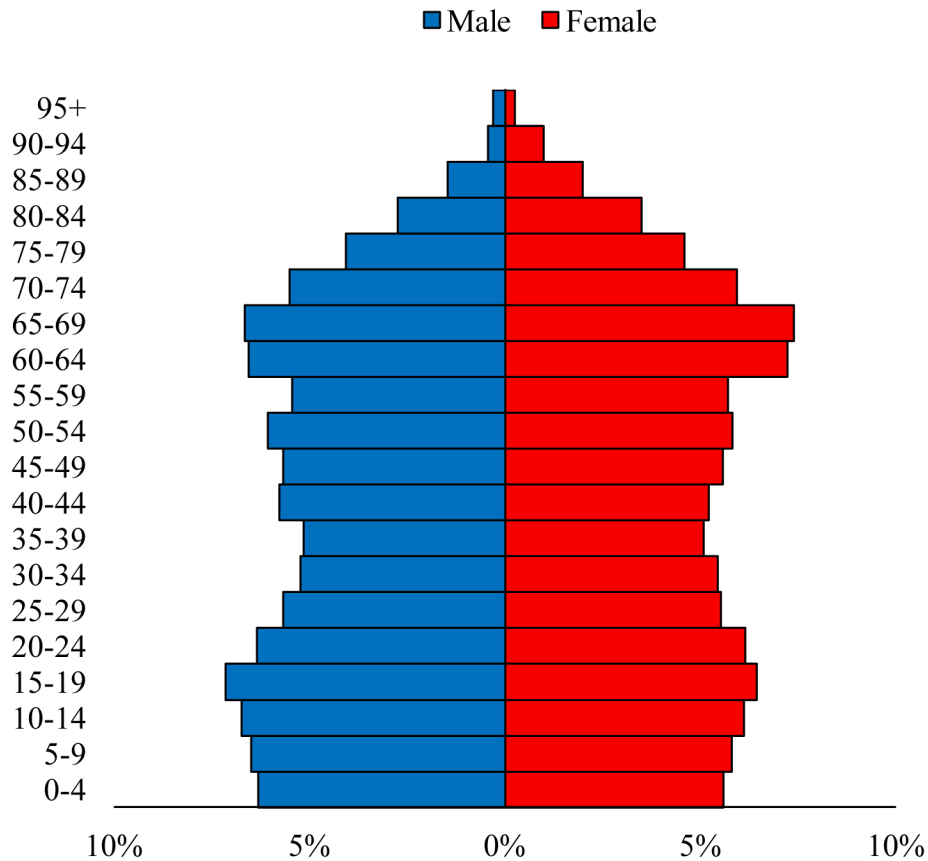

Population Pyramids of Ohio by County

Gallia County Projected Population Pyramid, 2025

Ohio Projected Population Pyramid, 2025

Go to: <http://scripps.muohio.edu/content/population-pyramids-ohio-county-2010-2050> to download individual population pyramids (PDF, J-PEG, TIFF formats available).

Note: Population pyramids display % of populations by 5 years age groups.

Citation: Mehdizadeh, S., Ritchey, P. N., Tipsuk, P., & Yamashita, T. (2012). Population Pyramids of Ohio by County. Scripps Gerontology Center, Miami University, Oxford, OH.