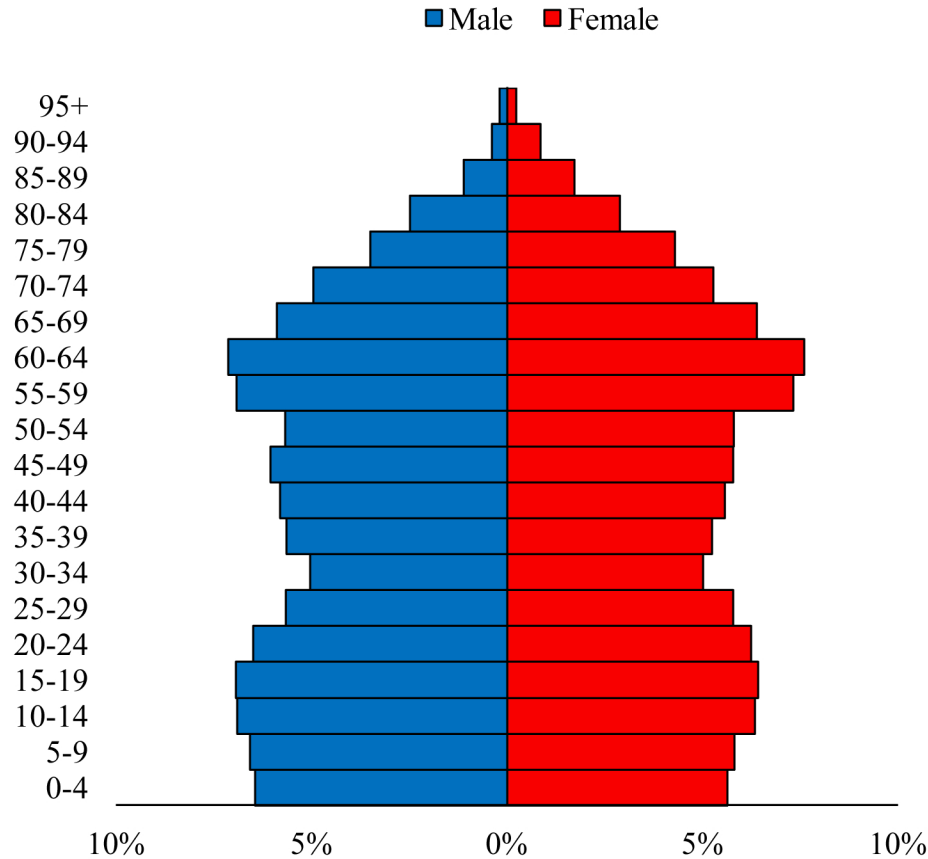

Population Pyramids of Ohio by County

Gallia County Projected Population Pyramid, 2020

Ohio Projected Population Pyramid, 2020

Go to: <http://scripps.muohio.edu/content/population-pyramids-ohio-county-2010-2050> to download individual population pyramids (PDF, J-PEG, TIFF formats available).

Note: Population pyramids display % of populations by 5 years age groups.

Citation: Mehdizadeh, S., Ritchey, P. N., Tipsuk, P., & Yamashita, T. (2012). Population Pyramids of Ohio by County. Scripps Gerontology Center, Miami University, Oxford, OH.