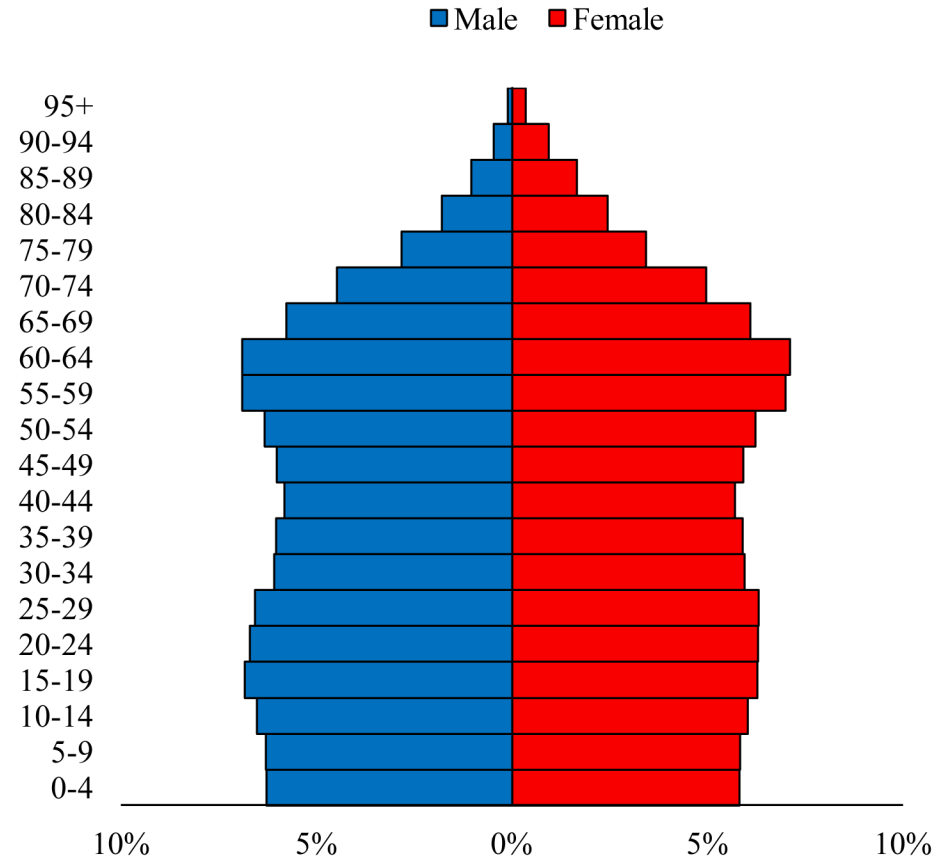

Population Pyramids of Ohio by County

Gallia County Projected Population Pyramid, 2020

Ohio Projected Population Pyramid, 2020

Go to: <http://scripps.muohio.edu/content/population-pyramids-ohio-county-2010-2050> to download individual population pyramids (PDF, J-PEG, TIFF formats available).

Note: Population pyramids display % of populations by 5 years age groups.

Citation: Mehdizadeh, S., Ritchey, P. N., Tipsuk, P., & Yamashita, T. (2012). Population Pyramids of Ohio by County. Scripps Gerontology Center, Miami University, Oxford, OH.