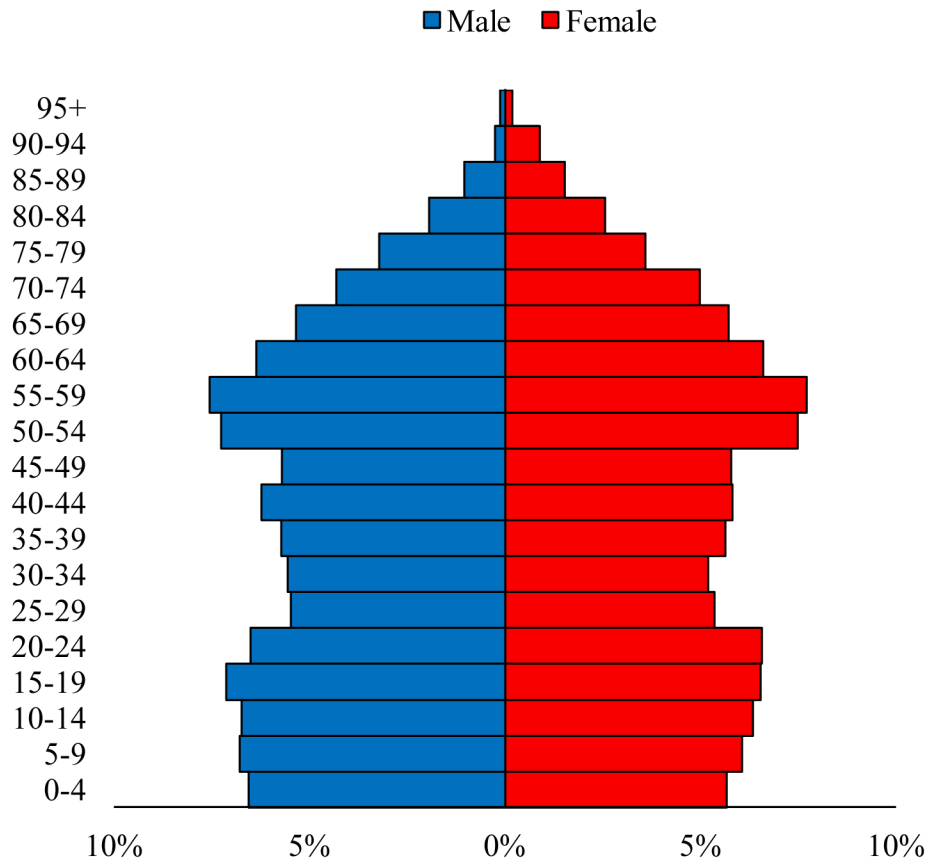

Population Pyramids of Ohio by County

Gallia County Projected Population Pyramid, 2015

Ohio Projected Population Pyramid, 2015

Go to: <http://scripps.muohio.edu/content/population-pyramids-ohio-county-2010-2050> to download individual population pyramids (PDF, J-PEG, TIFF formats available).

Note: Population pyramids display % of populations by 5 years age groups.

Citation: Mehdizadeh, S., Ritchey, P. N., Tipsuk, P., & Yamashita, T. (2012). Population Pyramids of Ohio by County. Scripps Gerontology Center, Miami University, Oxford, OH.