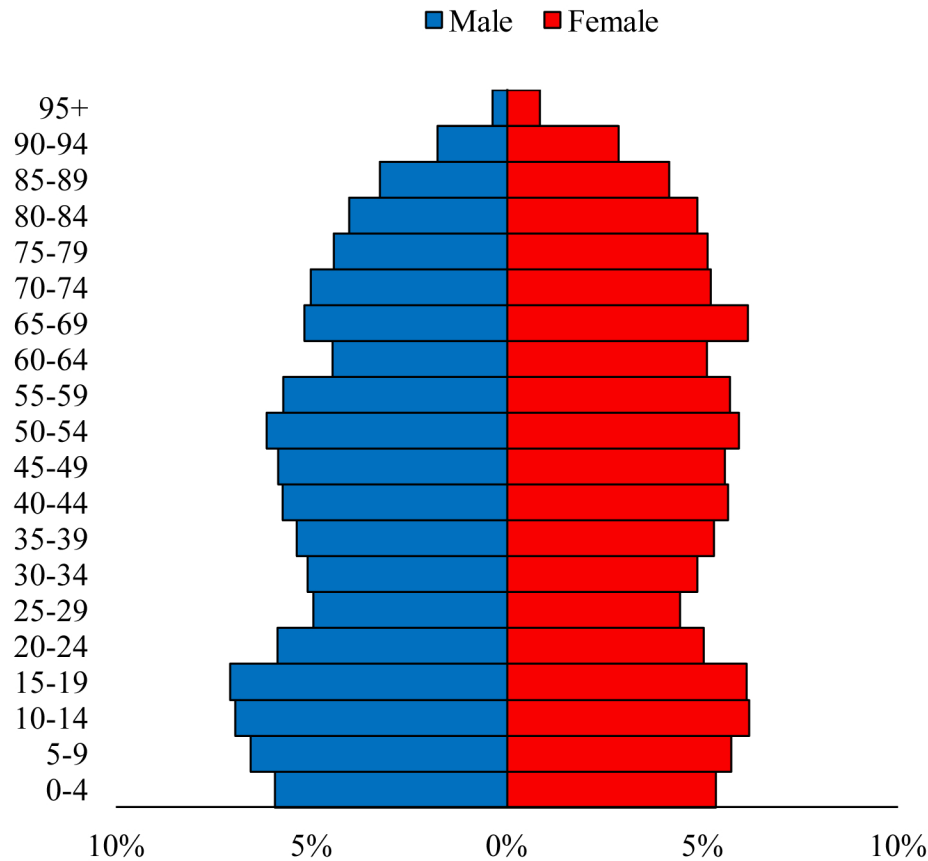

Population Pyramids of Ohio by County

Fulton County Projected Population Pyramid, 2050

Ohio Projected Population Pyramid, 2050

Go to: <http://scripps.muohio.edu/content/population-pyramids-ohio-county-2010-2050> to download individual population pyramids (PDF, J-PEG, TIFF formats available).

Note: Population pyramids display % of populations by 5 years age groups.

Citation: Mehdizadeh, S., Ritchey, P. N., Tipsuk, P., & Yamashita, T. (2012). Population Pyramids of Ohio by County. Scripps Gerontology Center, Miami University, Oxford, OH.