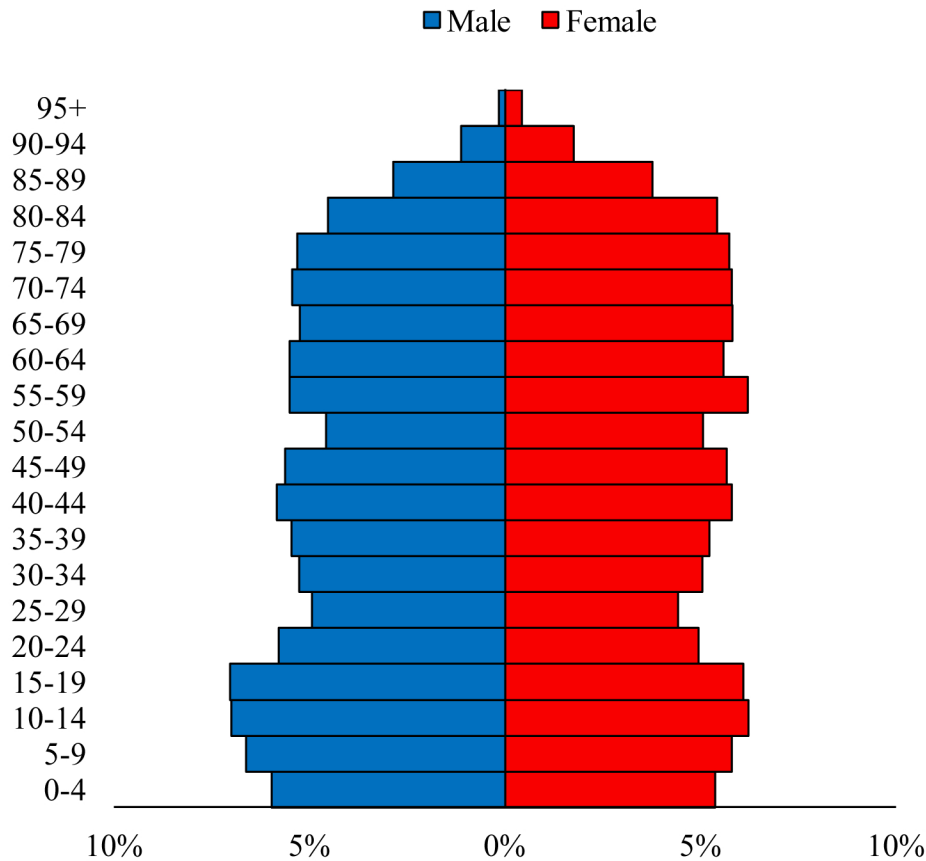

Population Pyramids of Ohio by County

Fulton County Projected Population Pyramid, 2040

Ohio Projected Population Pyramid, 2040

Go to: <http://scripps.muohio.edu/content/population-pyramids-ohio-county-2010-2050> to download individual population pyramids (PDF, J-PEG, TIFF formats available).

Note: Population pyramids display % of populations by 5 years age groups.

Citation: Mehdizadeh, S., Ritchey, P. N., Tipsuk, P., & Yamashita, T. (2012). Population Pyramids of Ohio by County. Scripps Gerontology Center, Miami University, Oxford, OH.