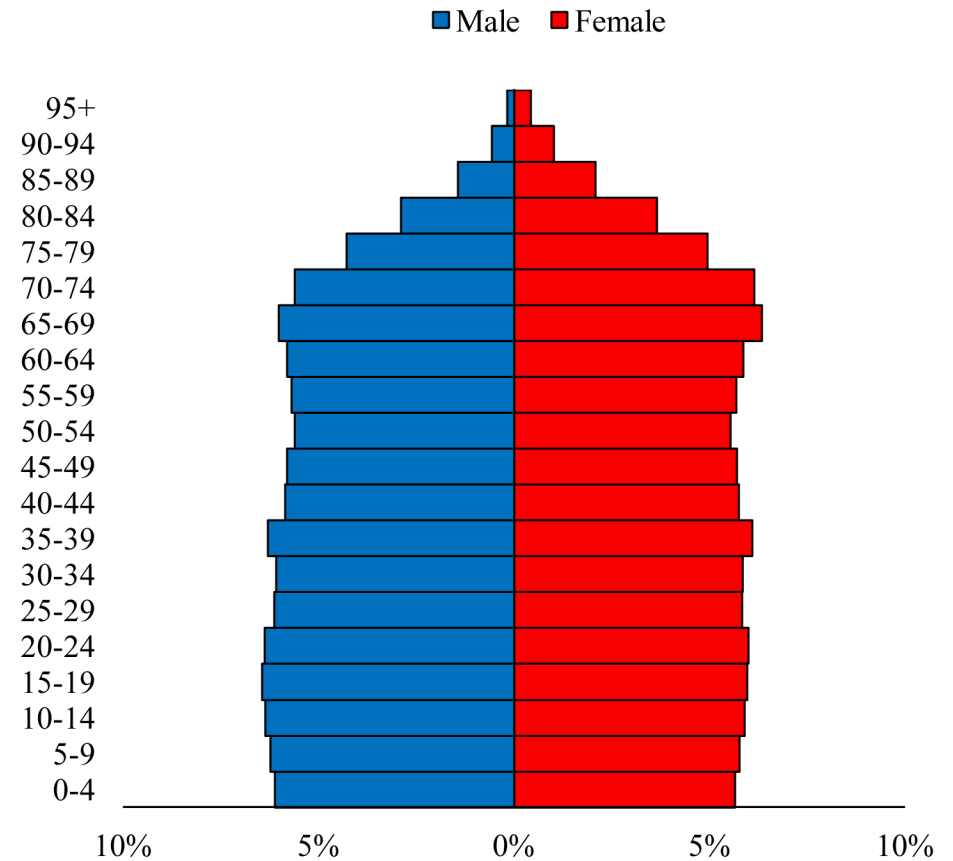

Population Pyramids of Ohio by County

Fulton County Projected Population Pyramid, 2030

Ohio Projected Population Pyramid, 2030

Go to: <http://scripps.muohio.edu/content/population-pyramids-ohio-county-2010-2050> to download individual population pyramids (PDF, J-PEG, TIFF formats available).

Note: Population pyramids display % of populations by 5 years age groups.

Citation: Mehdizadeh, S., Ritchey, P. N., Tipsuk, P., & Yamashita, T. (2012). Population Pyramids of Ohio by County. Scripps Gerontology Center, Miami University, Oxford, OH.