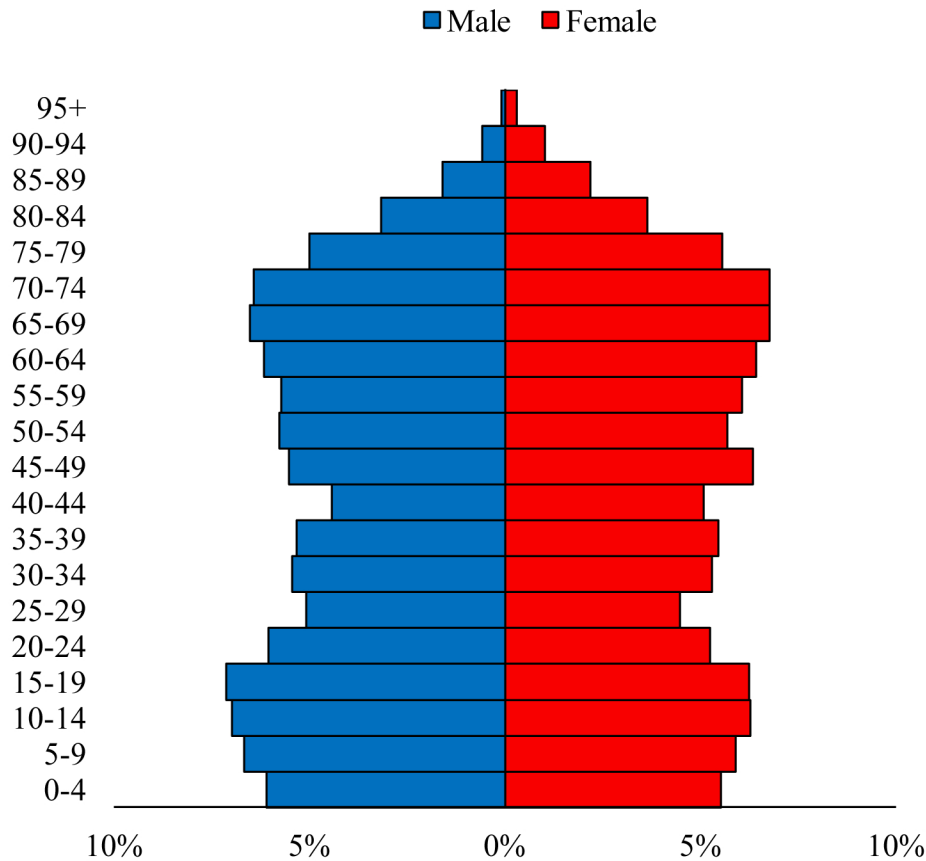

Population Pyramids of Ohio by County

Fulton County Projected Population Pyramid, 2030

Ohio Projected Population Pyramid, 2030

Go to: <http://scripps.muohio.edu/content/population-pyramids-ohio-county-2010-2050> to download individual population pyramids (PDF, J-PEG, TIFF formats available).

Note: Population pyramids display % of populations by 5 years age groups.

Citation: Mehdizadeh, S., Ritchey, P. N., Tipsuk, P., & Yamashita, T. (2012). Population Pyramids of Ohio by County. Scripps Gerontology Center, Miami University, Oxford, OH.