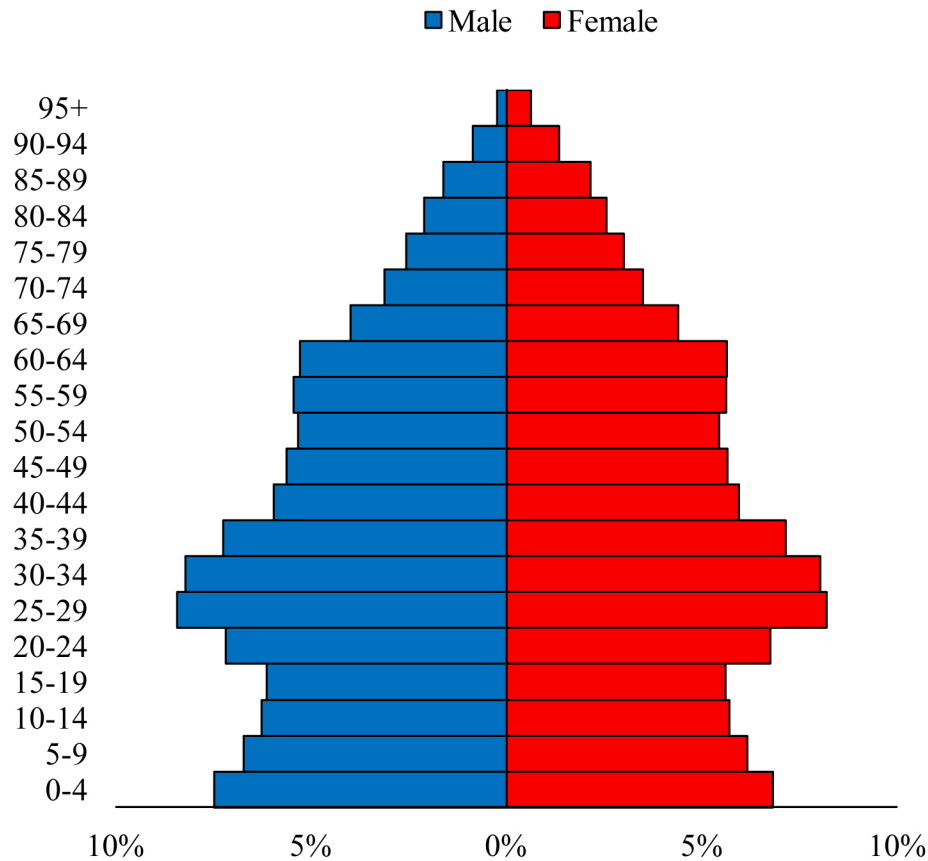

Population Pyramids of Ohio by County

Franklin County Projected Population Pyramid, 2050

Ohio Projected Population Pyramid, 2050

Go to: <http://scripps.muohio.edu/content/population-pyramids-ohio-county-2010-2050> to download individual population pyramids (PDF, J-PEG, TIFF formats available).

Note: Population pyramids display % of populations by 5 years age groups.

Citation: Mehdizadeh, S., Ritchey, P. N., Tipsuk, P., & Yamashita, T. (2012). Population Pyramids of Ohio by County. Scripps Gerontology Center, Miami University, Oxford, OH.