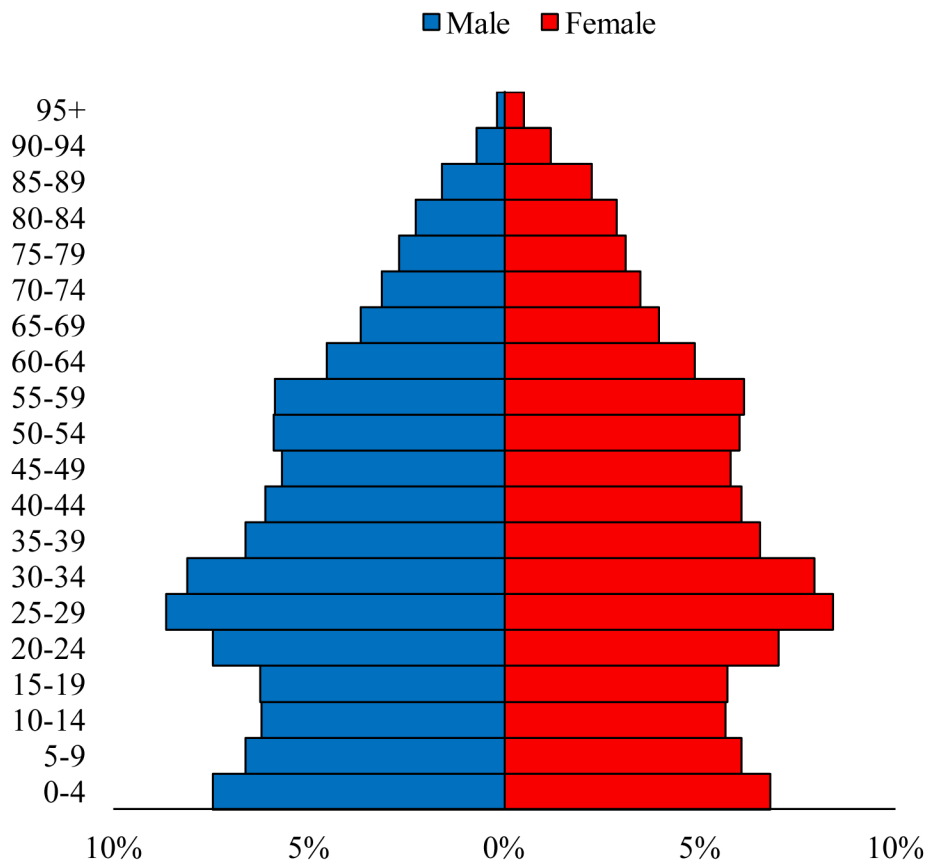

# Population Pyramids of Ohio by County

Franklin County Projected Population Pyramid, 2045

Ohio Projected Population Pyramid, 2045

**Go to:** <http://scripps.muohio.edu/content/population-pyramids-ohio-county-2010-2050> to download individual population pyramids (PDF, J-PEG, TIFF formats available).

**Note:** Population pyramids display % of populations by 5 years age groups.

**Citation:** Mehdizadeh, S., Ritchey, P. N., Tipsuk, P., & Yamashita, T. (2012). Population Pyramids of Ohio by County. Scripps Gerontology Center, Miami University, Oxford, OH.