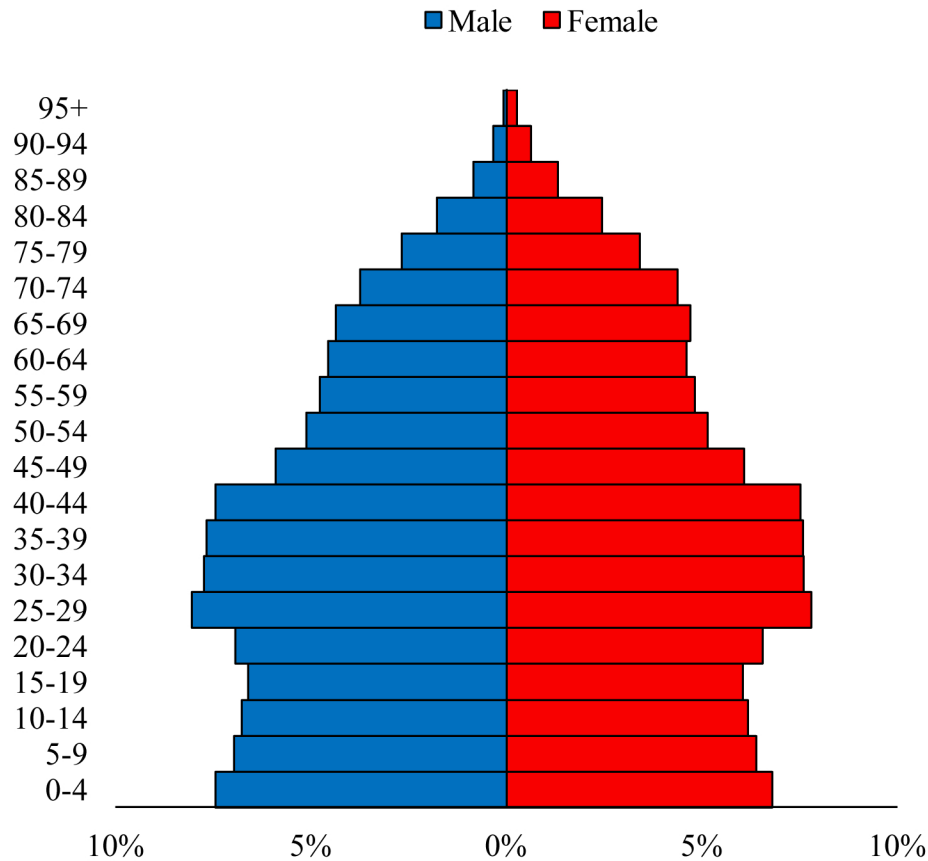

Population Pyramids of Ohio by County

Franklin County Projected Population Pyramid, 2030

Ohio Projected Population Pyramid, 2030

Go to: <http://scripps.muohio.edu/content/population-pyramids-ohio-county-2010-2050> to download individual population pyramids (PDF, J-PEG, TIFF formats available).

Note: Population pyramids display % of populations by 5 years age groups.

Citation: Mehdizadeh, S., Ritchey, P. N., Tipsuk, P., & Yamashita, T. (2012). Population Pyramids of Ohio by County. Scripps Gerontology Center, Miami University, Oxford, OH.