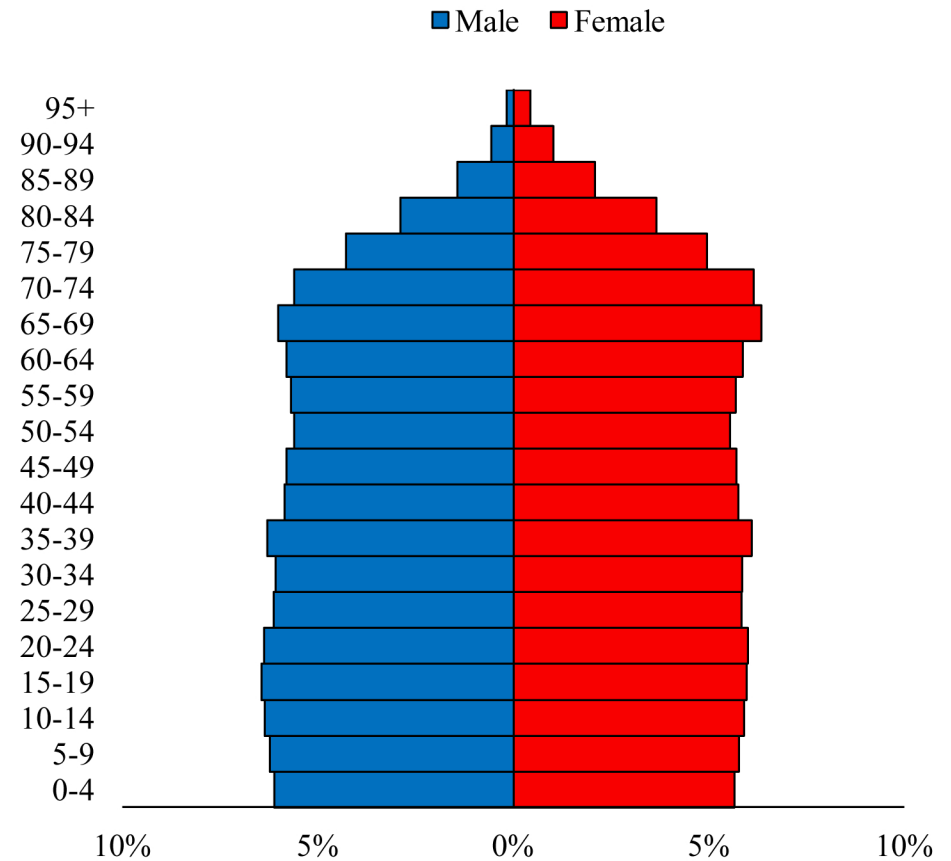

Population Pyramids of Ohio by County

Franklin County Projected Population Pyramid, 2030

Ohio Projected Population Pyramid, 2030

Go to: <http://scripps.muohio.edu/content/population-pyramids-ohio-county-2010-2050> to download individual population pyramids (PDF, J-PEG, TIFF formats available).

Note: Population pyramids display % of populations by 5 years age groups.

Citation: Mehdizadeh, S., Ritchey, P. N., Tipsuk, P., & Yamashita, T. (2012). Population Pyramids of Ohio by County. Scripps Gerontology Center, Miami University, Oxford, OH.