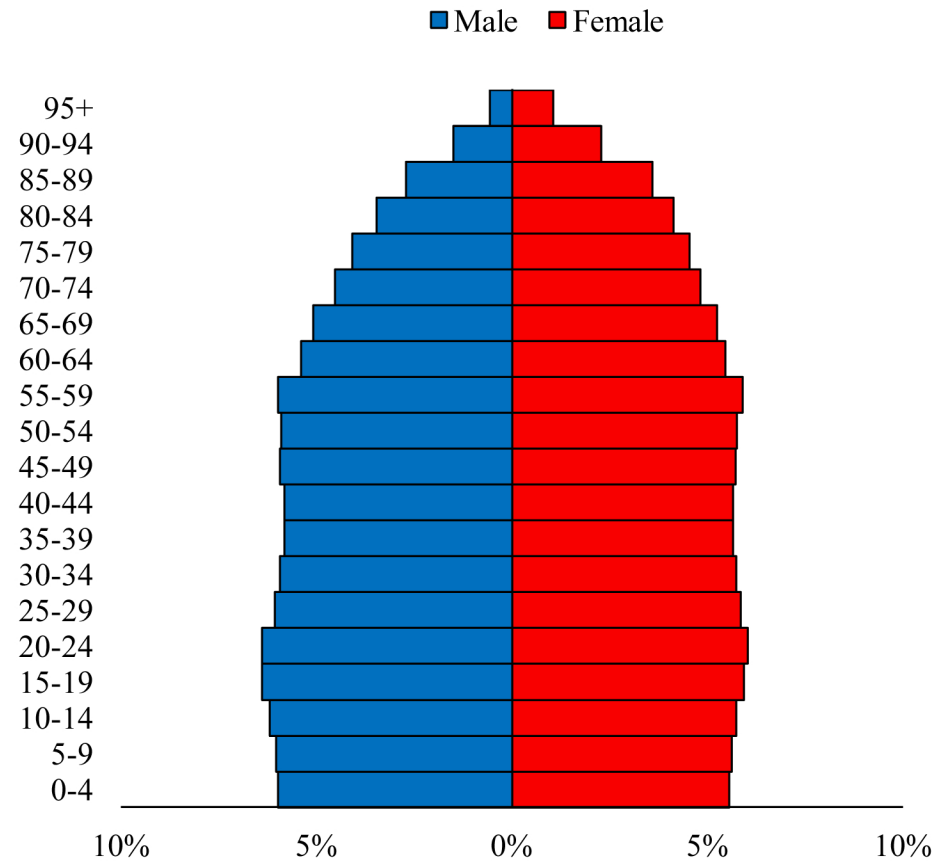

# Population Pyramids of Ohio by County

Fayette County Projected Population Pyramid, 2050

Ohio Projected Population Pyramid, 2050

**Go to:** <http://scripps.muohio.edu/content/population-pyramids-ohio-county-2010-2050> to download individual population pyramids (PDF, J-PEG, TIFF formats available).

**Note:** Population pyramids display % of populations by 5 years age groups.

**Citation:** Mehdizadeh, S., Ritchey, P. N., Tipsuk, P., & Yamashita, T. (2012). Population Pyramids of Ohio by County. Scripps Gerontology Center, Miami University, Oxford, OH.