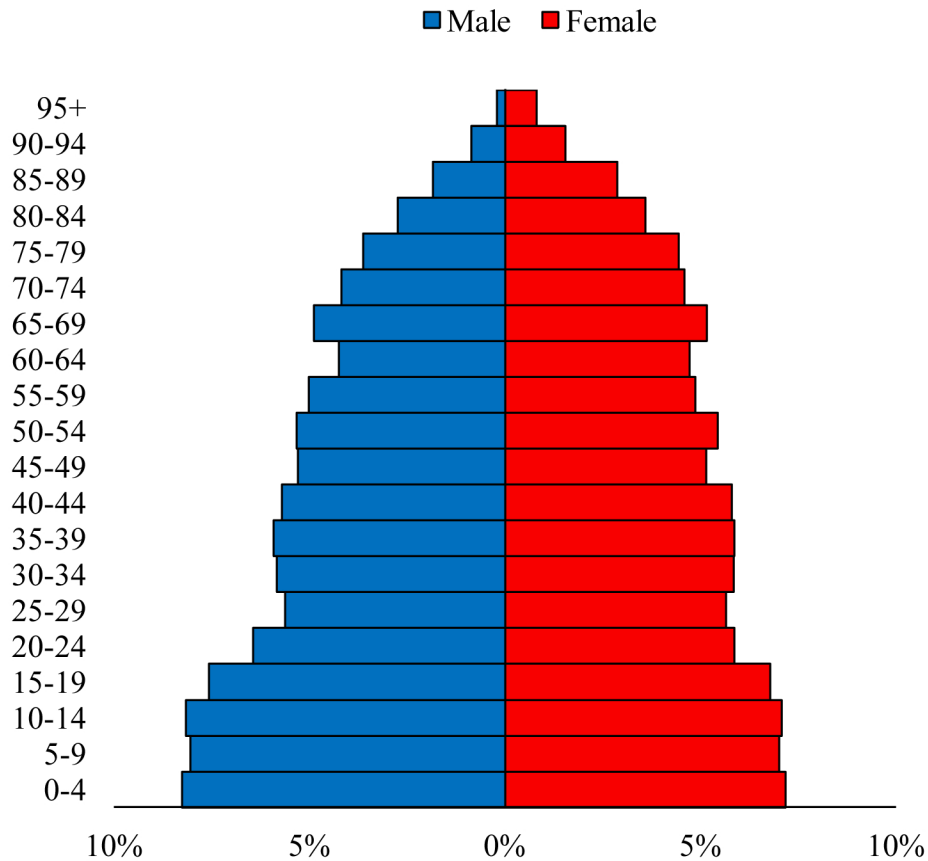

# Population Pyramids of Ohio by County

Fayette County Projected Population Pyramid, 2050

Ohio Projected Population Pyramid, 2050

**Go to:** <http://scripps.muohio.edu/content/population-pyramids-ohio-county-2010-2050> to download individual population pyramids (PDF, J-PEG, TIFF formats available).

**Note:** Population pyramids display % of populations by 5 years age groups.

**Citation:** Mehdizadeh, S., Ritchey, P. N., Tipsuk, P., & Yamashita, T. (2012). Population Pyramids of Ohio by County. Scripps Gerontology Center, Miami University, Oxford, OH.