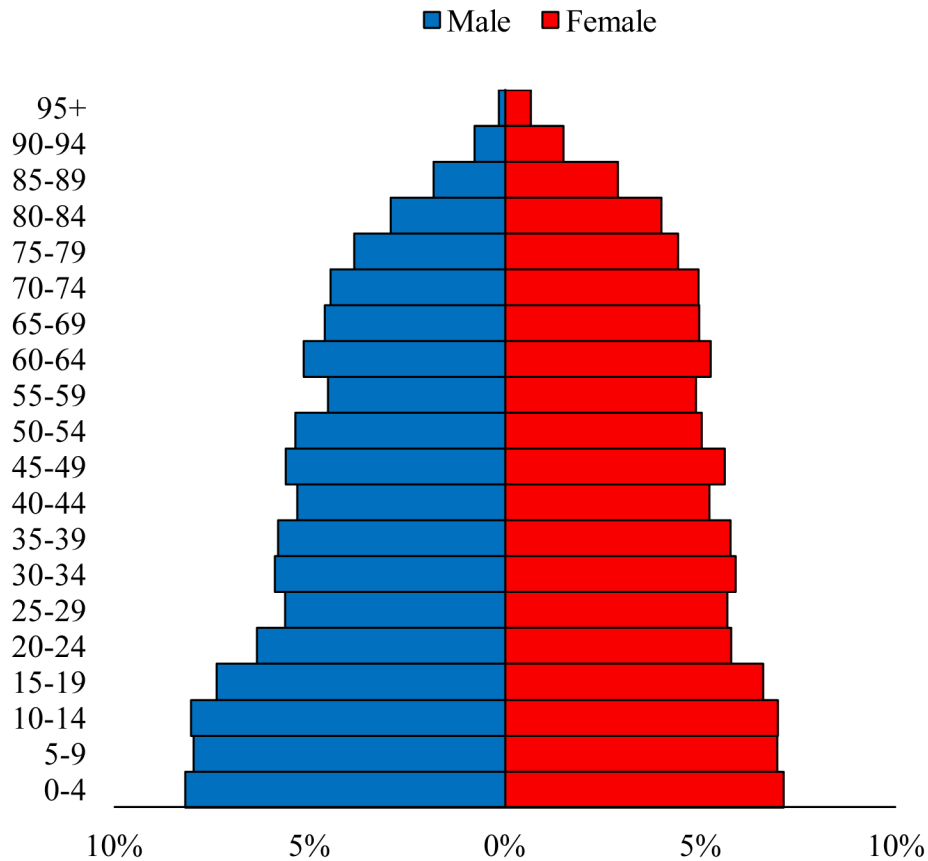

# Population Pyramids of Ohio by County

Fayette County Projected Population Pyramid, 2045

Ohio Projected Population Pyramid, 2045

**Go to:** <http://scripps.muohio.edu/content/population-pyramids-ohio-county-2010-2050> to download individual population pyramids (PDF, J-PEG, TIFF formats available).

**Note:** Population pyramids display % of populations by 5 years age groups.

**Citation:** Mehdizadeh, S., Ritchey, P. N., Tipsuk, P., & Yamashita, T. (2012). Population Pyramids of Ohio by County. Scripps Gerontology Center, Miami University, Oxford, OH.