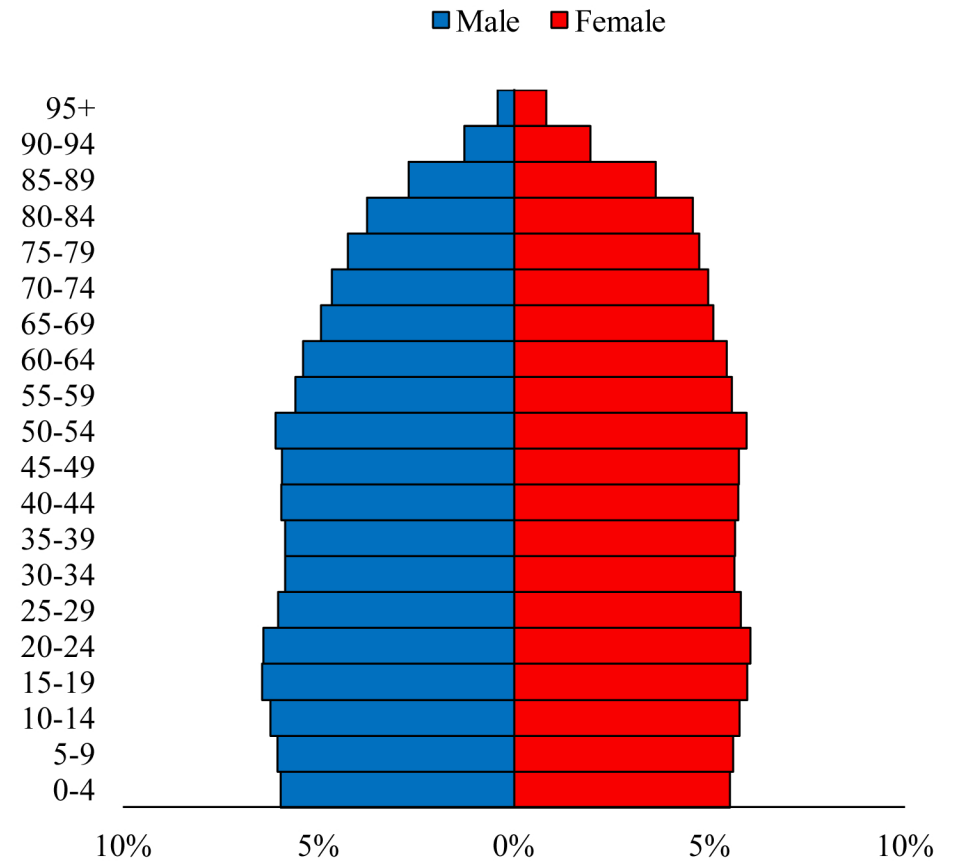

# Population Pyramids of Ohio by County

Fayette County Projected Population Pyramid, 2045

Ohio Projected Population Pyramid, 2045

**Go to:** <http://scripps.muohio.edu/content/population-pyramids-ohio-county-2010-2050> to download individual population pyramids (PDF, J-PEG, TIFF formats available).

**Note:** Population pyramids display % of populations by 5 years age groups.

**Citation:** Mehdizadeh, S., Ritchey, P. N., Tipsuk, P., & Yamashita, T. (2012). Population Pyramids of Ohio by County. Scripps Gerontology Center, Miami University, Oxford, OH.