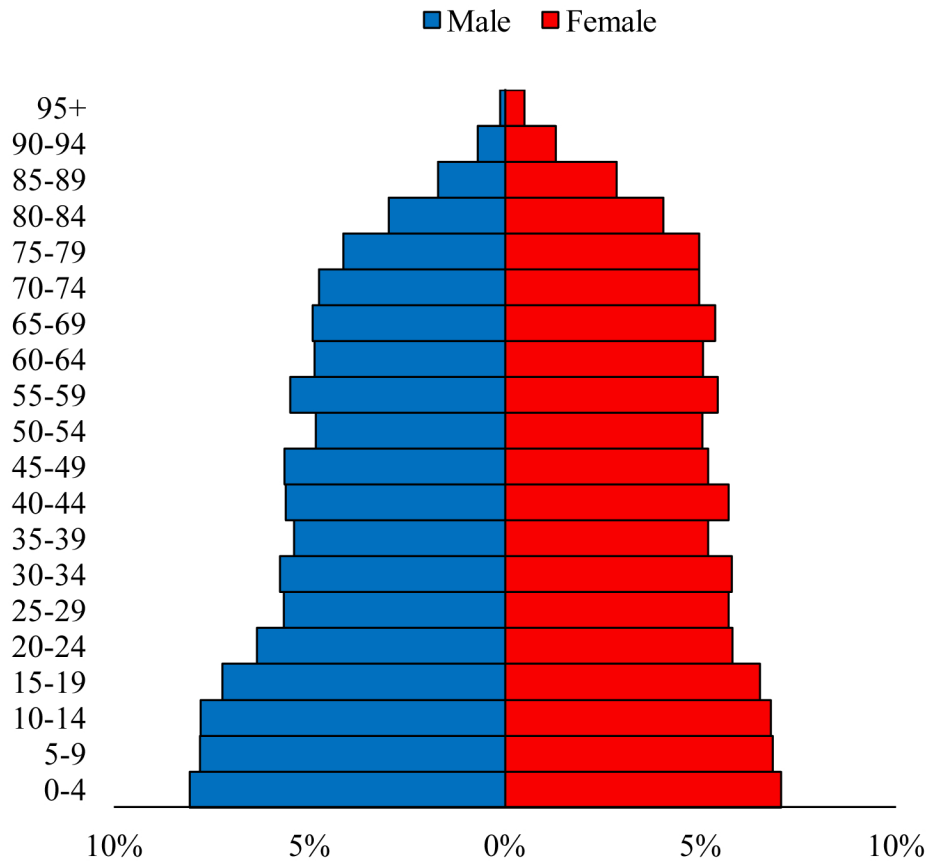

# Population Pyramids of Ohio by County

Fayette County Projected Population Pyramid, 2040

Ohio Projected Population Pyramid, 2040

**Go to:** <http://scripps.muohio.edu/content/population-pyramids-ohio-county-2010-2050> to download individual population pyramids (PDF, J-PEG, TIFF formats available).

**Note:** Population pyramids display % of populations by 5 years age groups.

**Citation:** Mehdizadeh, S., Ritchey, P. N., Tipsuk, P., & Yamashita, T. (2012). Population Pyramids of Ohio by County. Scripps Gerontology Center, Miami University, Oxford, OH.