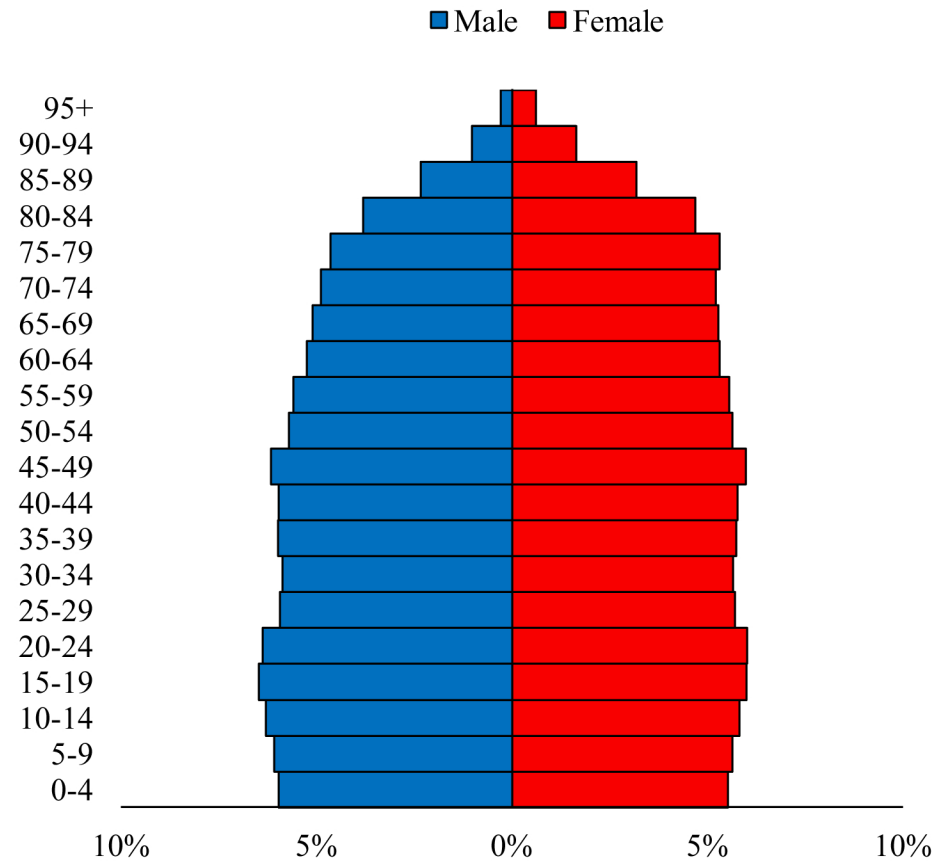

# Population Pyramids of Ohio by County

Fayette County Projected Population Pyramid, 2040

Ohio Projected Population Pyramid, 2040

**Go to:** <http://scripps.muohio.edu/content/population-pyramids-ohio-county-2010-2050> to download individual population pyramids (PDF, J-PEG, TIFF formats available).

**Note:** Population pyramids display % of populations by 5 years age groups.

**Citation:** Mehdizadeh, S., Ritchey, P. N., Tipsuk, P., & Yamashita, T. (2012). Population Pyramids of Ohio by County. Scripps Gerontology Center, Miami University, Oxford, OH.