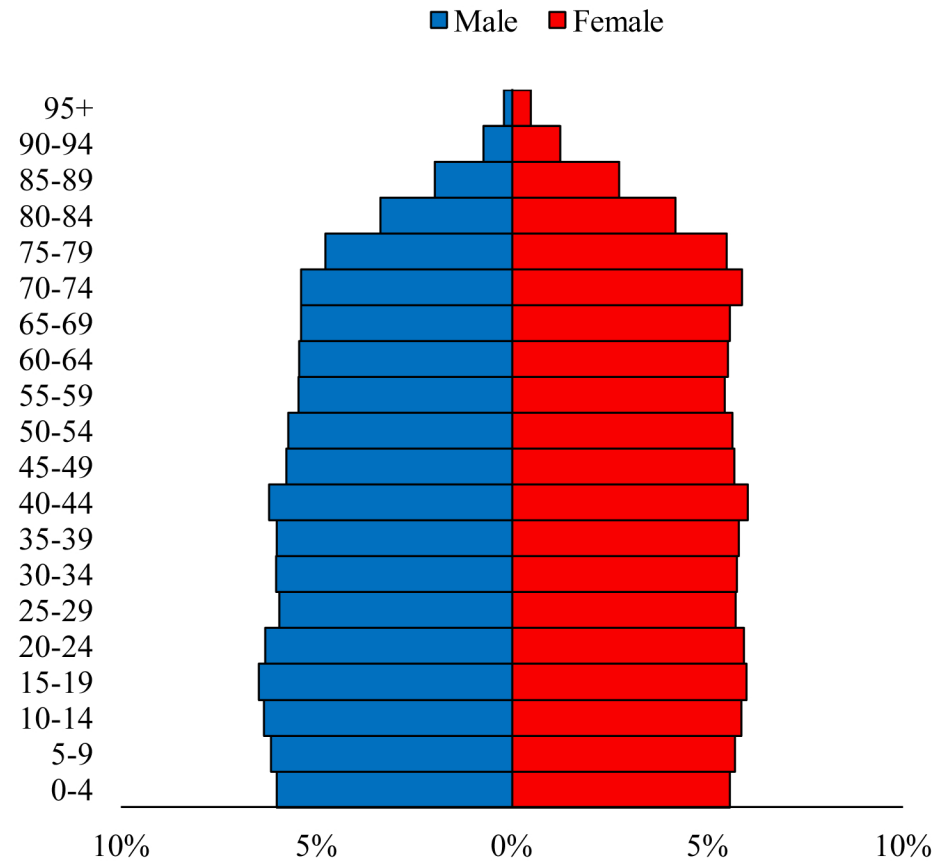

Population Pyramids of Ohio by County

Fayette County Projected Population Pyramid, 2035

Ohio Projected Population Pyramid, 2035

Go to: <http://scripps.muohio.edu/content/population-pyramids-ohio-county-2010-2050> to download individual population pyramids (PDF, J-PEG, TIFF formats available).

Note: Population pyramids display % of populations by 5 years age groups.

Citation: Mehdizadeh, S., Ritchey, P. N., Tipsuk, P., & Yamashita, T. (2012). Population Pyramids of Ohio by County. Scripps Gerontology Center, Miami University, Oxford, OH.