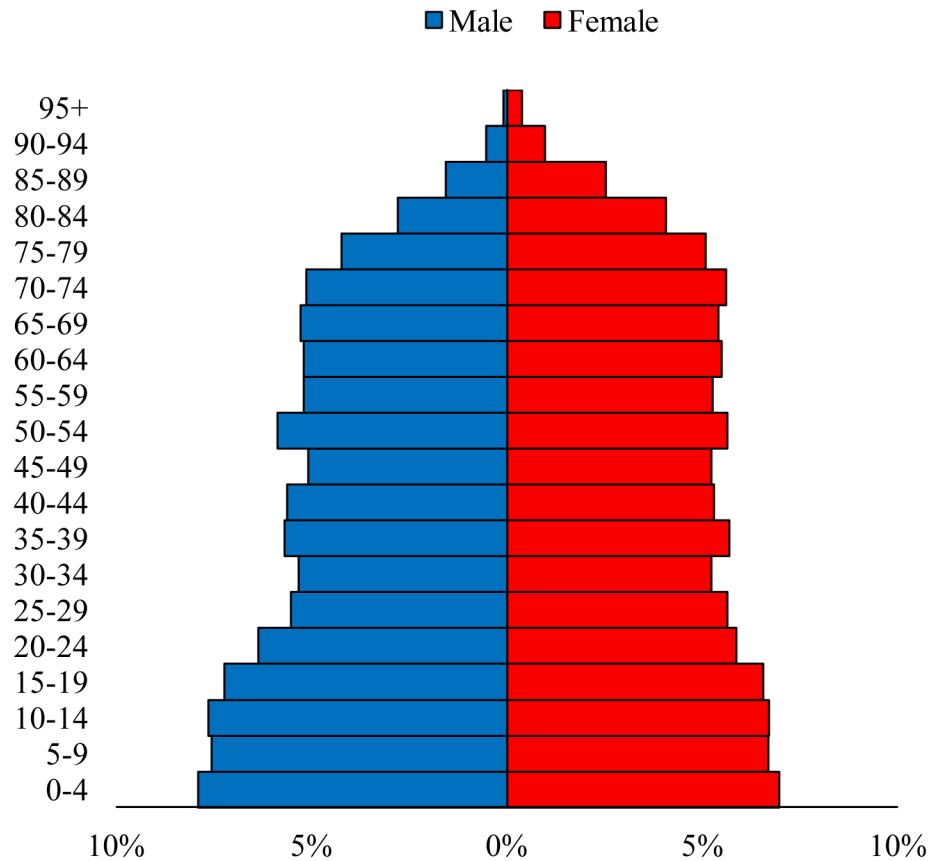

Population Pyramids of Ohio by County

Fayette County Projected Population Pyramid, 2035

Ohio Projected Population Pyramid, 2035

Go to: <http://scripps.muohio.edu/content/population-pyramids-ohio-county-2010-2050> to download individual population pyramids (PDF, J-PEG, TIFF formats available).

Note: Population pyramids display % of populations by 5 years age groups.

Citation: Mehdizadeh, S., Ritchey, P. N., Tipsuk, P., & Yamashita, T. (2012). Population Pyramids of Ohio by County. Scripps Gerontology Center, Miami University, Oxford, OH.