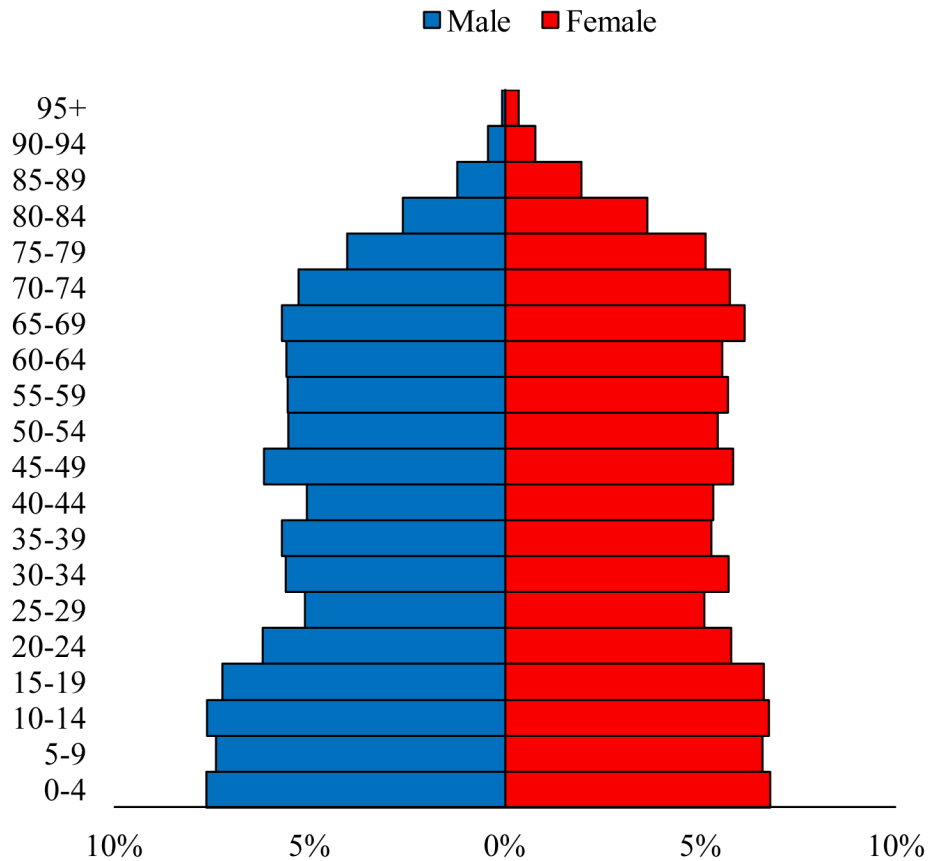

Population Pyramids of Ohio by County

Fayette County Projected Population Pyramid, 2030

Ohio Projected Population Pyramid, 2030

Go to: <http://scripps.muohio.edu/content/population-pyramids-ohio-county-2010-2050> to download individual population pyramids (PDF, J-PEG, TIFF formats available).

Note: Population pyramids display % of populations by 5 years age groups.

Citation: Mehdizadeh, S., Ritchey, P. N., Tipsuk, P., & Yamashita, T. (2012). Population Pyramids of Ohio by County. Scripps Gerontology Center, Miami University, Oxford, OH.