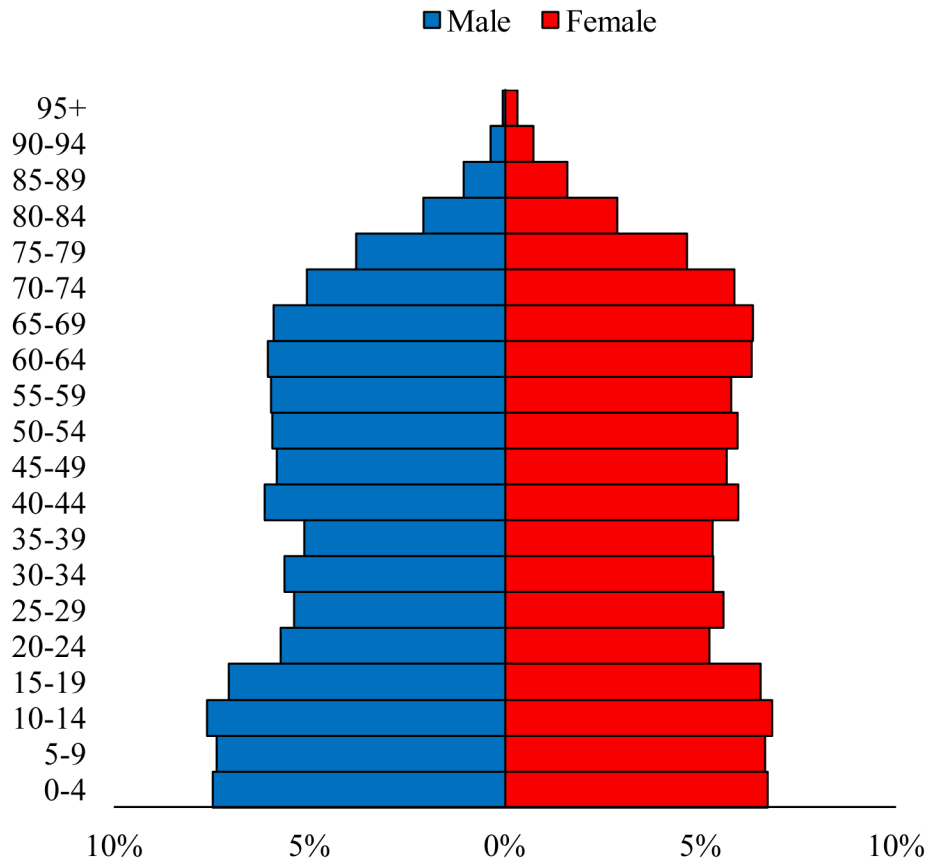

# Population Pyramids of Ohio by County

Fayette County Projected Population Pyramid, 2025

Ohio Projected Population Pyramid, 2025

**Go to:** <http://scripps.muohio.edu/content/population-pyramids-ohio-county-2010-2050> to download individual population pyramids (PDF, J-PEG, TIFF formats available).

**Note:** Population pyramids display % of populations by 5 years age groups.

**Citation:** Mehdizadeh, S., Ritchey, P. N., Tipsuk, P., & Yamashita, T. (2012). Population Pyramids of Ohio by County. Scripps Gerontology Center, Miami University, Oxford, OH.