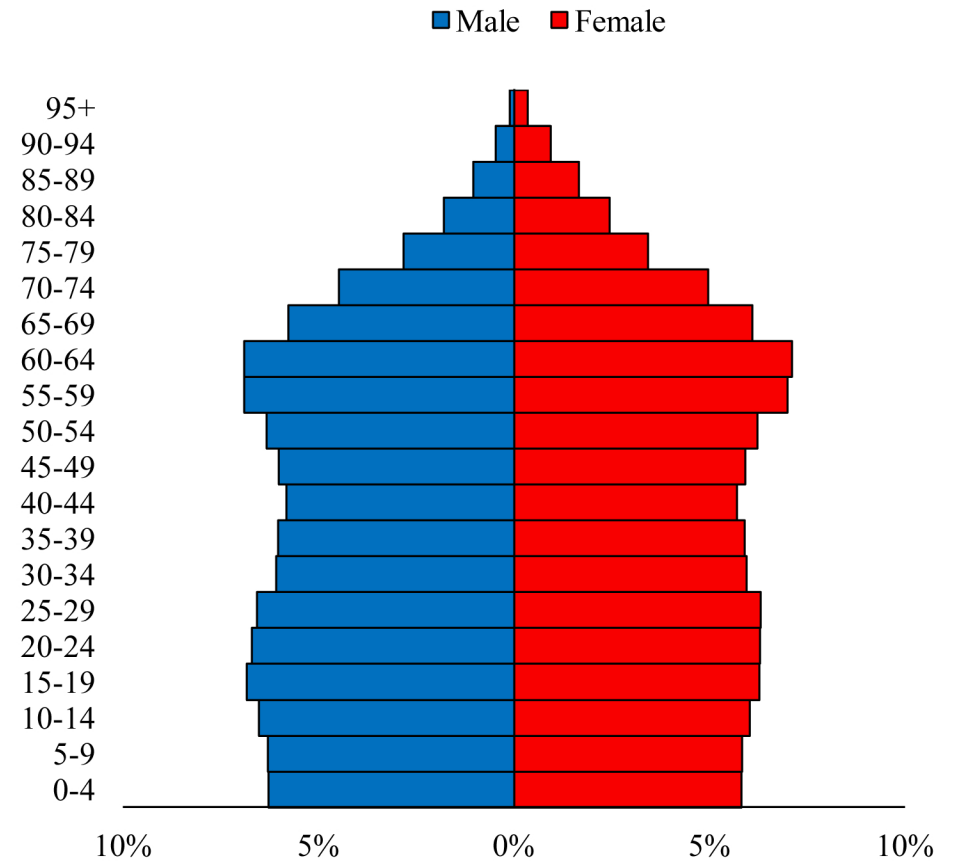

Population Pyramids of Ohio by County

Fayette County Projected Population Pyramid, 2020

Ohio Projected Population Pyramid, 2020

Go to: <http://scripps.muohio.edu/content/population-pyramids-ohio-county-2010-2050> to download individual population pyramids (PDF, J-PEG, TIFF formats available).

Note: Population pyramids display % of populations by 5 years age groups.

Citation: Mehdizadeh, S., Ritchey, P. N., Tipsuk, P., & Yamashita, T. (2012). Population Pyramids of Ohio by County. Scripps Gerontology Center, Miami University, Oxford, OH.