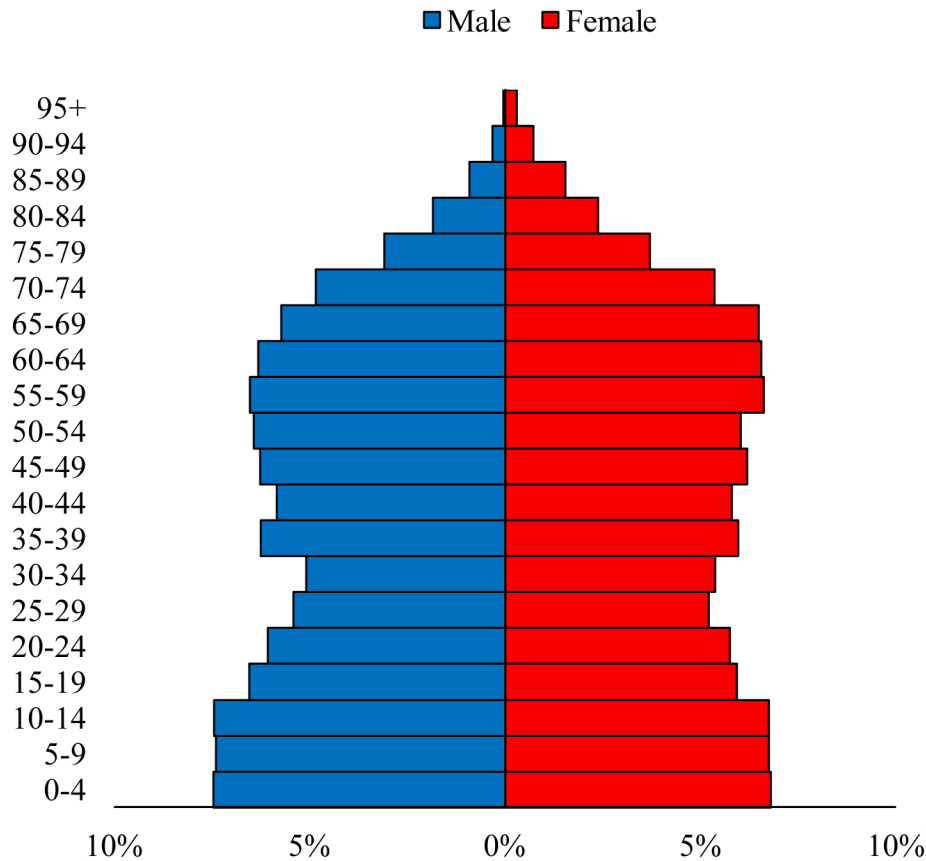

Population Pyramids of Ohio by County

Fayette County Projected Population Pyramid, 2020

Ohio Projected Population Pyramid, 2020

Go to: <http://scripps.muohio.edu/content/population-pyramids-ohio-county-2010-2050> to download individual population pyramids (PDF, J-PEG, TIFF formats available).

Note: Population pyramids display % of populations by 5 years age groups.

Citation: Mehdizadeh, S., Ritchey, P. N., Tipsuk, P., & Yamashita, T. (2012). Population Pyramids of Ohio by County. Scripps Gerontology Center, Miami University, Oxford, OH.