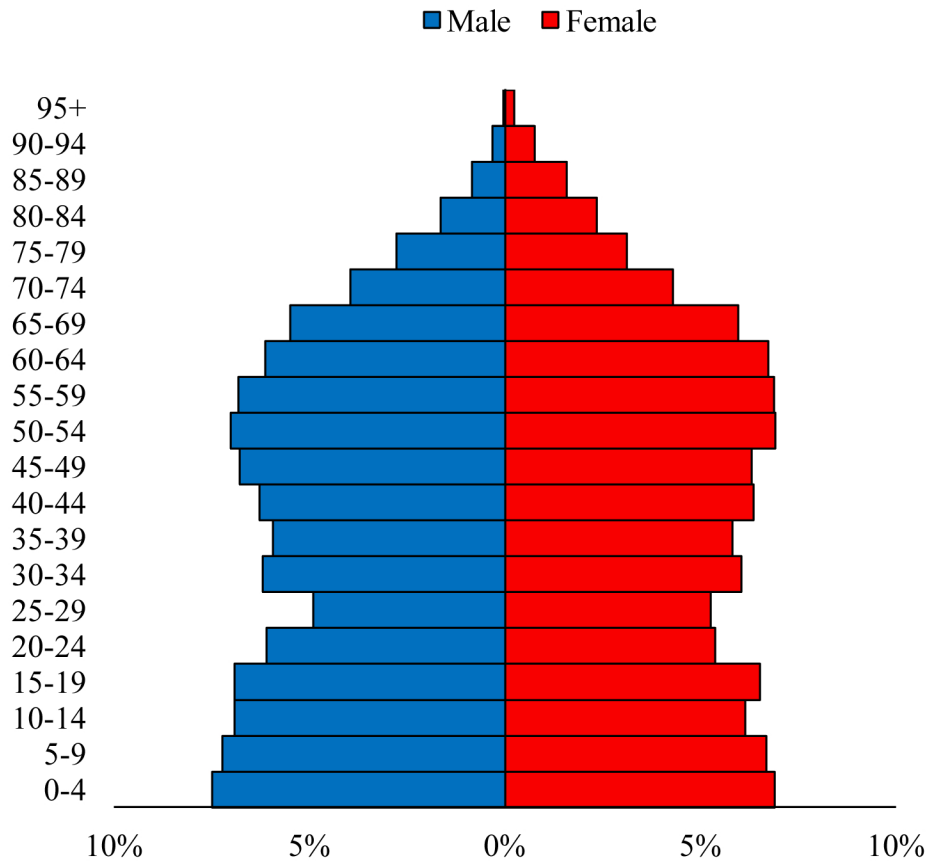

Population Pyramids of Ohio by County

Fayette County Projected Population Pyramid, 2015

Ohio Projected Population Pyramid, 2015

Go to: <http://scripps.muohio.edu/content/population-pyramids-ohio-county-2010-2050> to download individual population pyramids (PDF, J-PEG, TIFF formats available).

Note: Population pyramids display % of populations by 5 years age groups.

Citation: Mehdizadeh, S., Ritchey, P. N., Tipsuk, P., & Yamashita, T. (2012). Population Pyramids of Ohio by County. Scripps Gerontology Center, Miami University, Oxford, OH.