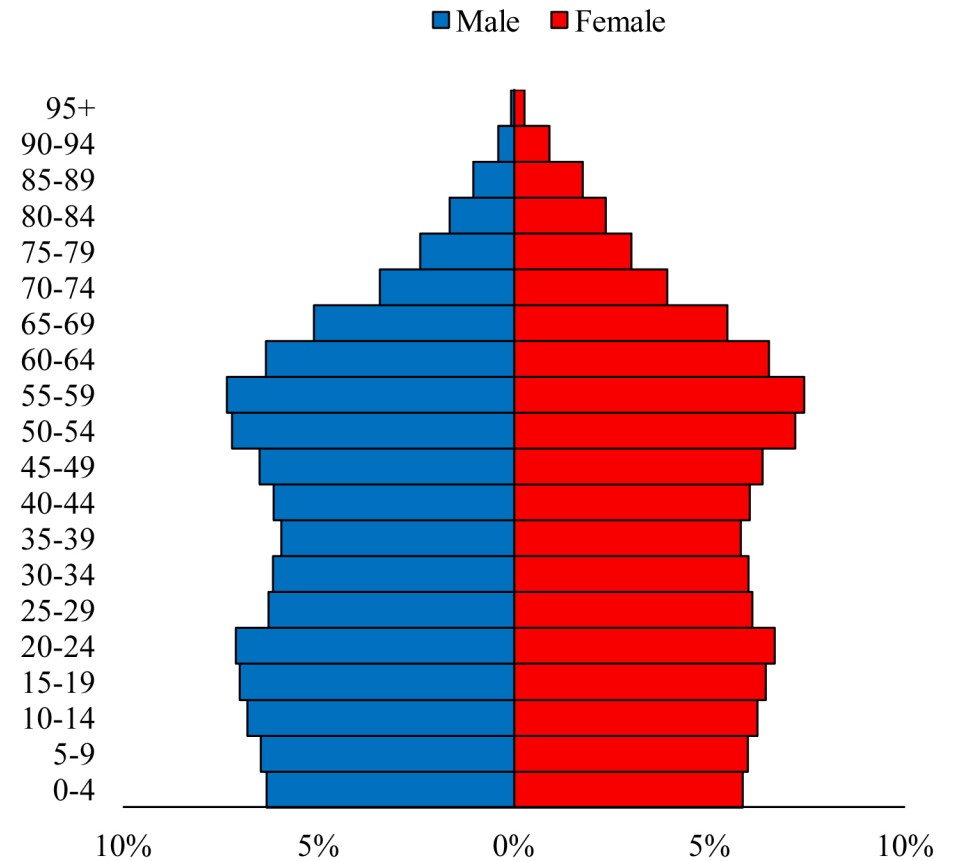

Population Pyramids of Ohio by County

Fayette County Projected Population Pyramid, 2015

Ohio Projected Population Pyramid, 2015

Go to: <http://scripps.muohio.edu/content/population-pyramids-ohio-county-2010-2050> to download individual population pyramids (PDF, J-PEG, TIFF formats available).

Note: Population pyramids display % of populations by 5 years age groups.

Citation: Mehdizadeh, S., Ritchey, P. N., Tipsuk, P., & Yamashita, T. (2012). Population Pyramids of Ohio by County. Scripps Gerontology Center, Miami University, Oxford, OH.