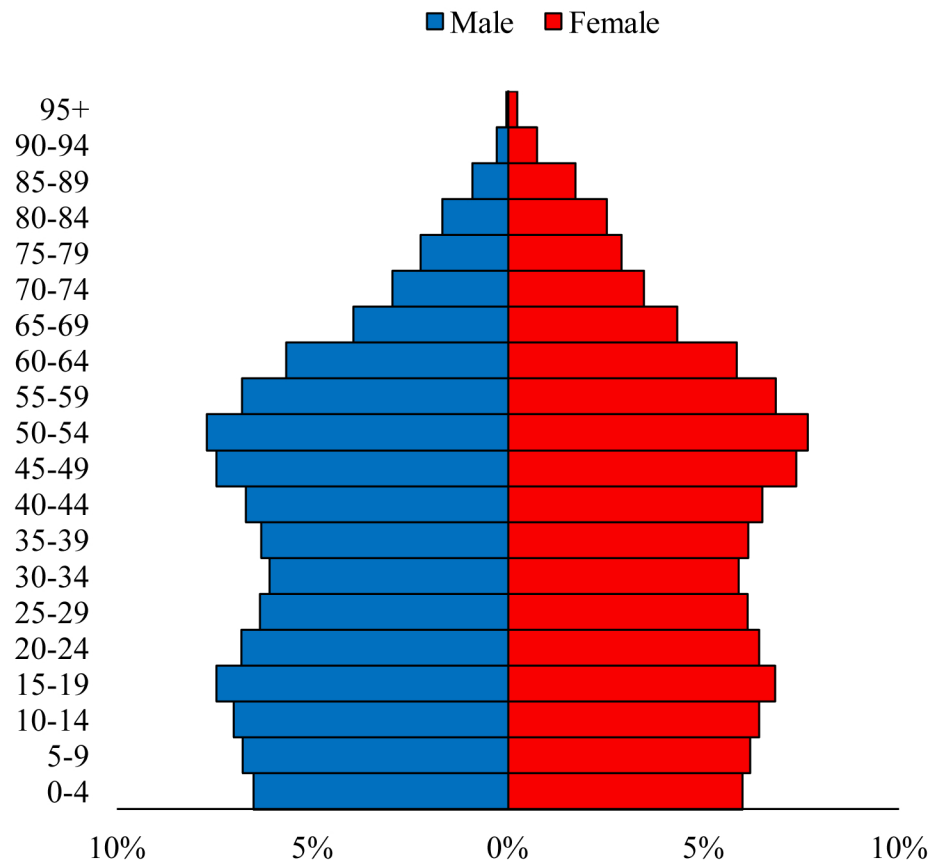

Population Pyramids of Ohio by County

Fayette County Population Pyramid, 2010

Ohio Population Pyramid, 2010

Go to: <http://scripps.muohio.edu/content/population-pyramids-ohio-county-2010-2050> to download individual population pyramids (PDF, J-PEG, TIFF formats available).

Note: Population pyramids display % of populations by 5 years age groups.

Citation: Mehdizadeh, S., Ritchey, P. N., Tipsuk, P., & Yamashita, T. (2012). Population Pyramids of Ohio by County. Scripps Gerontology Center, Miami University, Oxford, OH.