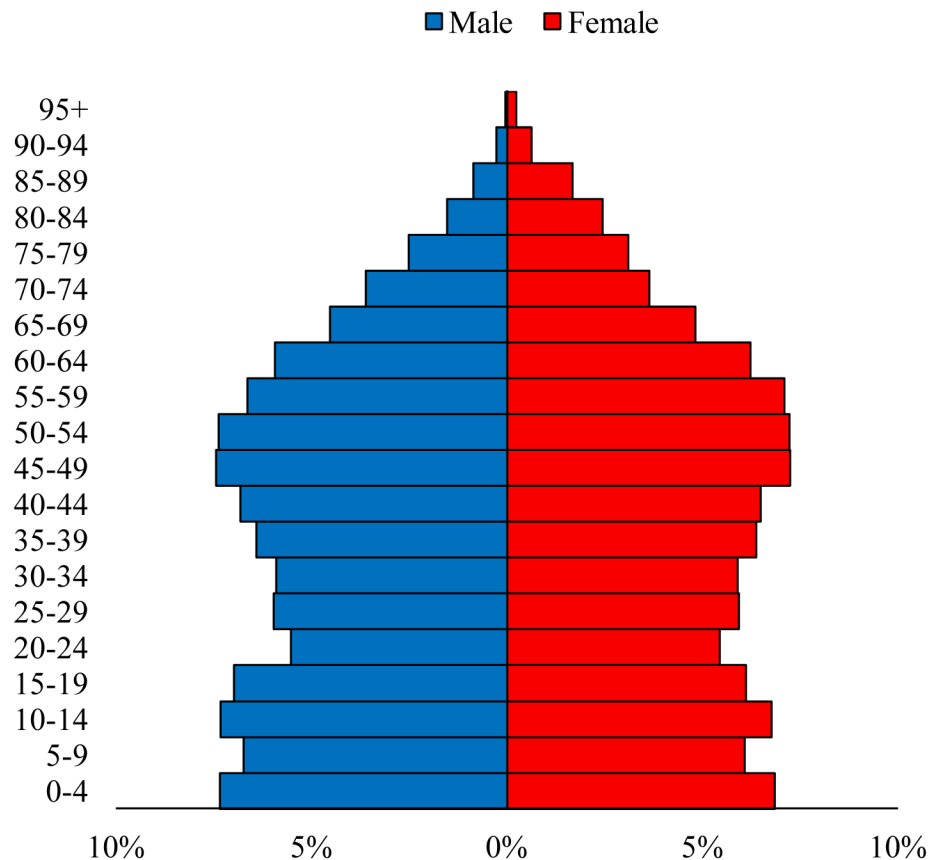

Population Pyramids of Ohio by County

Fayette County Population Pyramid, 2010

Ohio Population Pyramid, 2010

Go to: <http://scripps.muohio.edu/content/population-pyramids-ohio-county-2010-2050> to download individual population pyramids (PDF, J-PEG, TIFF formats available).

Note: Population pyramids display % of populations by 5 years age groups.

Citation: Mehdizadeh, S., Ritchey, P. N., Tipsuk, P., & Yamashita, T. (2012). Population Pyramids of Ohio by County. Scripps Gerontology Center, Miami University, Oxford, OH.