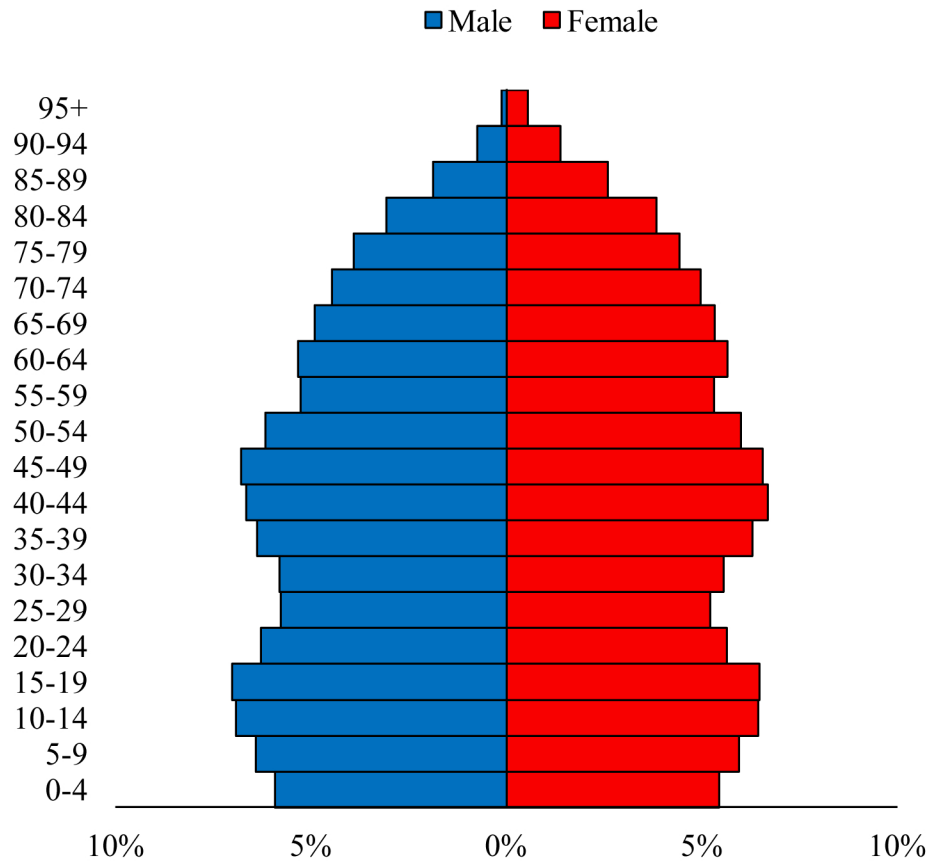

# Population Pyramids of Ohio by County

Fairfield County Projected Population Pyramid, 2045

Ohio Projected Population Pyramid, 2045

**Go to:** <http://scripps.muohio.edu/content/population-pyramids-ohio-county-2010-2050> to download individual population pyramids (PDF, J-PEG, TIFF formats available).

**Note:** Population pyramids display % of populations by 5 years age groups.

**Citation:** Mehdizadeh, S., Ritchey, P. N., Tipsuk, P., & Yamashita, T. (2012). Population Pyramids of Ohio by County. Scripps Gerontology Center, Miami University, Oxford, OH.