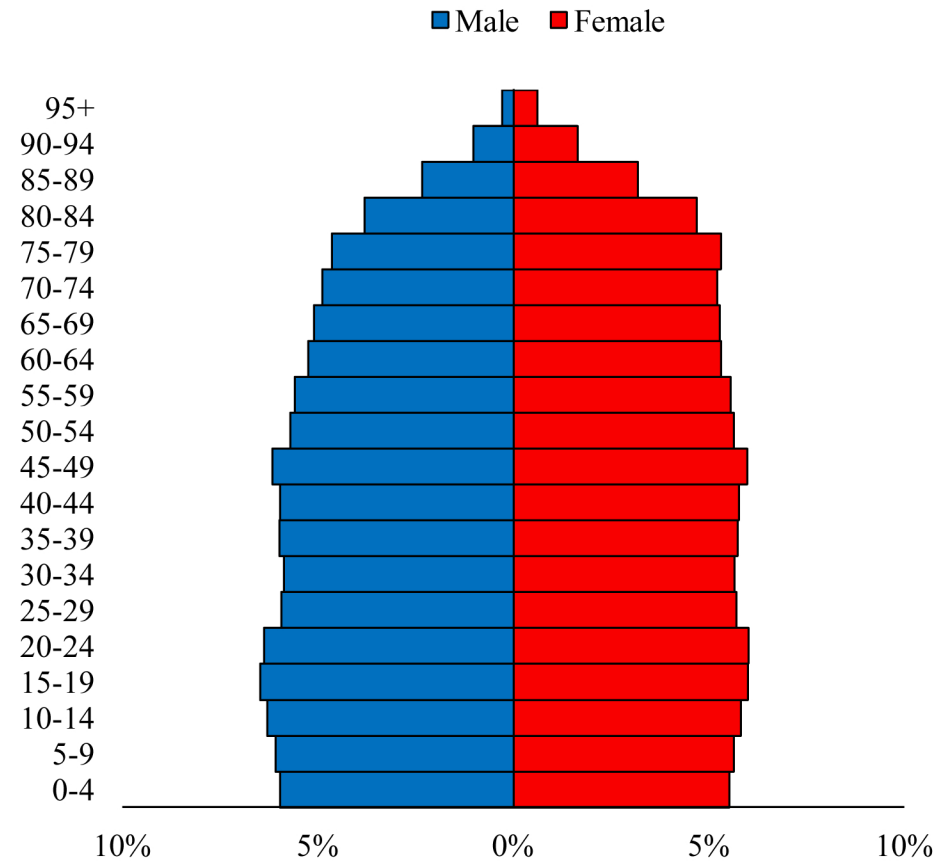

Population Pyramids of Ohio by County

Fairfield County Projected Population Pyramid, 2040

Ohio Projected Population Pyramid, 2040

Go to: <http://scripps.muohio.edu/content/population-pyramids-ohio-county-2010-2050> to download individual population pyramids (PDF, J-PEG, TIFF formats available).

Note: Population pyramids display % of populations by 5 years age groups.

Citation: Mehdizadeh, S., Ritchey, P. N., Tipsuk, P., & Yamashita, T. (2012). Population Pyramids of Ohio by County. Scripps Gerontology Center, Miami University, Oxford, OH.