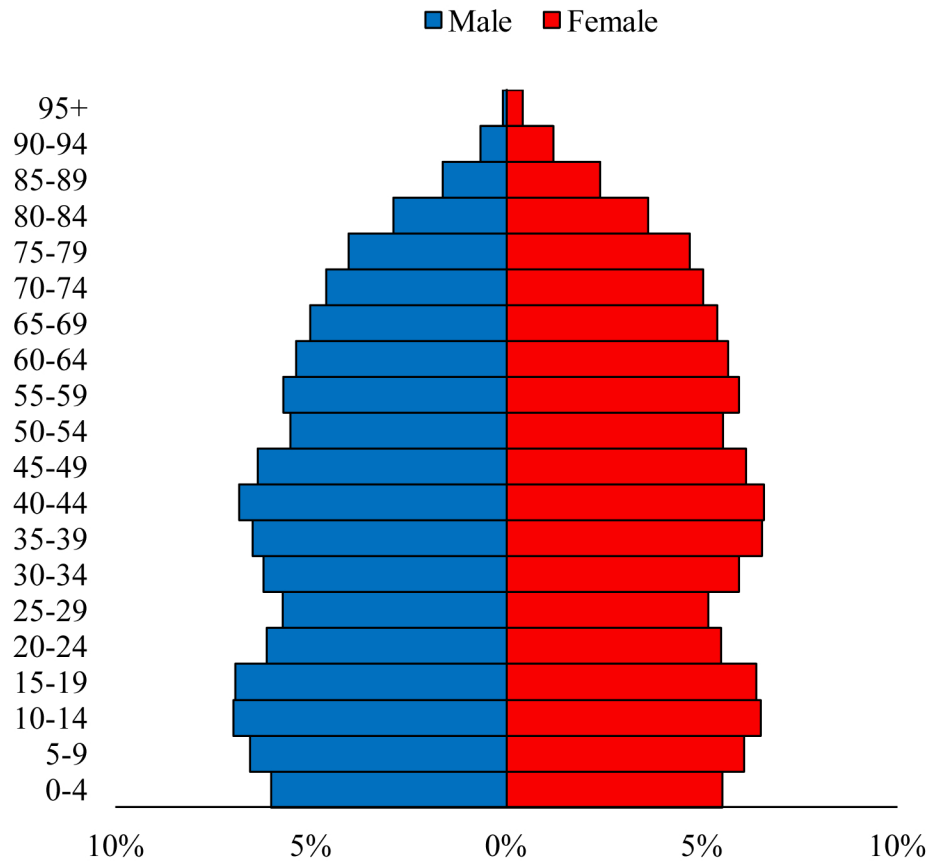

Population Pyramids of Ohio by County

Fairfield County Projected Population Pyramid, 2040

Ohio Projected Population Pyramid, 2040

Go to: <http://scripps.muohio.edu/content/population-pyramids-ohio-county-2010-2050> to download individual population pyramids (PDF, J-PEG, TIFF formats available).

Note: Population pyramids display % of populations by 5 years age groups.

Citation: Mehdizadeh, S., Ritchey, P. N., Tipsuk, P., & Yamashita, T. (2012). Population Pyramids of Ohio by County. Scripps Gerontology Center, Miami University, Oxford, OH.