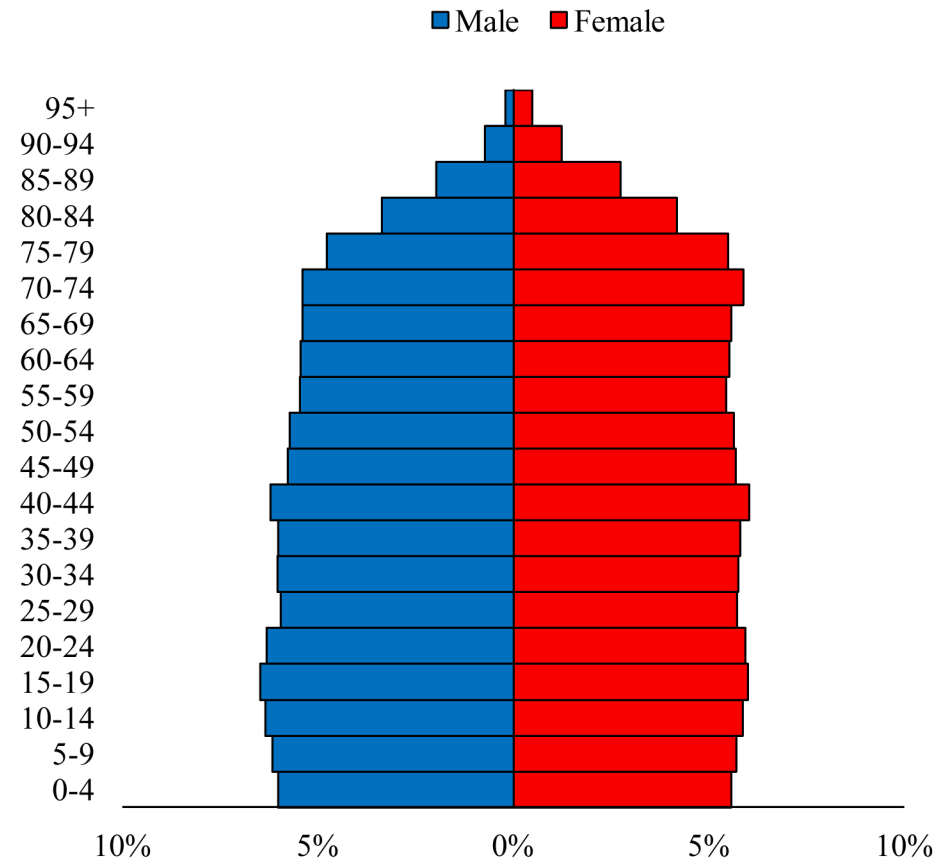

Population Pyramids of Ohio by County

Fairfield County Projected Population Pyramid, 2035

Ohio Projected Population Pyramid, 2035

Go to: <http://scripps.muohio.edu/content/population-pyramids-ohio-county-2010-2050> to download individual population pyramids (PDF, J-PEG, TIFF formats available).

Note: Population pyramids display % of populations by 5 years age groups.

Citation: Mehdizadeh, S., Ritchey, P. N., Tipsuk, P., & Yamashita, T. (2012). Population Pyramids of Ohio by County. Scripps Gerontology Center, Miami University, Oxford, OH.