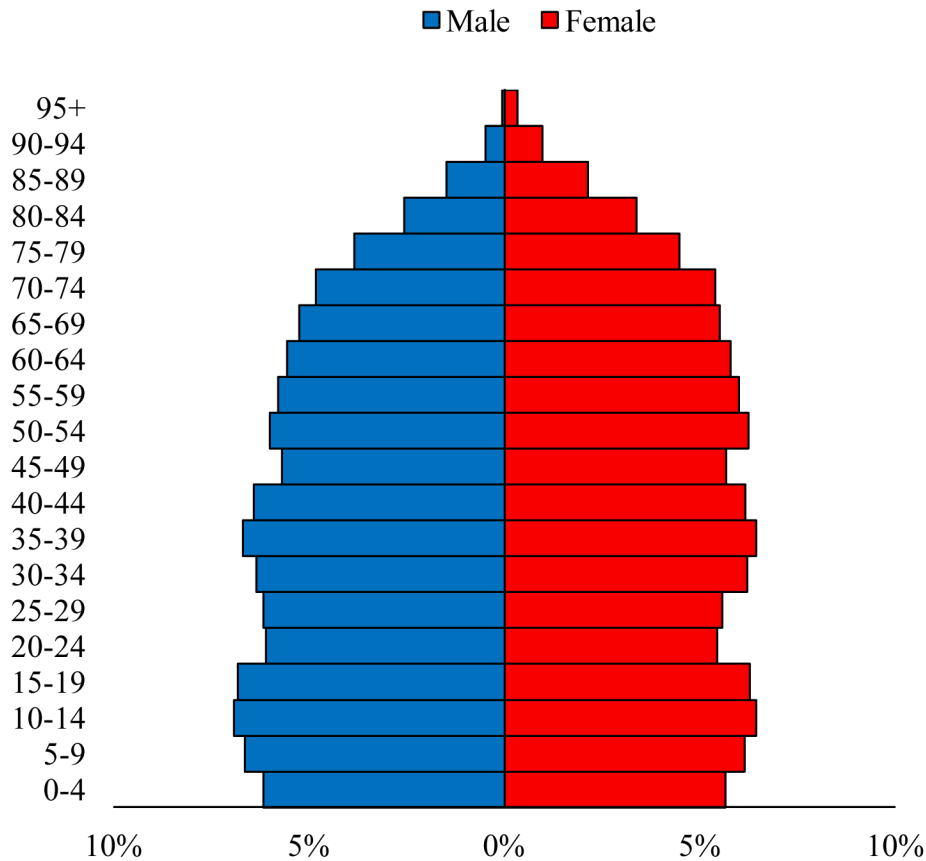

Population Pyramids of Ohio by County

Fairfield County Projected Population Pyramid, 2035

Ohio Projected Population Pyramid, 2035

Go to: <http://scripps.muohio.edu/content/population-pyramids-ohio-county-2010-2050> to download individual population pyramids (PDF, J-PEG, TIFF formats available).

Note: Population pyramids display % of populations by 5 years age groups.

Citation: Mehdizadeh, S., Ritchey, P. N., Tipsuk, P., & Yamashita, T. (2012). Population Pyramids of Ohio by County. Scripps Gerontology Center, Miami University, Oxford, OH.