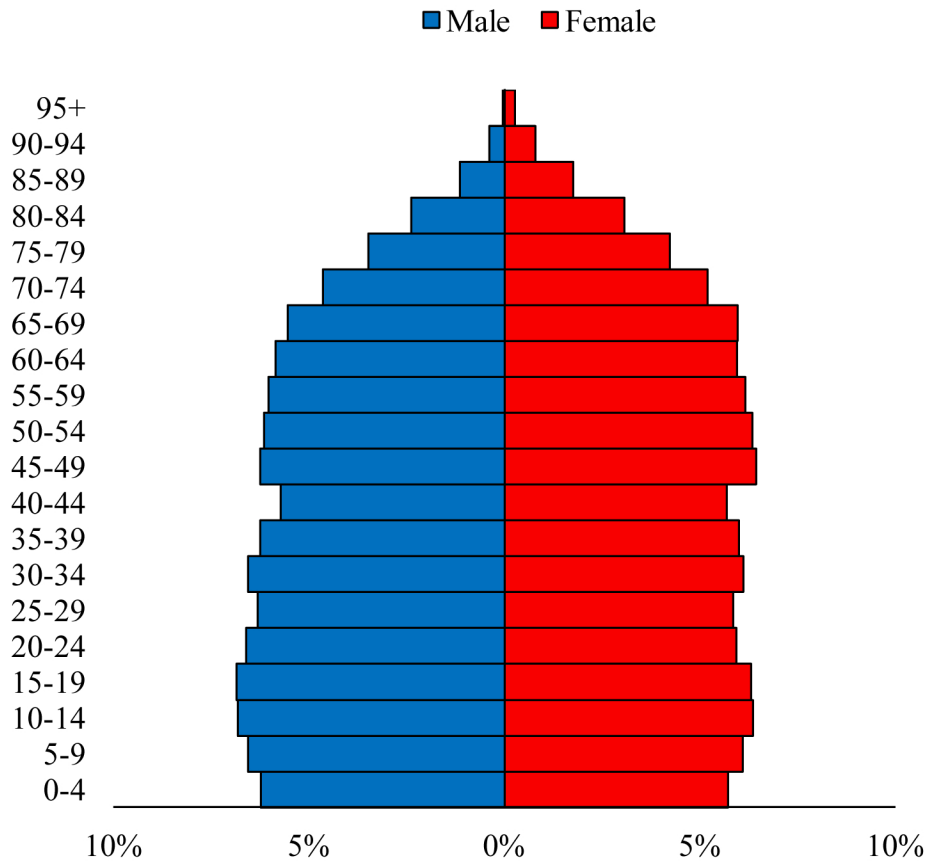

Population Pyramids of Ohio by County

Fairfield County Projected Population Pyramid, 2030

Ohio Projected Population Pyramid, 2030

Go to: <http://scripps.muohio.edu/content/population-pyramids-ohio-county-2010-2050> to download individual population pyramids (PDF, J-PEG, TIFF formats available).

Note: Population pyramids display % of populations by 5 years age groups.

Citation: Mehdizadeh, S., Ritchey, P. N., Tipsuk, P., & Yamashita, T. (2012). Population Pyramids of Ohio by County. Scripps Gerontology Center, Miami University, Oxford, OH.