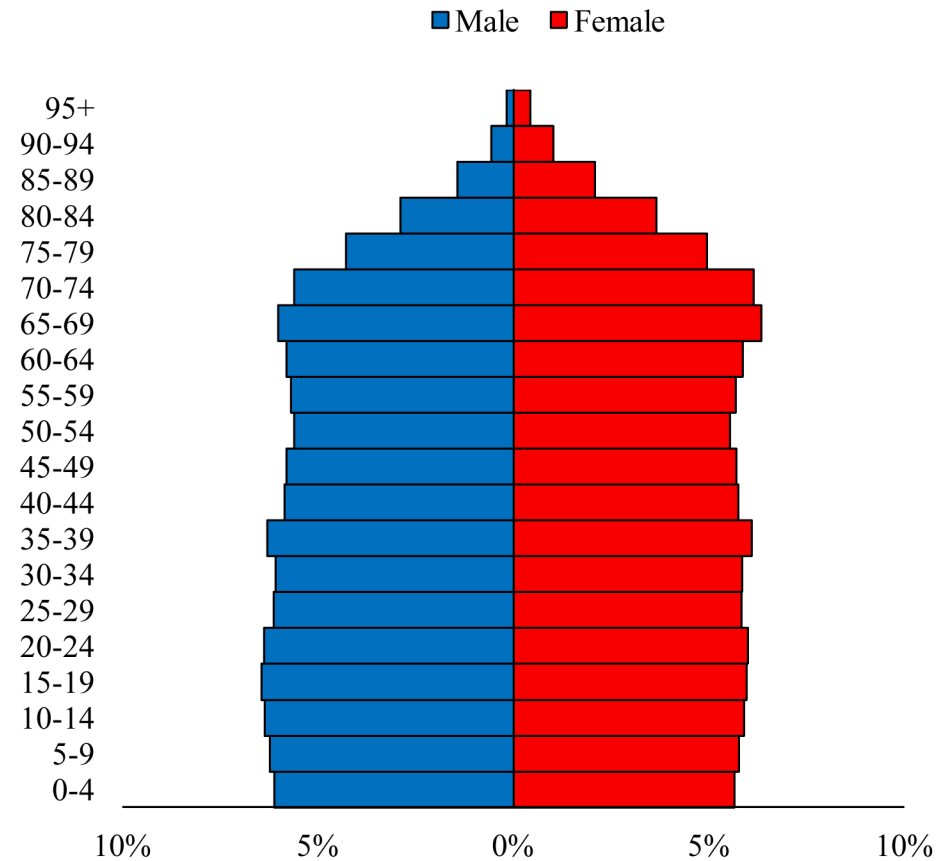

Population Pyramids of Ohio by County

Fairfield County Projected Population Pyramid, 2030

Ohio Projected Population Pyramid, 2030

Go to: <http://scripps.muohio.edu/content/population-pyramids-ohio-county-2010-2050> to download individual population pyramids (PDF, J-PEG, TIFF formats available).

Note: Population pyramids display % of populations by 5 years age groups.

Citation: Mehdizadeh, S., Ritchey, P. N., Tipsuk, P., & Yamashita, T. (2012). Population Pyramids of Ohio by County. Scripps Gerontology Center, Miami University, Oxford, OH.