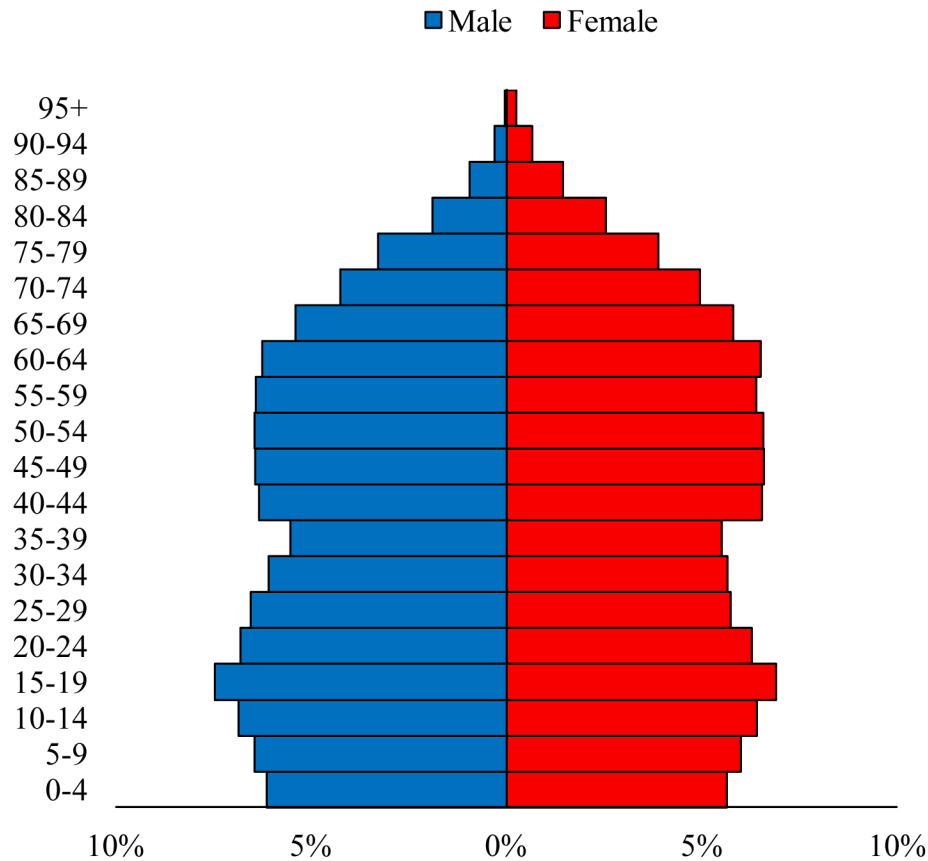

Population Pyramids of Ohio by County

Fairfield County Projected Population Pyramid, 2025

Ohio Projected Population Pyramid, 2025

Go to: <http://scripps.muohio.edu/content/population-pyramids-ohio-county-2010-2050> to download individual population pyramids (PDF, J-PEG, TIFF formats available).

Note: Population pyramids display % of populations by 5 years age groups.

Citation: Mehdizadeh, S., Ritchey, P. N., Tipsuk, P., & Yamashita, T. (2012). Population Pyramids of Ohio by County. Scripps Gerontology Center, Miami University, Oxford, OH.