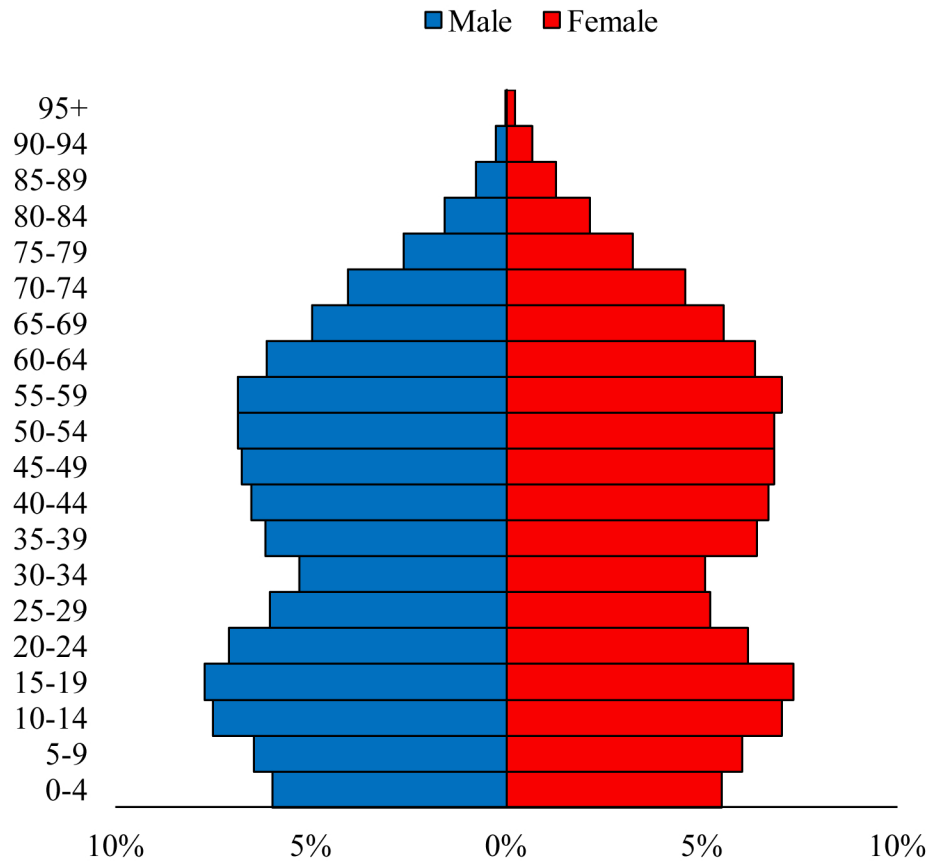

Population Pyramids of Ohio by County

Fairfield County Projected Population Pyramid, 2020

Ohio Projected Population Pyramid, 2020

Go to: <http://scripps.muohio.edu/content/population-pyramids-ohio-county-2010-2050> to download individual population pyramids (PDF, J-PEG, TIFF formats available).

Note: Population pyramids display % of populations by 5 years age groups.

Citation: Mehdizadeh, S., Ritchey, P. N., Tipsuk, P., & Yamashita, T. (2012). Population Pyramids of Ohio by County. Scripps Gerontology Center, Miami University, Oxford, OH.