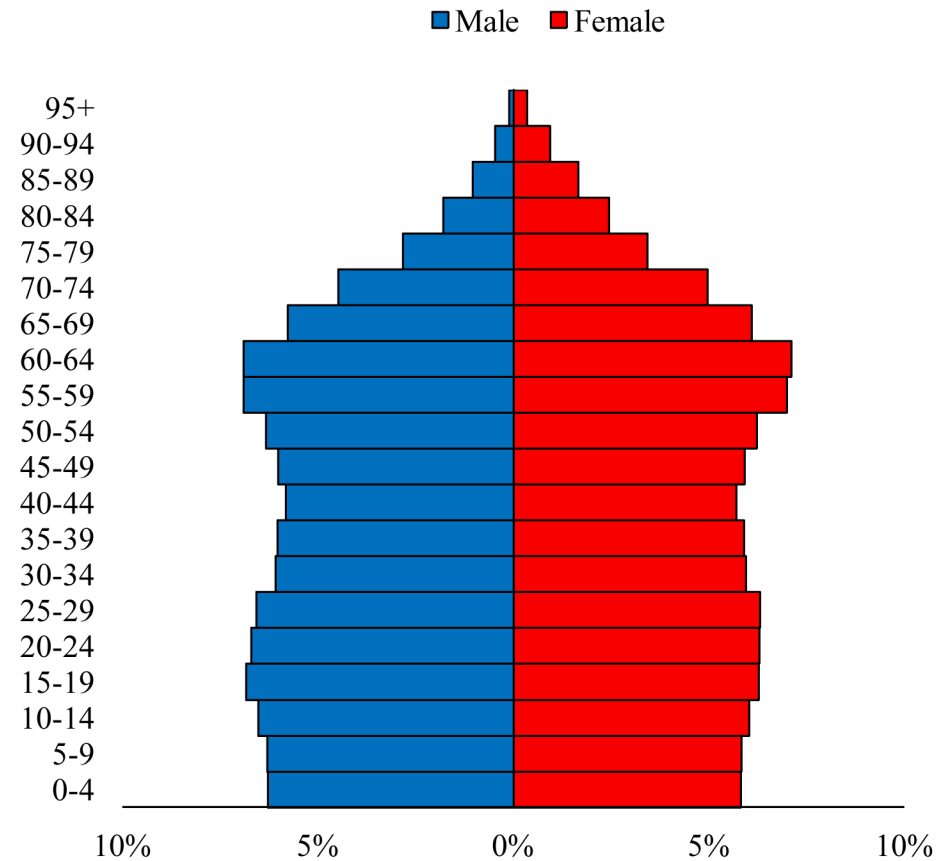

Population Pyramids of Ohio by County

Fairfield County Projected Population Pyramid, 2020

Ohio Projected Population Pyramid, 2020

Go to: <http://scripps.muohio.edu/content/population-pyramids-ohio-county-2010-2050> to download individual population pyramids (PDF, J-PEG, TIFF formats available).

Note: Population pyramids display % of populations by 5 years age groups.

Citation: Mehdizadeh, S., Ritchey, P. N., Tipsuk, P., & Yamashita, T. (2012). Population Pyramids of Ohio by County. Scripps Gerontology Center, Miami University, Oxford, OH.