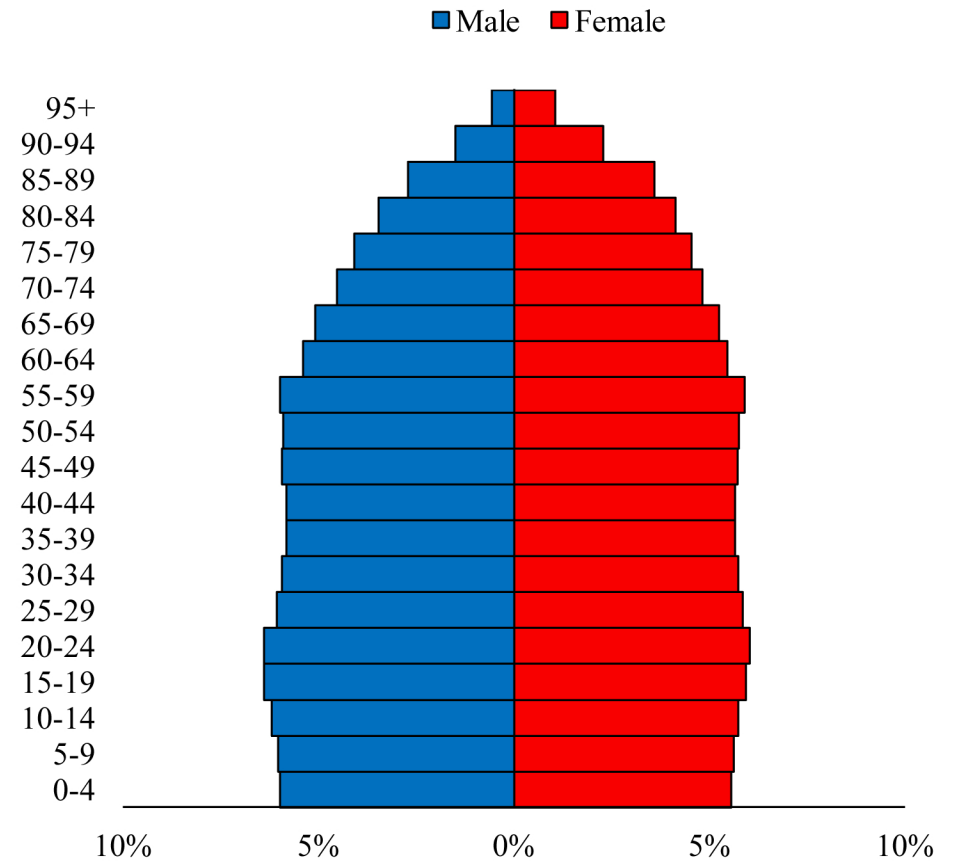

Population Pyramids of Ohio by County

Erie County Projected Population Pyramid, 2050

Ohio Projected Population Pyramid, 2050

Go to: <http://scripps.muohio.edu/content/population-pyramids-ohio-county-2010-2050> to download individual population pyramids (PDF, J-PEG, TIFF formats available).

Note: Population pyramids display % of populations by 5 years age groups.

Citation: Mehdizadeh, S., Ritchey, P. N., Tipsuk, P., & Yamashita, T. (2012). Population Pyramids of Ohio by County. Scripps Gerontology Center, Miami University, Oxford, OH.