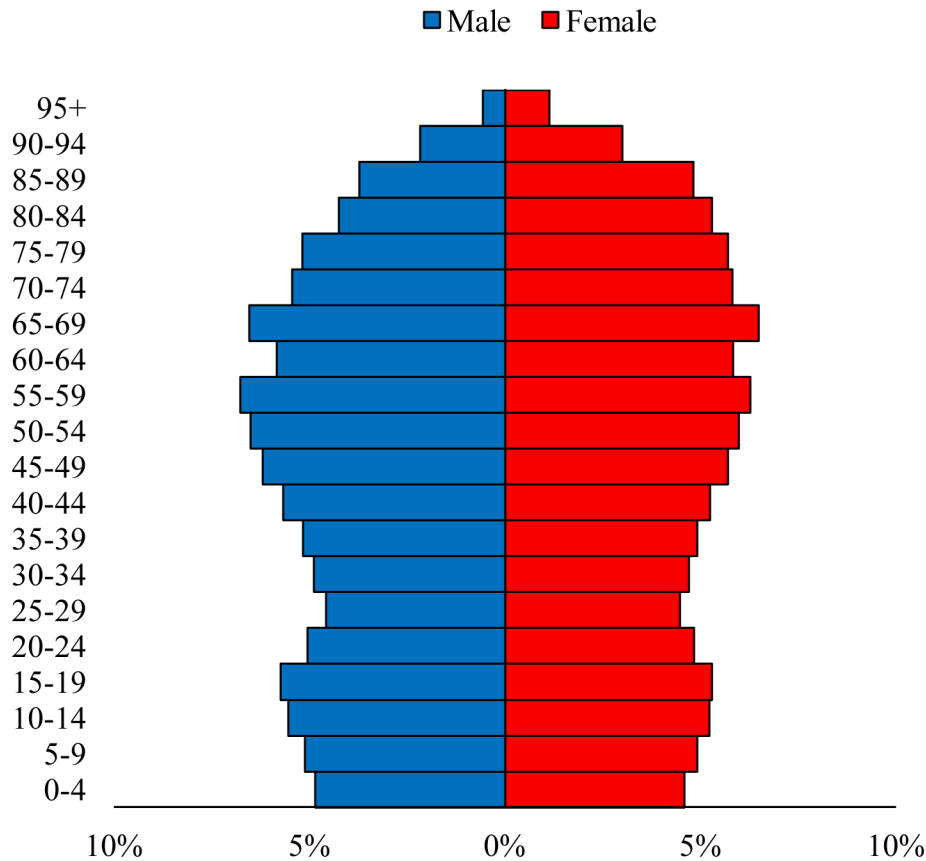

Population Pyramids of Ohio by County

Erie County Projected Population Pyramid, 2050

Ohio Projected Population Pyramid, 2050

Go to: <http://scripps.muohio.edu/content/population-pyramids-ohio-county-2010-2050> to download individual population pyramids (PDF, J-PEG, TIFF formats available).

Note: Population pyramids display % of populations by 5 years age groups.

Citation: Mehdizadeh, S., Ritchey, P. N., Tipsuk, P., & Yamashita, T. (2012). Population Pyramids of Ohio by County. Scripps Gerontology Center, Miami University, Oxford, OH.