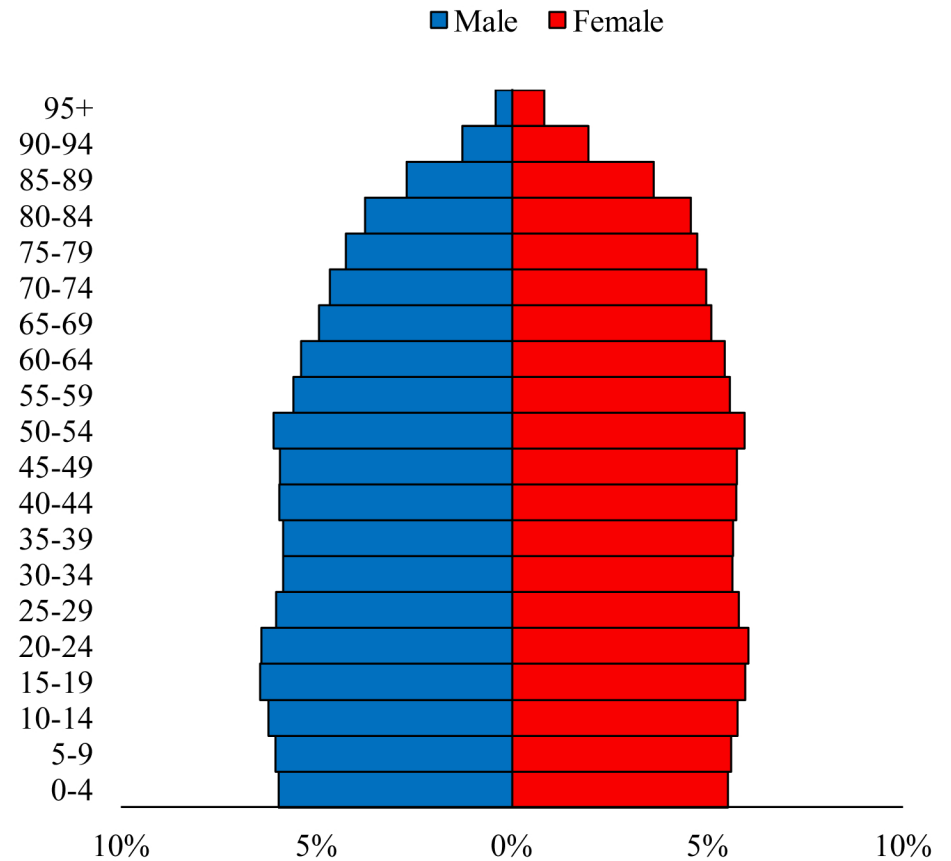

Population Pyramids of Ohio by County

Erie County Projected Population Pyramid, 2045

Ohio Projected Population Pyramid, 2045

Go to: <http://scripps.muohio.edu/content/population-pyramids-ohio-county-2010-2050> to download individual population pyramids (PDF, J-PEG, TIFF formats available).

Note: Population pyramids display % of populations by 5 years age groups.

Citation: Mehdizadeh, S., Ritchey, P. N., Tipsuk, P., & Yamashita, T. (2012). Population Pyramids of Ohio by County. Scripps Gerontology Center, Miami University, Oxford, OH.