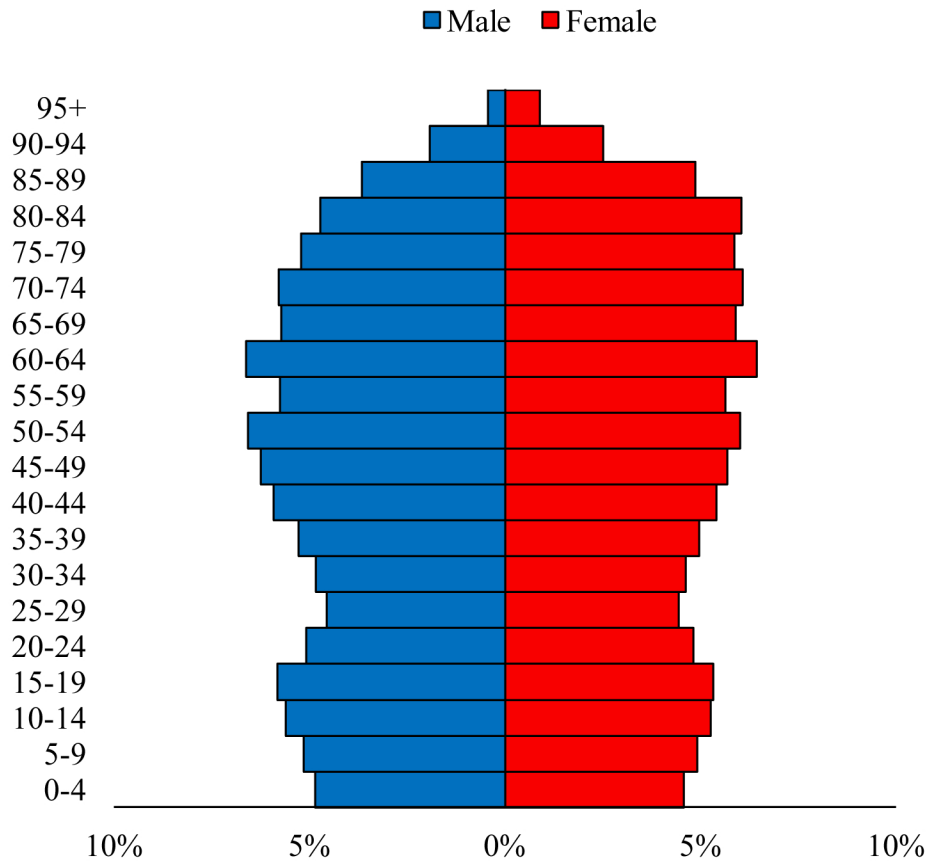

Population Pyramids of Ohio by County

Erie County Projected Population Pyramid, 2045

Ohio Projected Population Pyramid, 2045

Go to: <http://scripps.muohio.edu/content/population-pyramids-ohio-county-2010-2050> to download individual population pyramids (PDF, J-PEG, TIFF formats available).

Note: Population pyramids display % of populations by 5 years age groups.

Citation: Mehdizadeh, S., Ritchey, P. N., Tipsuk, P., & Yamashita, T. (2012). Population Pyramids of Ohio by County. Scripps Gerontology Center, Miami University, Oxford, OH.