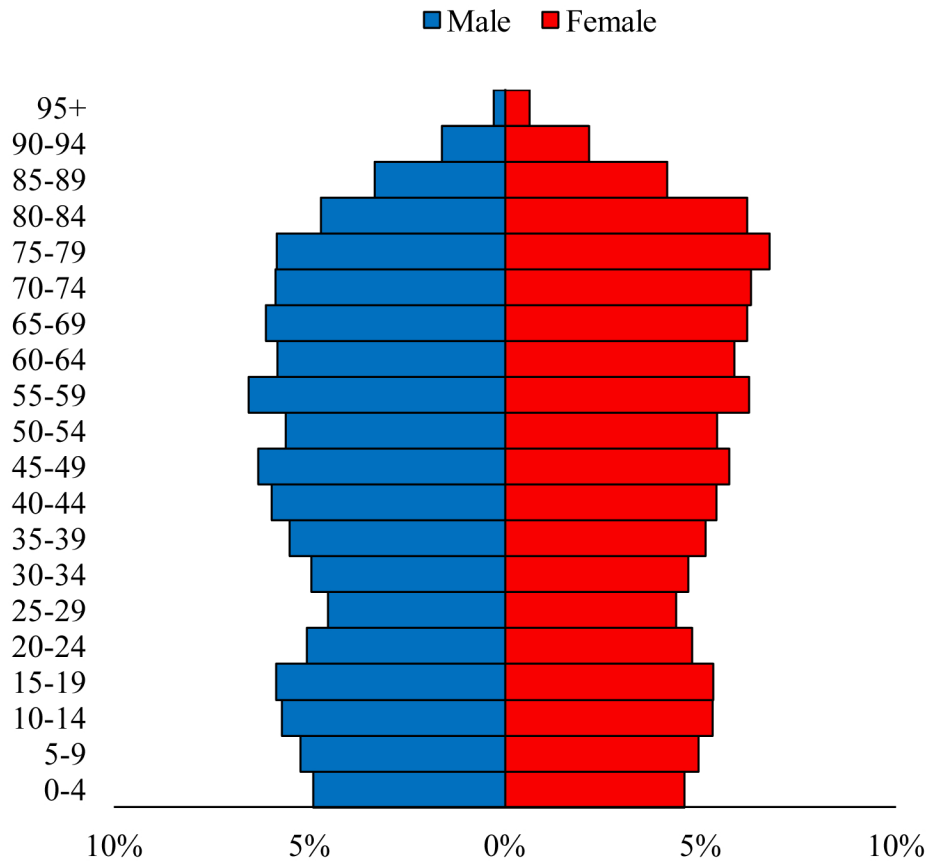

Population Pyramids of Ohio by County

Erie County Projected Population Pyramid, 2040

Ohio Projected Population Pyramid, 2040

Go to: <http://scripps.muohio.edu/content/population-pyramids-ohio-county-2010-2050> to download individual population pyramids (PDF, J-PEG, TIFF formats available).

Note: Population pyramids display % of populations by 5 years age groups.

Citation: Mehdizadeh, S., Ritchey, P. N., Tipsuk, P., & Yamashita, T. (2012). Population Pyramids of Ohio by County. Scripps Gerontology Center, Miami University, Oxford, OH.