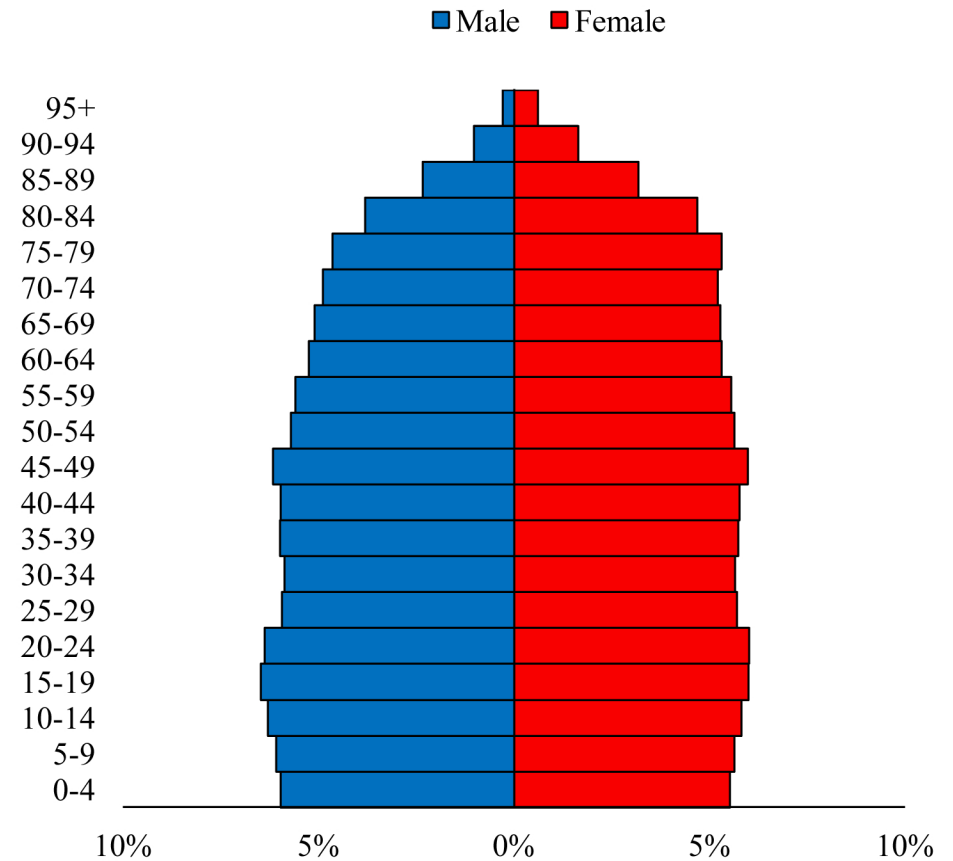

Population Pyramids of Ohio by County

Erie County Projected Population Pyramid, 2040

Ohio Projected Population Pyramid, 2040

Go to: <http://scripps.muohio.edu/content/population-pyramids-ohio-county-2010-2050> to download individual population pyramids (PDF, J-PEG, TIFF formats available).

Note: Population pyramids display % of populations by 5 years age groups.

Citation: Mehdizadeh, S., Ritchey, P. N., Tipsuk, P., & Yamashita, T. (2012). Population Pyramids of Ohio by County. Scripps Gerontology Center, Miami University, Oxford, OH.