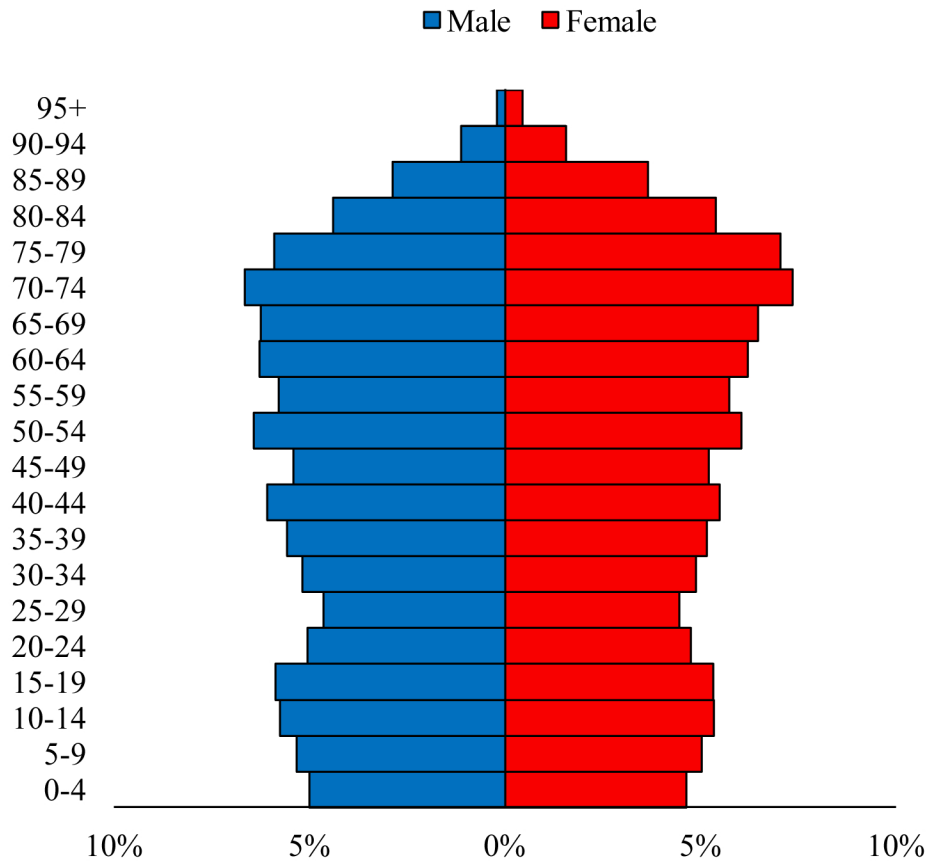

Population Pyramids of Ohio by County

Erie County Projected Population Pyramid, 2035

Ohio Projected Population Pyramid, 2035

Go to: <http://scripps.muohio.edu/content/population-pyramids-ohio-county-2010-2050> to download individual population pyramids (PDF, J-PEG, TIFF formats available).

Note: Population pyramids display % of populations by 5 years age groups.

Citation: Mehdizadeh, S., Ritchey, P. N., Tipsuk, P., & Yamashita, T. (2012). Population Pyramids of Ohio by County. Scripps Gerontology Center, Miami University, Oxford, OH.