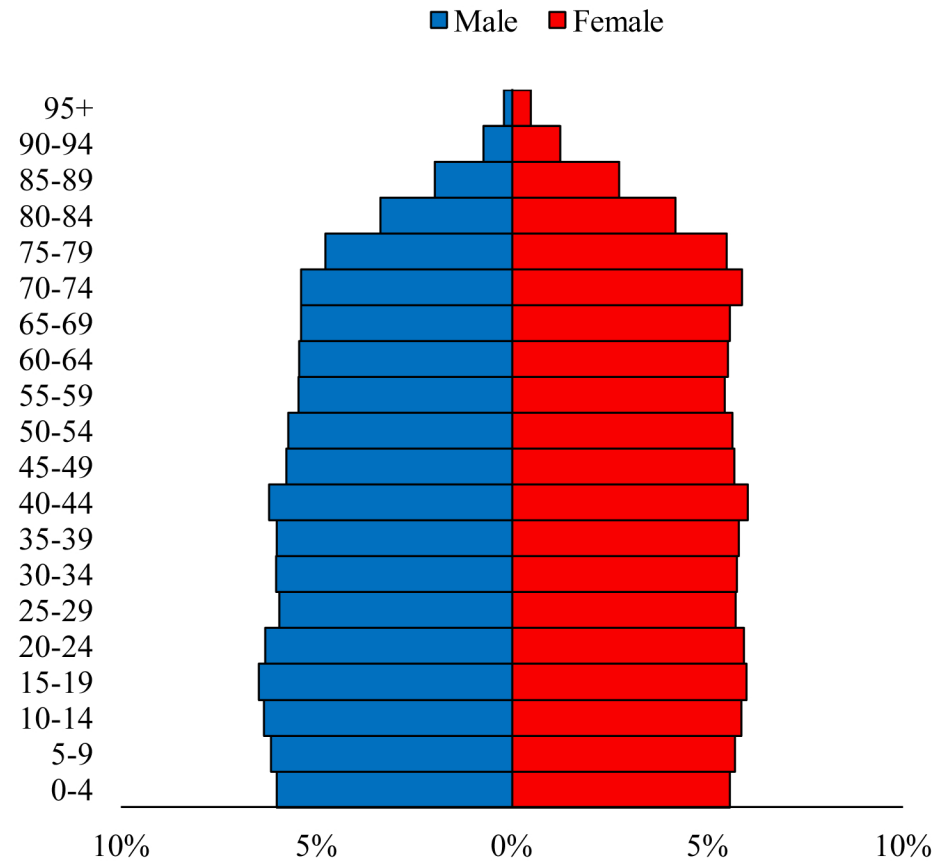

Population Pyramids of Ohio by County

Erie County Projected Population Pyramid, 2035

Ohio Projected Population Pyramid, 2035

Go to: <http://scripps.muohio.edu/content/population-pyramids-ohio-county-2010-2050> to download individual population pyramids (PDF, J-PEG, TIFF formats available).

Note: Population pyramids display % of populations by 5 years age groups.

Citation: Mehdizadeh, S., Ritchey, P. N., Tipsuk, P., & Yamashita, T. (2012). Population Pyramids of Ohio by County. Scripps Gerontology Center, Miami University, Oxford, OH.