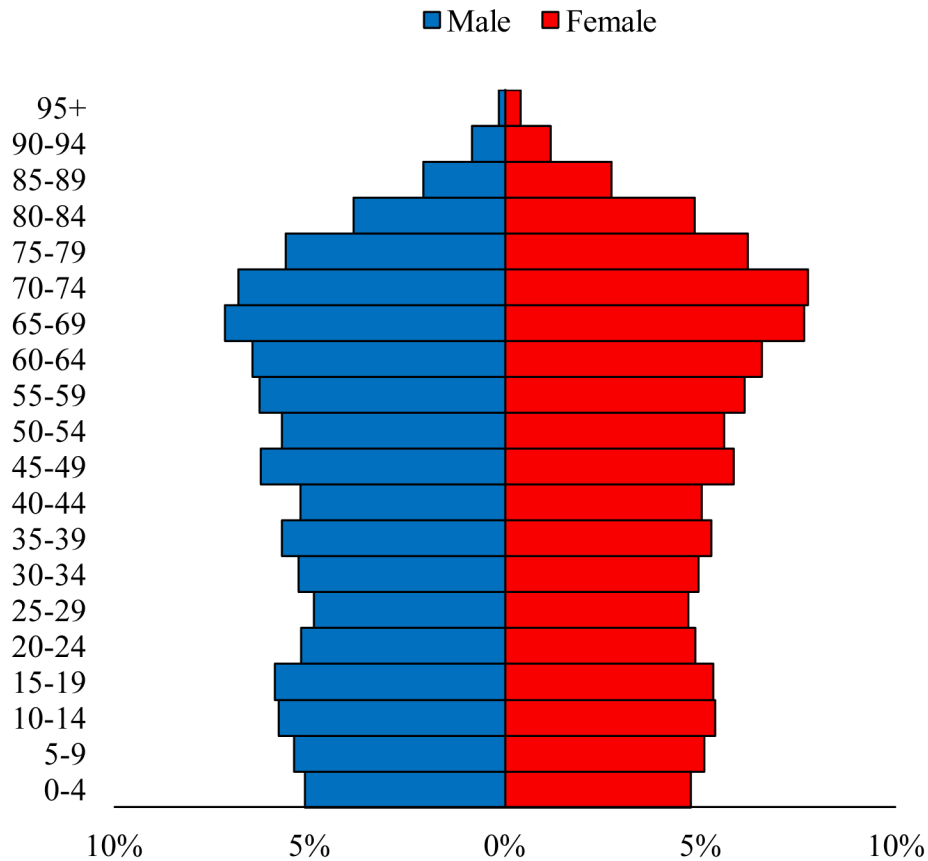

Population Pyramids of Ohio by County

Erie County Projected Population Pyramid, 2030

Ohio Projected Population Pyramid, 2030

Go to: <http://scripps.muohio.edu/content/population-pyramids-ohio-county-2010-2050> to download individual population pyramids (PDF, J-PEG, TIFF formats available).

Note: Population pyramids display % of populations by 5 years age groups.

Citation: Mehdizadeh, S., Ritchey, P. N., Tipsuk, P., & Yamashita, T. (2012). Population Pyramids of Ohio by County. Scripps Gerontology Center, Miami University, Oxford, OH.