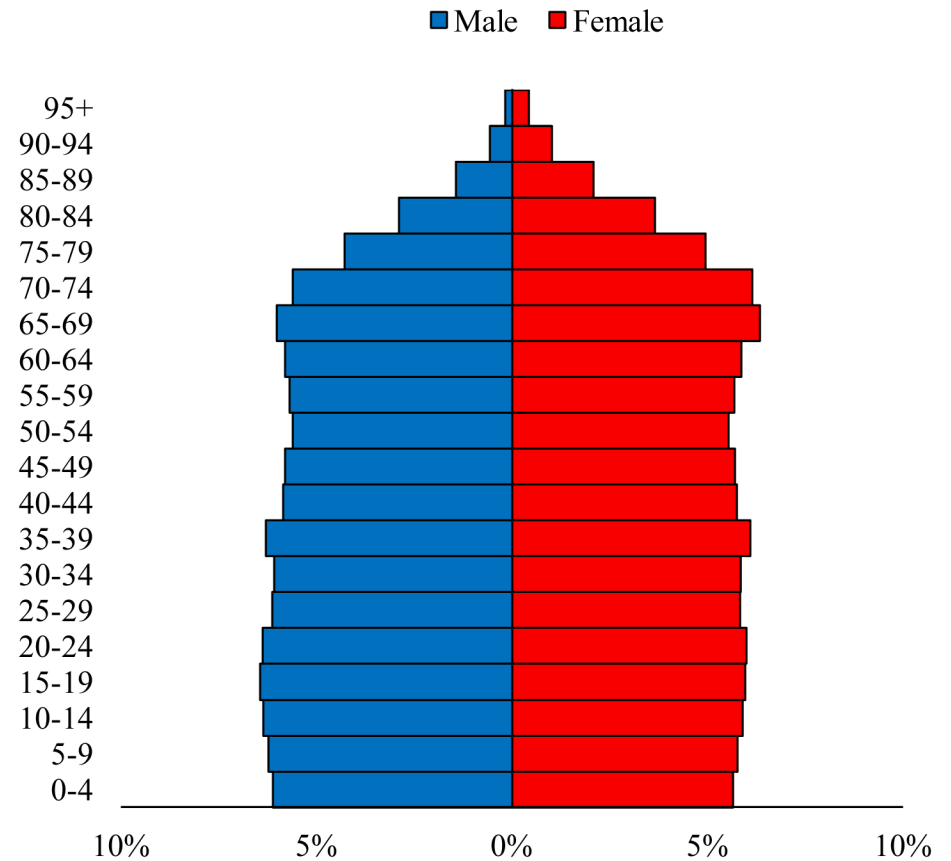

Population Pyramids of Ohio by County

Erie County Projected Population Pyramid, 2030

Ohio Projected Population Pyramid, 2030

Go to: <http://scripps.muohio.edu/content/population-pyramids-ohio-county-2010-2050> to download individual population pyramids (PDF, J-PEG, TIFF formats available).

Note: Population pyramids display % of populations by 5 years age groups.

Citation: Mehdizadeh, S., Ritchey, P. N., Tipsuk, P., & Yamashita, T. (2012). Population Pyramids of Ohio by County. Scripps Gerontology Center, Miami University, Oxford, OH.