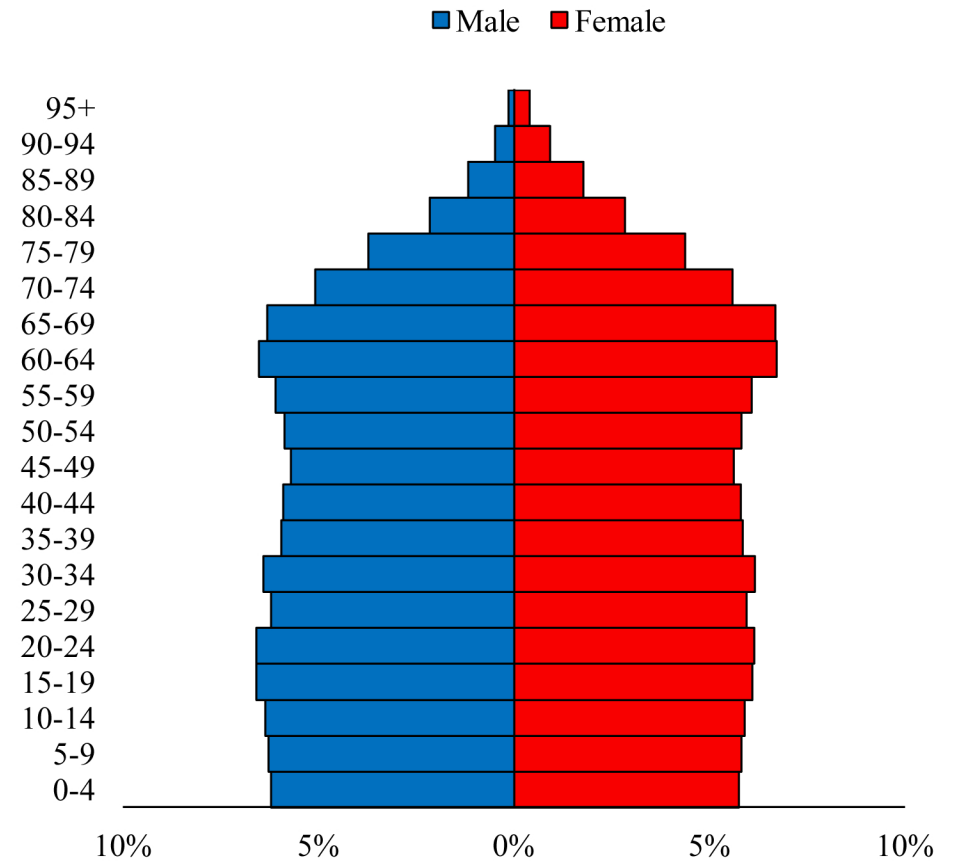

Population Pyramids of Ohio by County

Erie County Projected Population Pyramid, 2025

Ohio Projected Population Pyramid, 2025

Go to: <http://scripps.muohio.edu/content/population-pyramids-ohio-county-2010-2050> to download individual population pyramids (PDF, J-PEG, TIFF formats available).

Note: Population pyramids display % of populations by 5 years age groups.

Citation: Mehdizadeh, S., Ritchey, P. N., Tipsuk, P., & Yamashita, T. (2012). Population Pyramids of Ohio by County. Scripps Gerontology Center, Miami University, Oxford, OH.