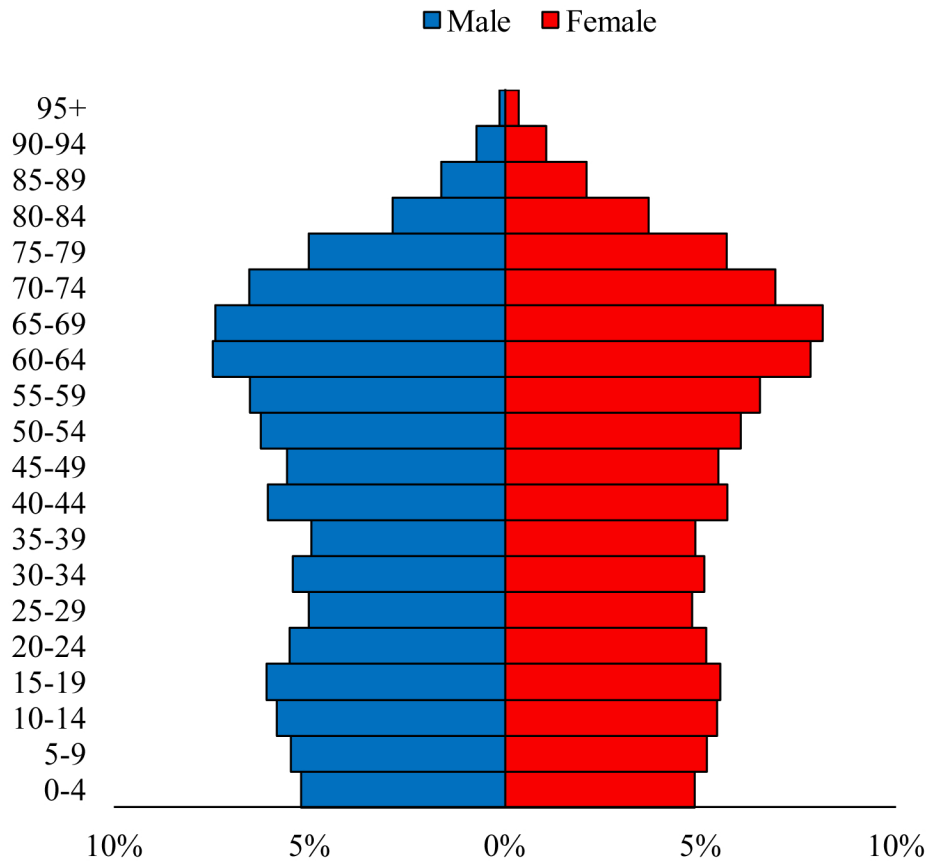

Population Pyramids of Ohio by County

Erie County Projected Population Pyramid, 2025

Ohio Projected Population Pyramid, 2025

Go to: <http://scripps.muohio.edu/content/population-pyramids-ohio-county-2010-2050> to download individual population pyramids (PDF, J-PEG, TIFF formats available).

Note: Population pyramids display % of populations by 5 years age groups.

Citation: Mehdizadeh, S., Ritchey, P. N., Tipsuk, P., & Yamashita, T. (2012). Population Pyramids of Ohio by County. Scripps Gerontology Center, Miami University, Oxford, OH.