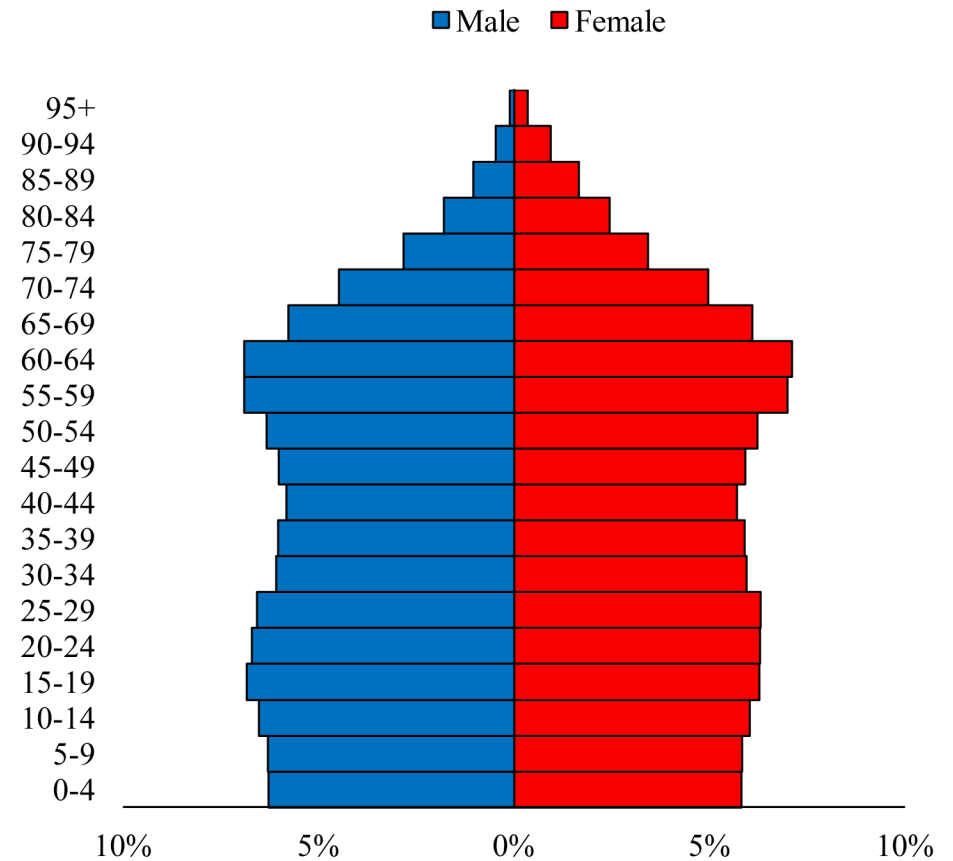

Population Pyramids of Ohio by County

Erie County Projected Population Pyramid, 2020

Ohio Projected Population Pyramid, 2020

Go to: <http://scripps.muohio.edu/content/population-pyramids-ohio-county-2010-2050> to download individual population pyramids (PDF, J-PEG, TIFF formats available).

Note: Population pyramids display % of populations by 5 years age groups.

Citation: Mehdizadeh, S., Ritchey, P. N., Tipsuk, P., & Yamashita, T. (2012). Population Pyramids of Ohio by County. Scripps Gerontology Center, Miami University, Oxford, OH.