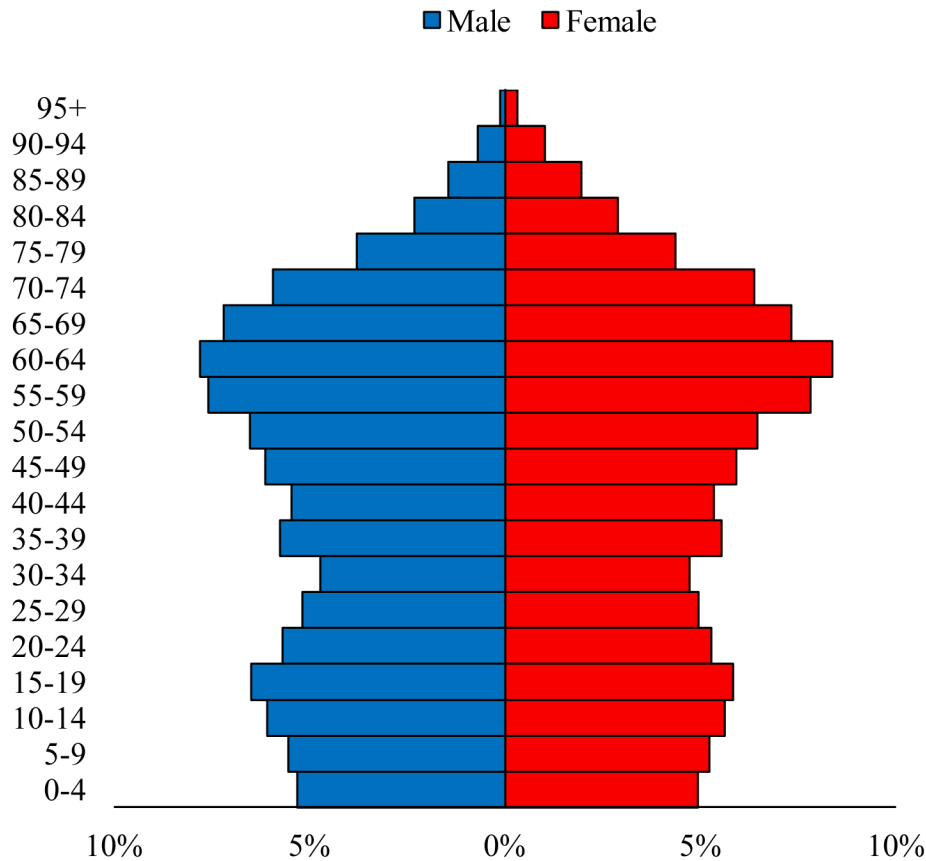

Population Pyramids of Ohio by County

Erie County Projected Population Pyramid, 2020

Ohio Projected Population Pyramid, 2020

Go to: <http://scripps.muohio.edu/content/population-pyramids-ohio-county-2010-2050> to download individual population pyramids (PDF, J-PEG, TIFF formats available).

Note: Population pyramids display % of populations by 5 years age groups.

Citation: Mehdizadeh, S., Ritchey, P. N., Tipsuk, P., & Yamashita, T. (2012). Population Pyramids of Ohio by County. Scripps Gerontology Center, Miami University, Oxford, OH.