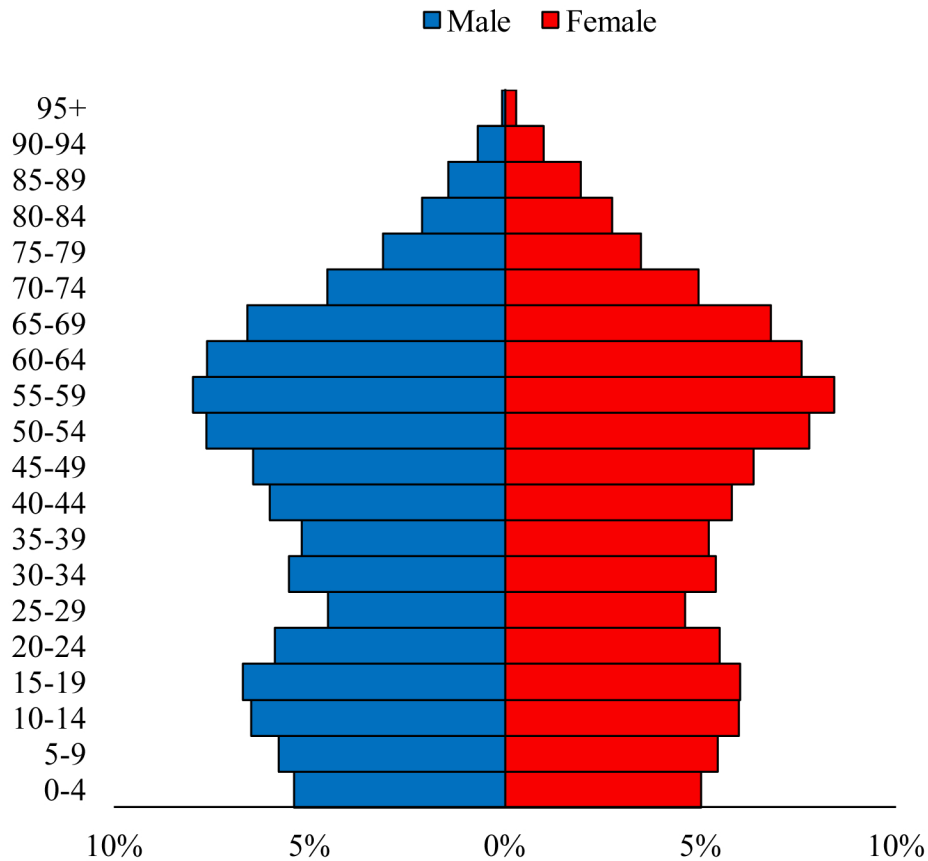

Population Pyramids of Ohio by County

Erie County Projected Population Pyramid, 2015

Ohio Projected Population Pyramid, 2015

Go to: <http://scripps.muohio.edu/content/population-pyramids-ohio-county-2010-2050> to download individual population pyramids (PDF, J-PEG, TIFF formats available).

Note: Population pyramids display % of populations by 5 years age groups.

Citation: Mehdizadeh, S., Ritchey, P. N., Tipsuk, P., & Yamashita, T. (2012). Population Pyramids of Ohio by County. Scripps Gerontology Center, Miami University, Oxford, OH.