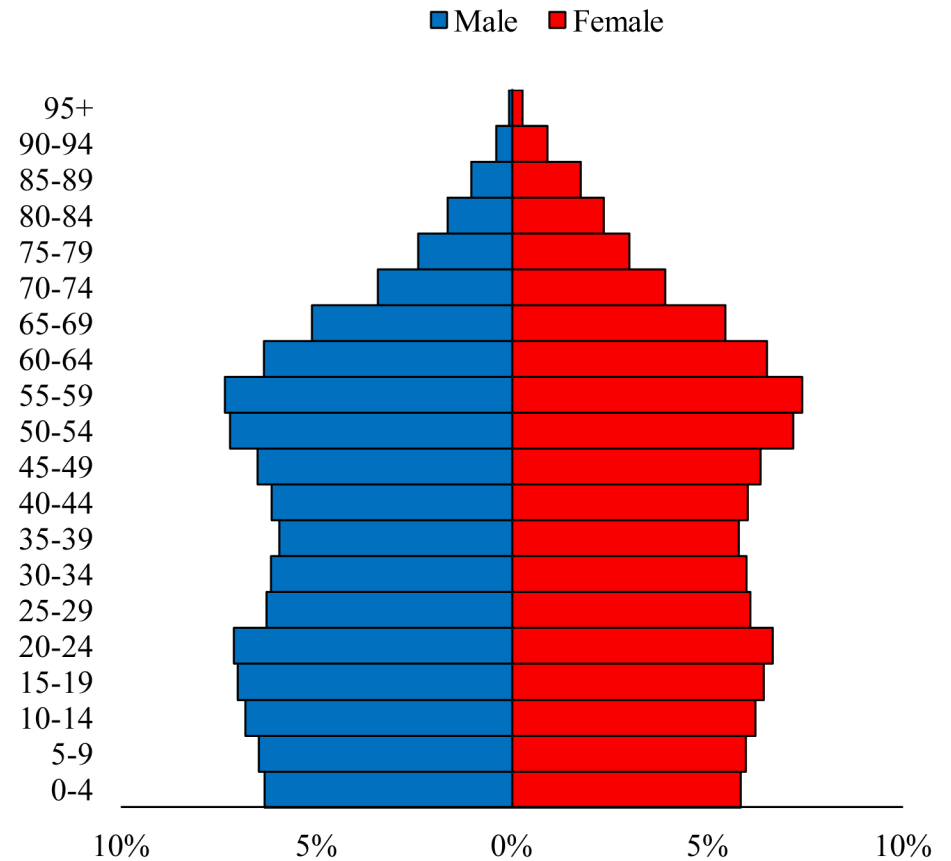

Population Pyramids of Ohio by County

Erie County Projected Population Pyramid, 2015

Ohio Projected Population Pyramid, 2015

Go to: <http://scripps.muohio.edu/content/population-pyramids-ohio-county-2010-2050> to download individual population pyramids (PDF, J-PEG, TIFF formats available).

Note: Population pyramids display % of populations by 5 years age groups.

Citation: Mehdizadeh, S., Ritchey, P. N., Tipsuk, P., & Yamashita, T. (2012). Population Pyramids of Ohio by County. Scripps Gerontology Center, Miami University, Oxford, OH.