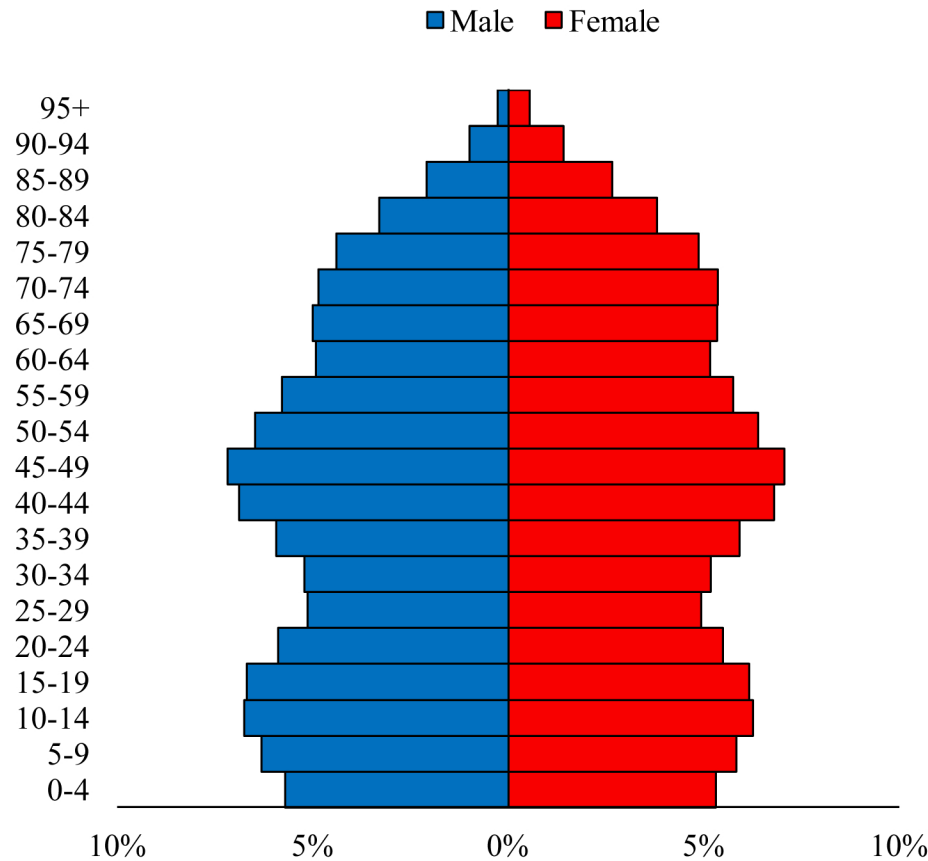

# Population Pyramids of Ohio by County

Delaware County Projected Population Pyramid, 2050

Ohio Projected Population Pyramid, 2050

**Go to:** <http://scripps.muohio.edu/content/population-pyramids-ohio-county-2010-2050> to download individual population pyramids (PDF, J-PEG, TIFF formats available).

**Note:** Population pyramids display % of populations by 5 years age groups.

**Citation:** Mehdizadeh, S., Ritchey, P. N., Tipsuk, P., & Yamashita, T. (2012). Population Pyramids of Ohio by County. Scripps Gerontology Center, Miami University, Oxford, OH.