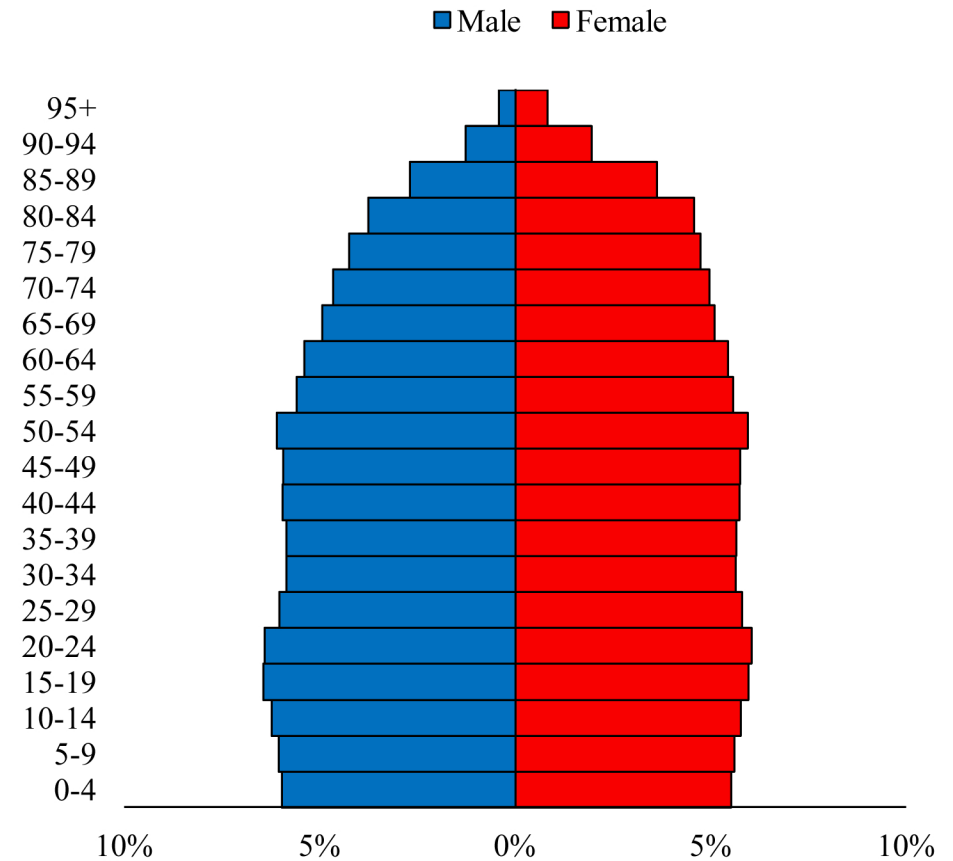

Population Pyramids of Ohio by County

Delaware County Projected Population Pyramid, 2045

Ohio Projected Population Pyramid, 2045

Go to: <http://scripps.muohio.edu/content/population-pyramids-ohio-county-2010-2050> to download individual population pyramids (PDF, J-PEG, TIFF formats available).

Note: Population pyramids display % of populations by 5 years age groups.

Citation: Mehdizadeh, S., Ritchey, P. N., Tipsuk, P., & Yamashita, T. (2012). Population Pyramids of Ohio by County. Scripps Gerontology Center, Miami University, Oxford, OH.