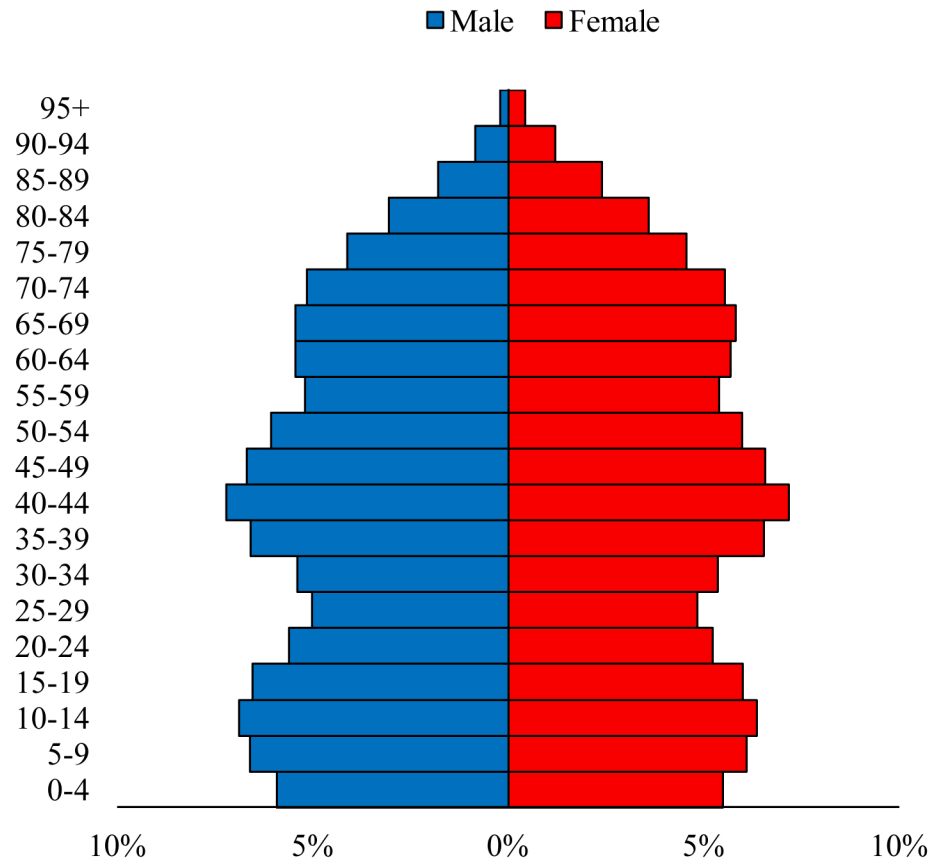

Population Pyramids of Ohio by County

Delaware County Projected Population Pyramid, 2045

Ohio Projected Population Pyramid, 2045

Go to: <http://scripps.muohio.edu/content/population-pyramids-ohio-county-2010-2050> to download individual population pyramids (PDF, J-PEG, TIFF formats available).

Note: Population pyramids display % of populations by 5 years age groups.

Citation: Mehdizadeh, S., Ritchey, P. N., Tipsuk, P., & Yamashita, T. (2012). Population Pyramids of Ohio by County. Scripps Gerontology Center, Miami University, Oxford, OH.